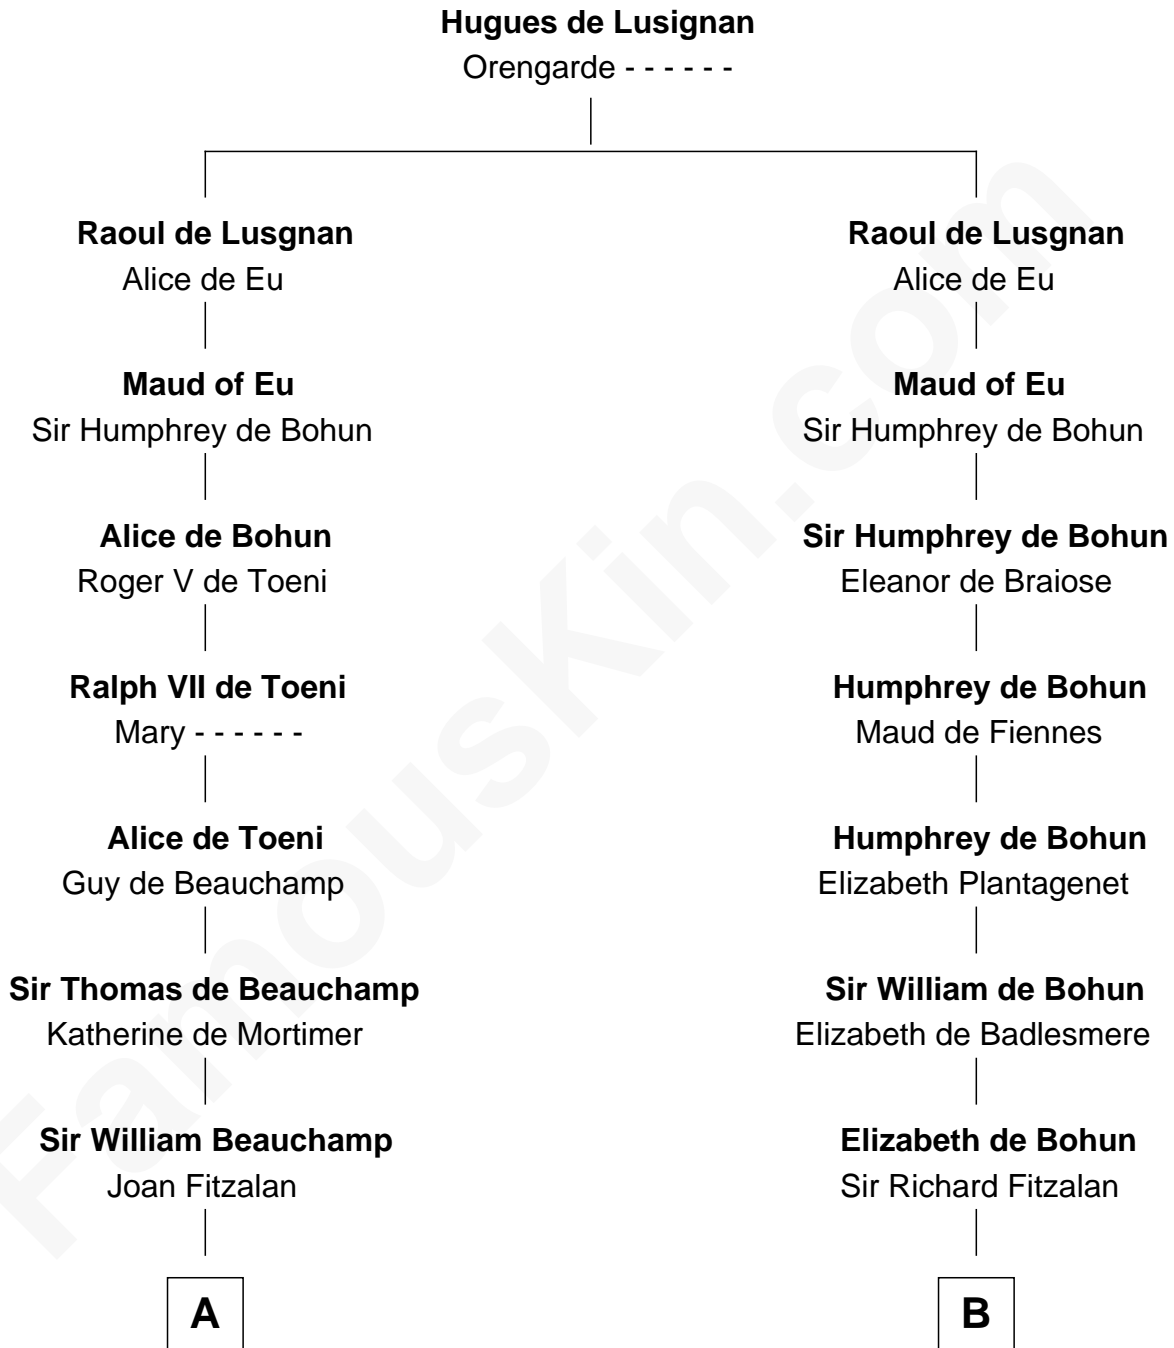

FamousKin.com

Relationship Chart of

Jay Gould

American Railroad "Robber Baron"

19th cousin 2 times removed of

Henry Lee III

9th Governor of Virginia

C

Eleazer Osborn
Hannah Bulkeley

Eleazer Osborn
Sarah Burr

Anna Osborn
Abraham Gould

John Burr Gould
Mary More

Jay Gould
"Robber Baron"

D

Henry Lee
Mary Bland

Col. Henry Lee
Lucy Grymes

Henry Lee III
Light-Horse Harry

FamousKin.com