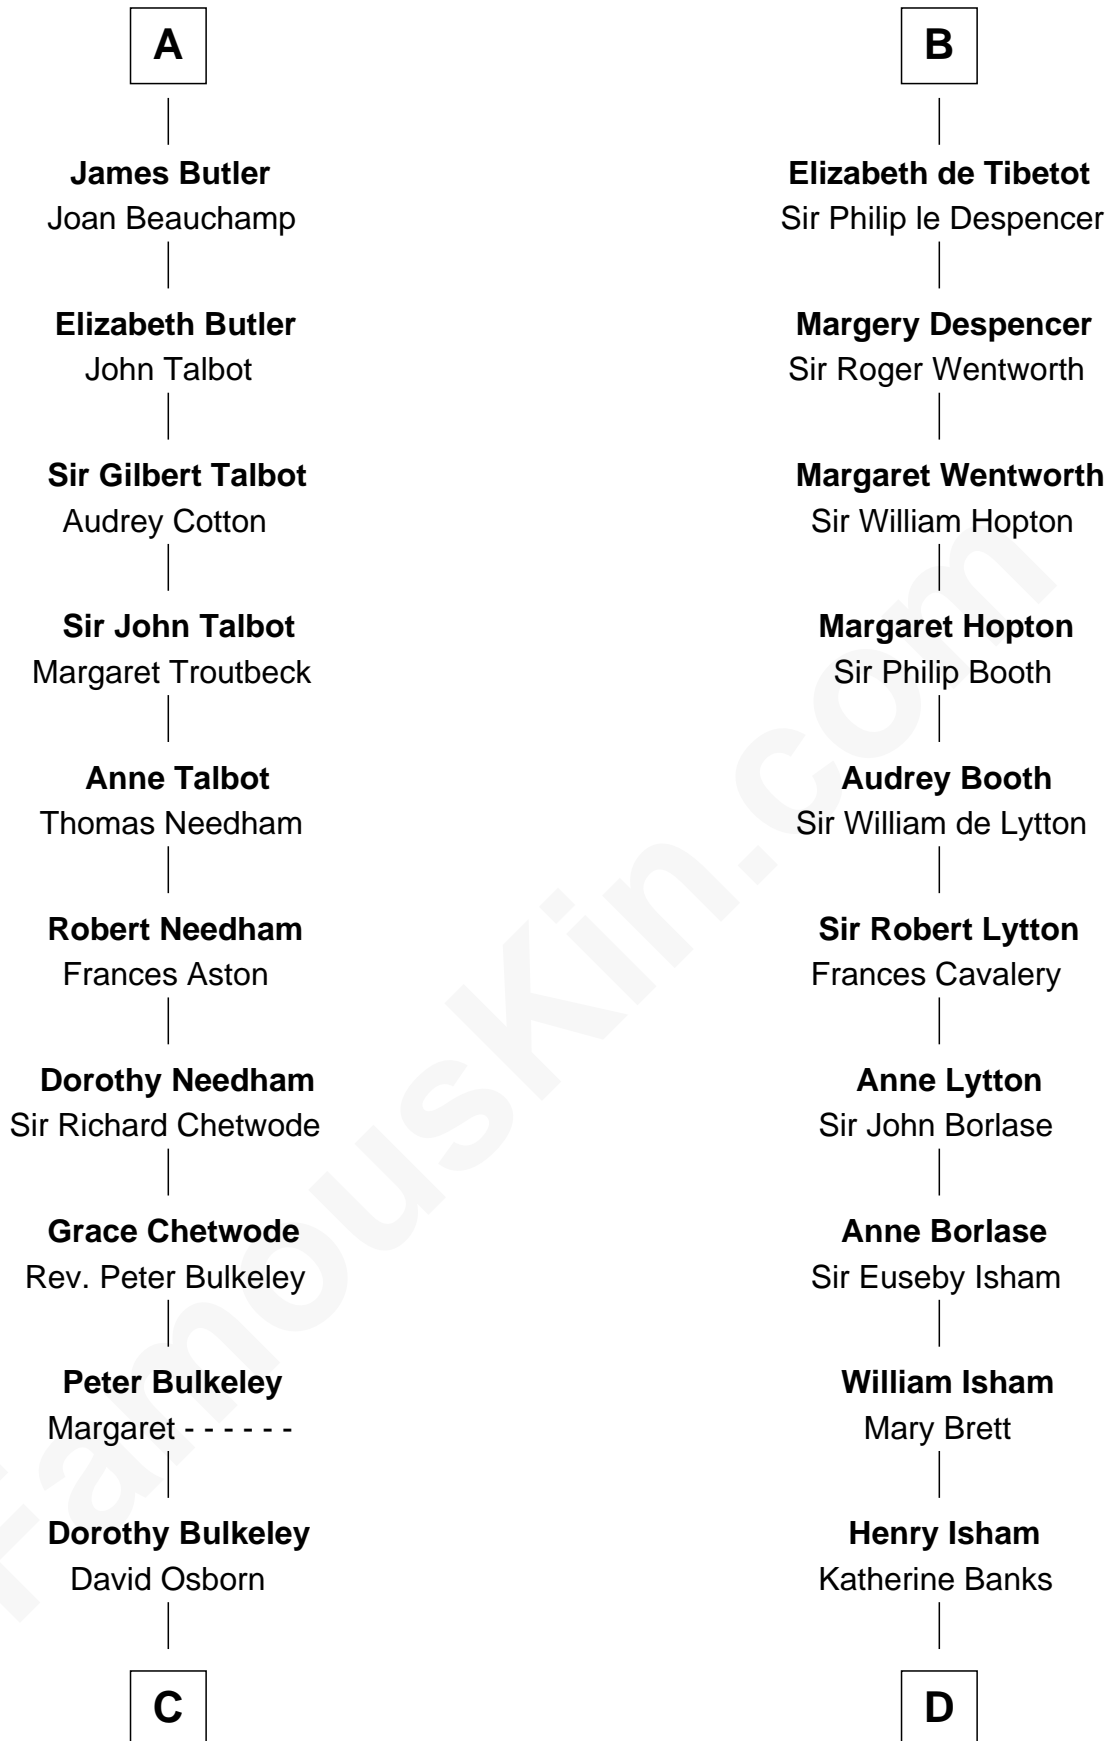

FamousKin.com Relationship Chart of

Jay Gould

American Railroad "Robber Baron"

21st cousin of

Henry Lee III

9th Governor of Virginia

C

Eleazer Osborn
Hannah Bulkeley

Eleazer Osborn
Sarah Burr

Anna Osborn
Abraham Gould

John Burr Gould
Mary More

Jay Gould
"Robber Baron"

D

Mary Isham
Col. William Randolph

Elizabeth Randolph
Richard Bland

Mary Bland
Henry Lee