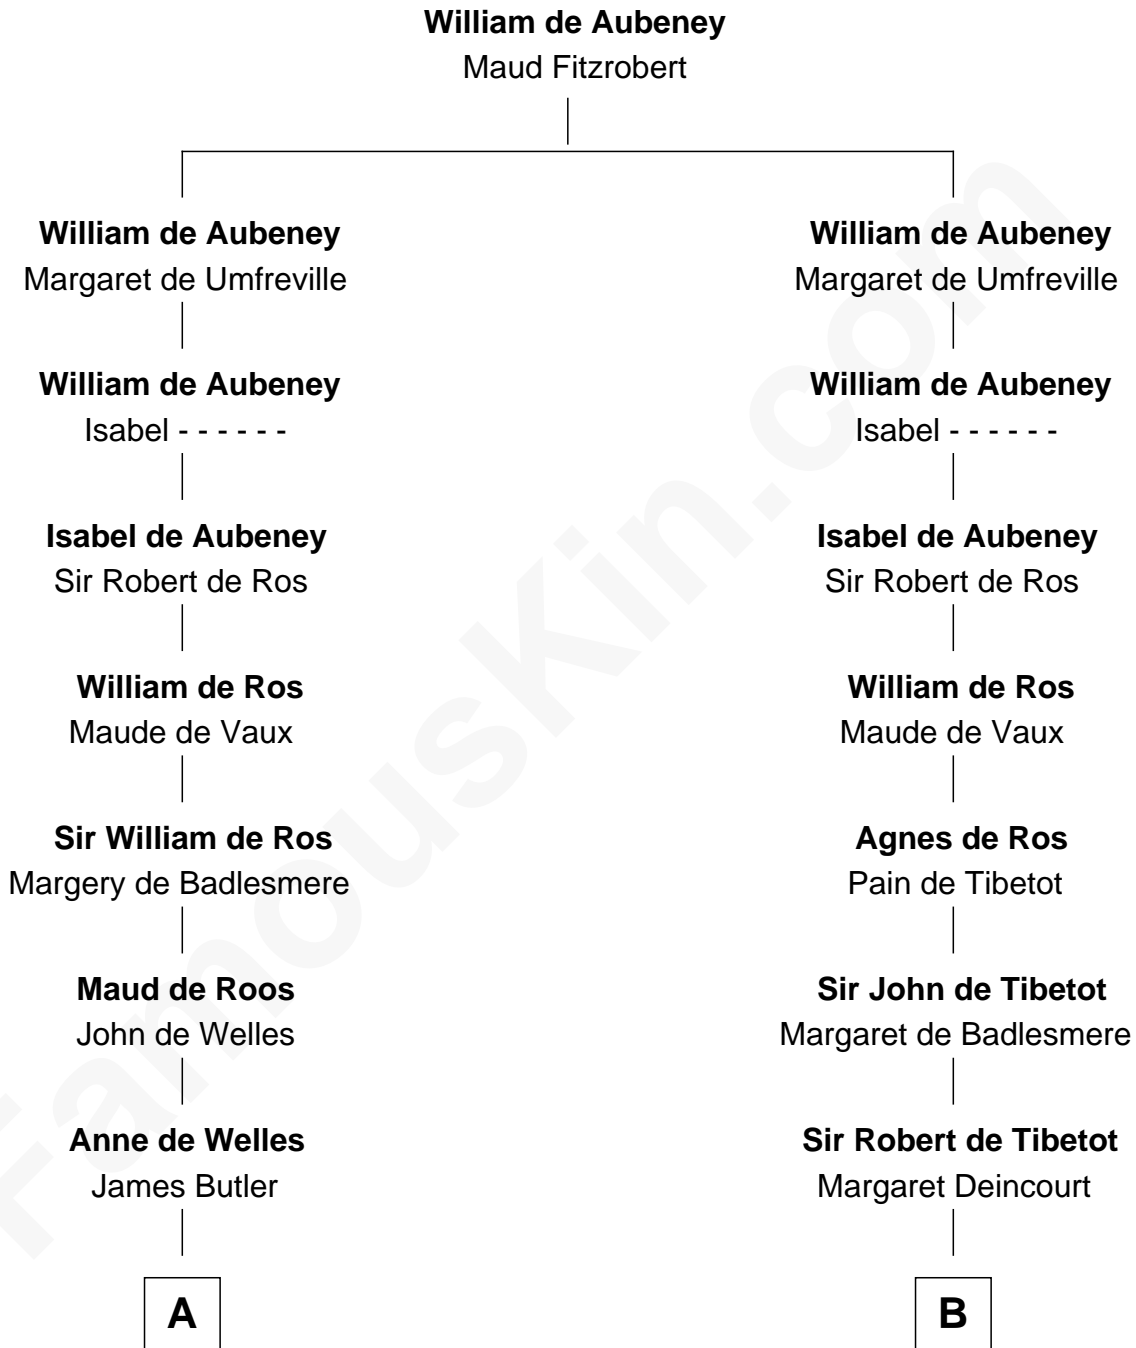

FamousKin.com Relationship Chart of

Jay Gould

American Railroad "Robber Baron"

21st cousin of

Henry Lee III

9th Governor of Virginia

C

Eleazer Osborn
Hannah Bulkeley

Eleazer Osborn
Sarah Burr

Anna Osborn
Abraham Gould

John Burr Gould
Mary More

Jay Gould
"Robber Baron"

D

Mary Isham
Col. William Randolph

Elizabeth Randolph
Richard Bland

Mary Bland
Henry Lee

Col. Henry Lee
Lucy Grymes

Henry Lee III
Light-Horse Harry