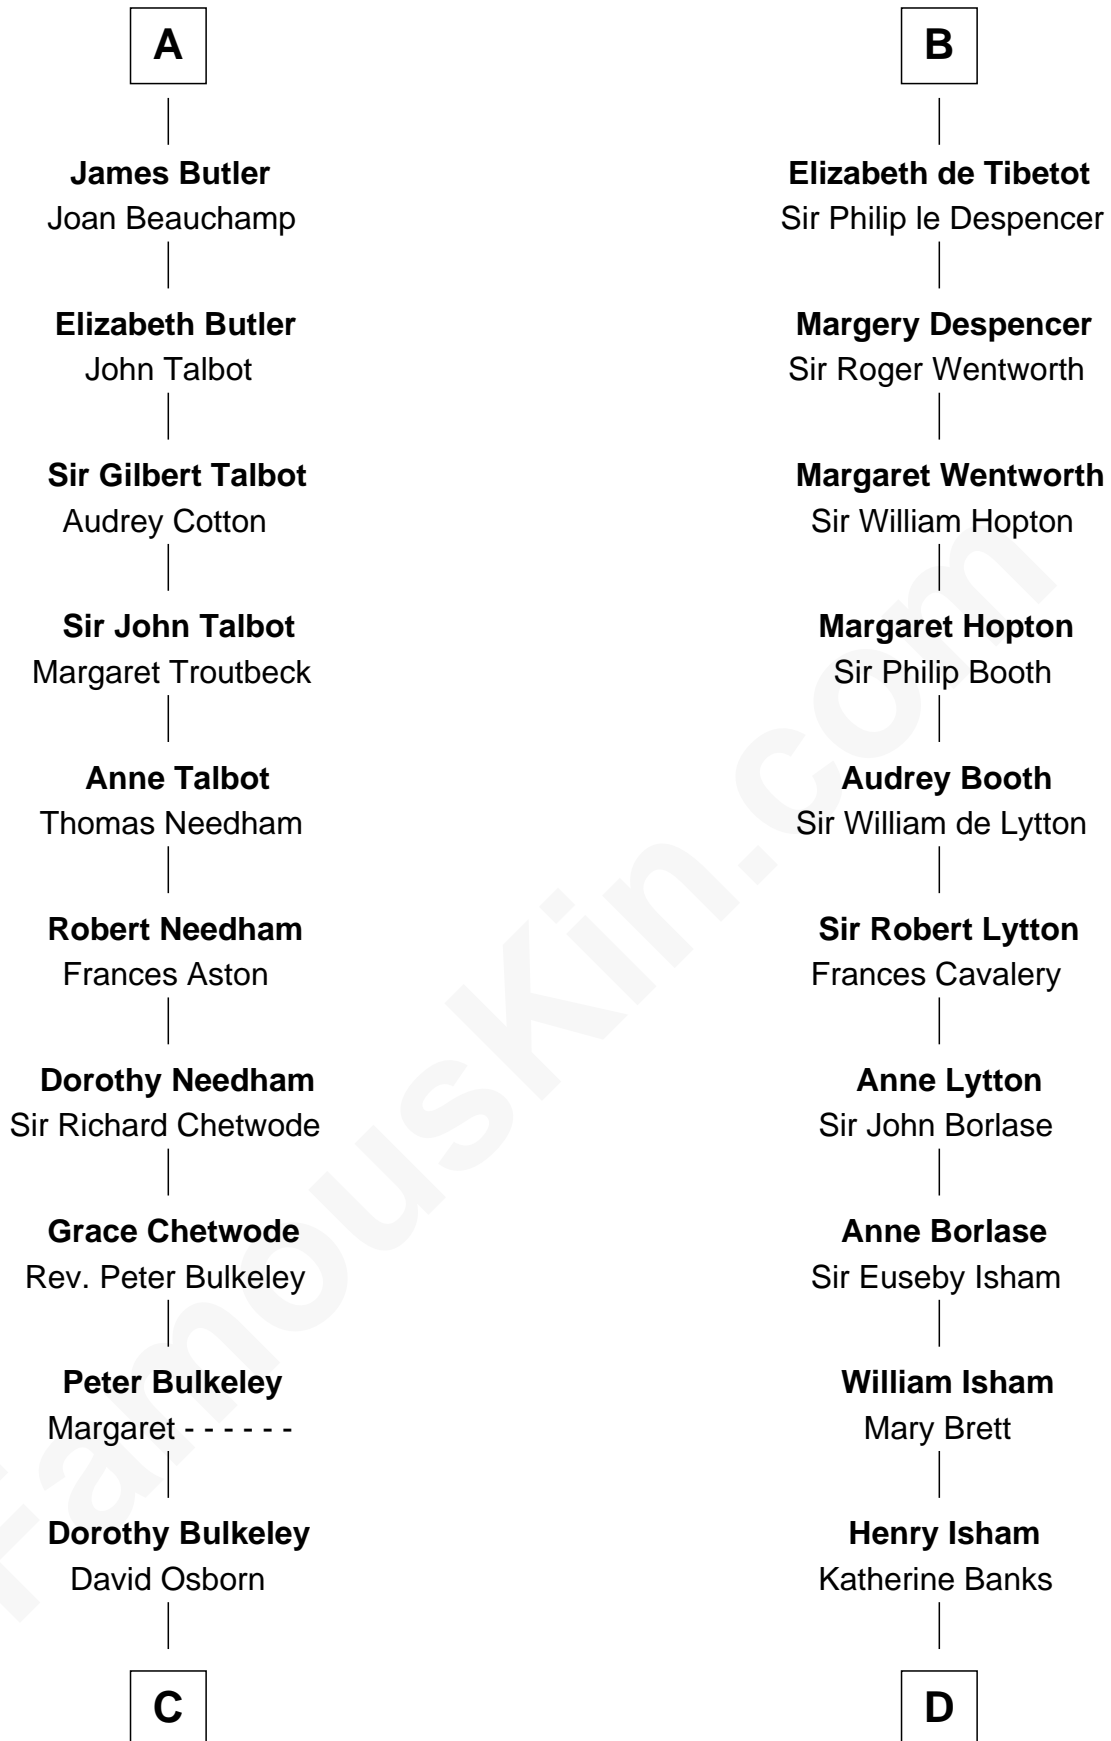

# FamousKin.com Relationship Chart of

**Jay Gould**

*American Railroad "Robber Baron"*

21st cousin of

**Henry Lee III**

*9th Governor of Virginia*

**Sir Odinel de Umfreville**

Alice de Lucy

**C**

**Eleazer Osborn**  
Hannah Bulkeley

**Eleazer Osborn**  
Sarah Burr

**Anna Osborn**  
Abraham Gould

**John Burr Gould**  
Mary More

**Jay Gould**  
*"Robber Baron"*

**D**

**Mary Isham**  
Col. William Randolph

**Elizabeth Randolph**  
Richard Bland

**Mary Bland**  
Henry Lee

**Col. Henry Lee**  
Lucy Grymes

**Henry Lee III**  
*Light-Horse Harry*