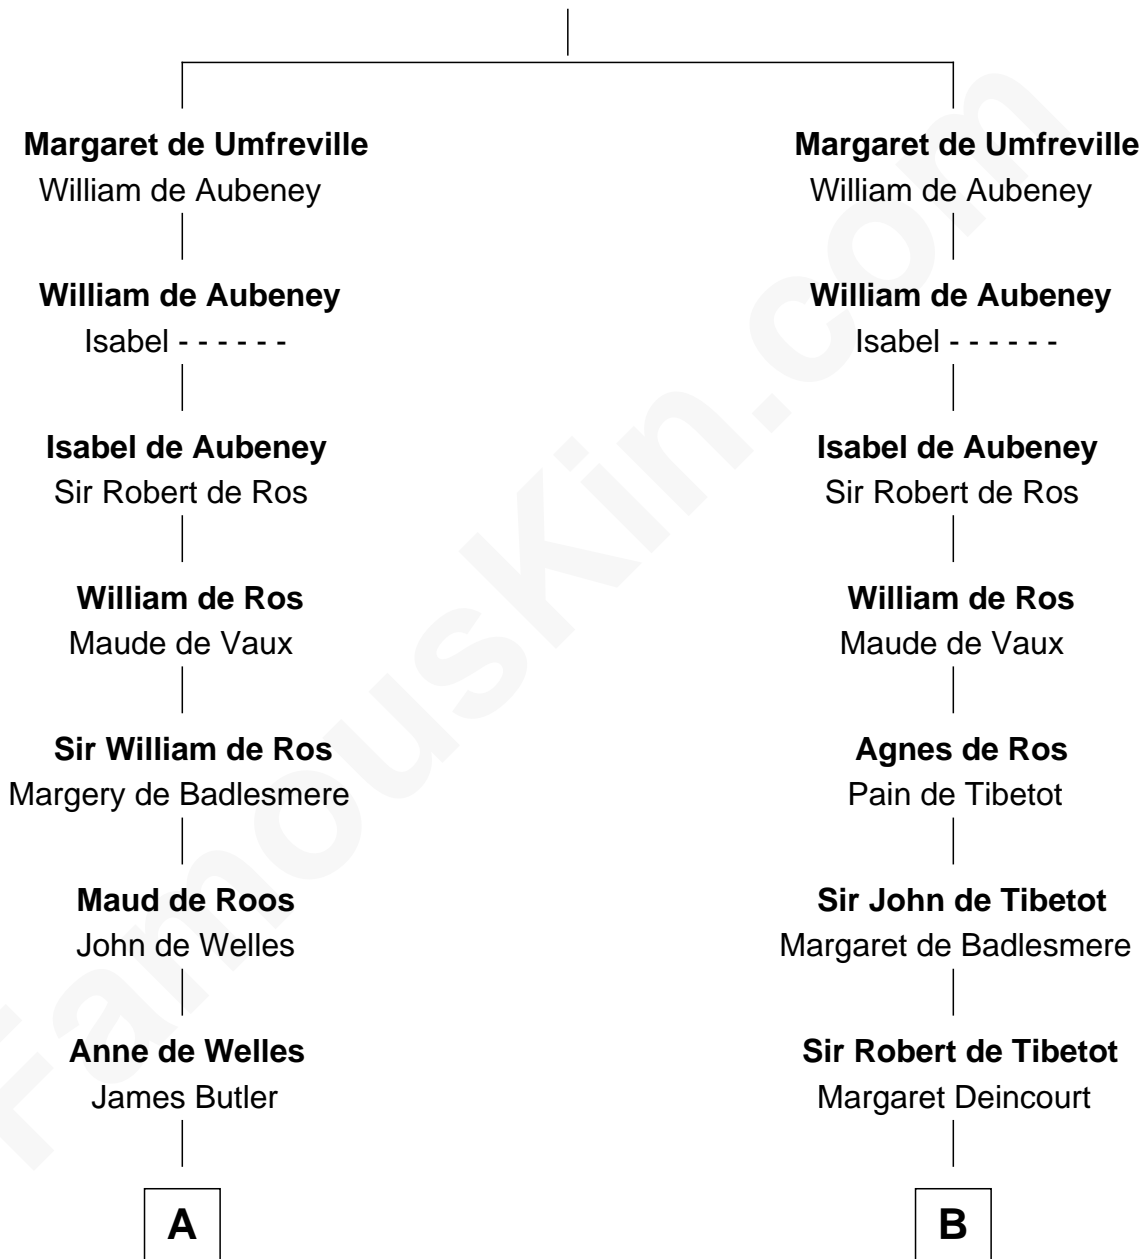

# FamousKin.com Relationship Chart of

**Jay Gould**

*American Railroad "Robber Baron"*

21st cousin of

**Henry Lee III**

*9th Governor of Virginia*

**Sir Odinel de Umfreville**

Alice de Lucy

**C**

**Eleazer Osborn**  
Hannah Bulkeley

**Eleazer Osborn**  
Sarah Burr

**Anna Osborn**  
Abraham Gould

**John Burr Gould**  
Mary More

**Jay Gould**  
*"Robber Baron"*

**D**

**Mary Isham**  
Col. William Randolph

**Elizabeth Randolph**  
Richard Bland

**Mary Bland**  
Henry Lee

**Col. Henry Lee**  
Lucy Grymes

**Henry Lee III**  
*Light-Horse Harry*