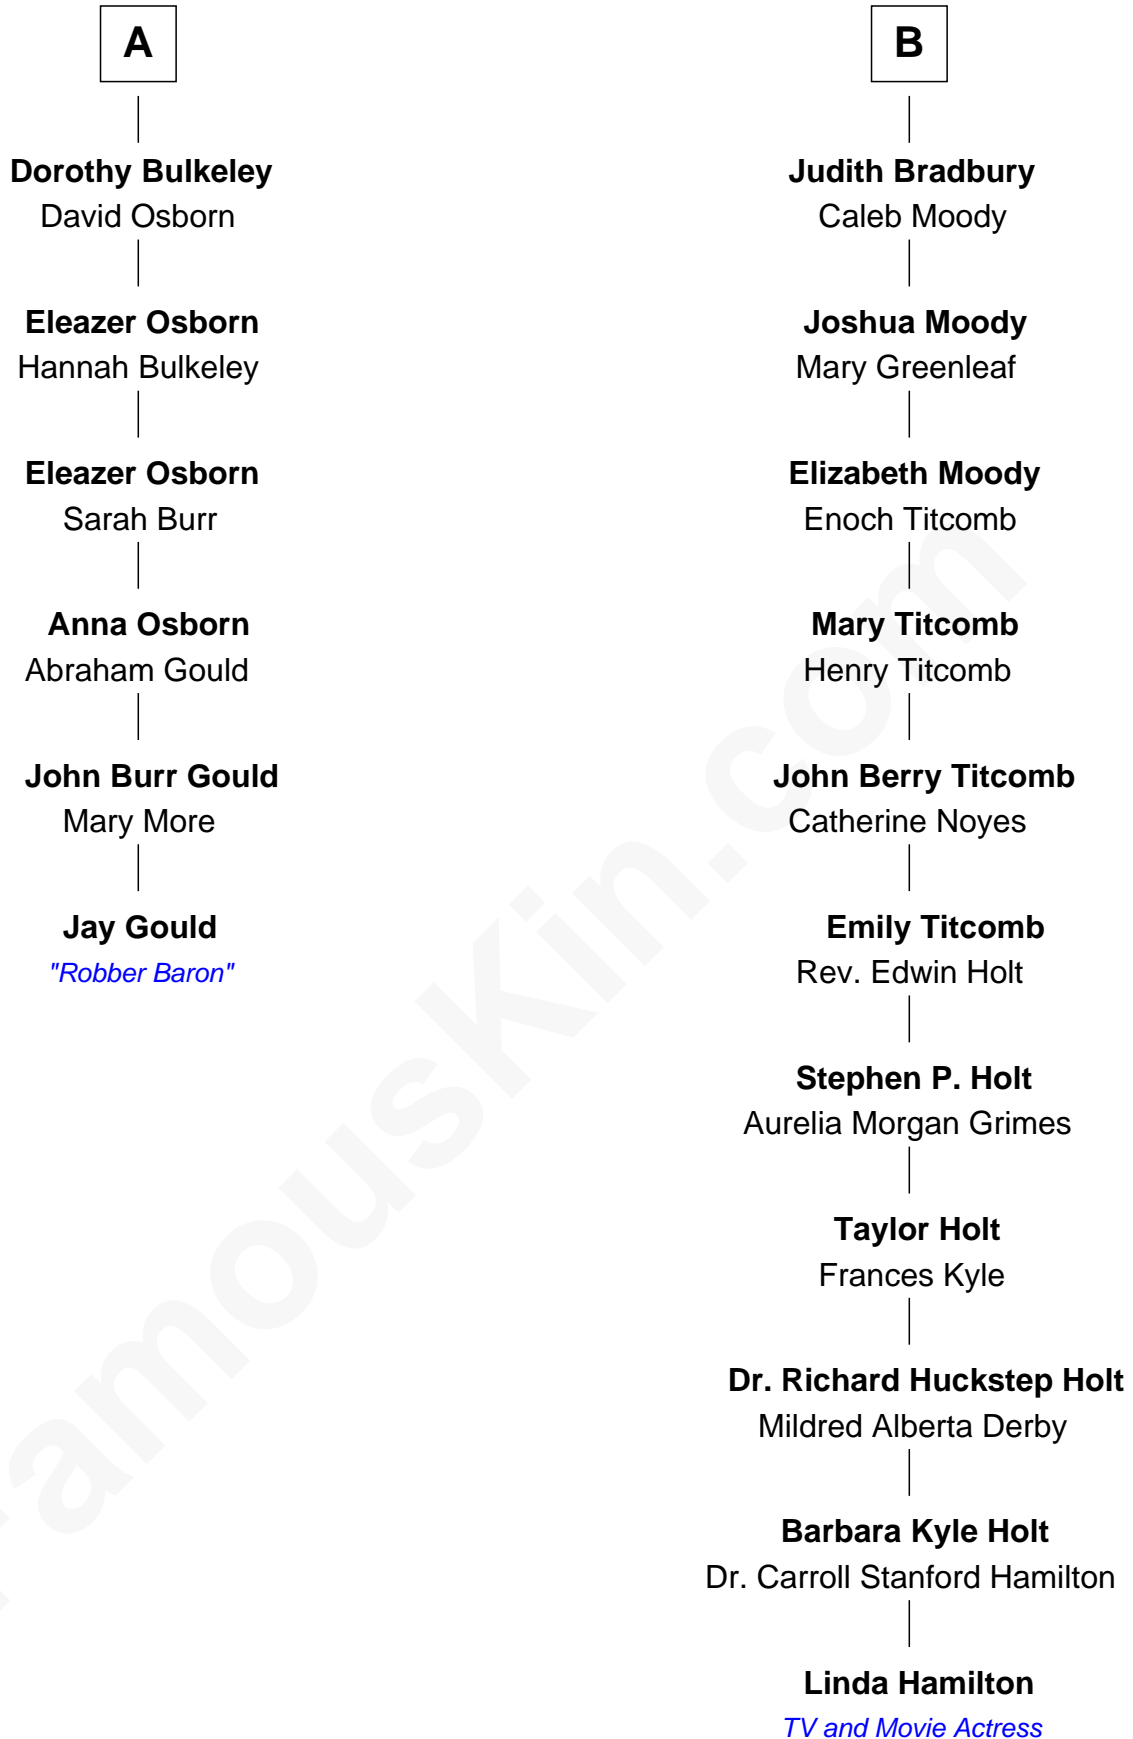

FamousKin.com

Relationship Chart of

Jay Gould

American Railroad "Robber Baron"

12th cousin 5 times removed of

Linda Hamilton

TV and Movie Actress

William Cotton

Alice Abbott

Linda Hamilton photo by [Matthew Simoneau](#) (CC BY 2.0)