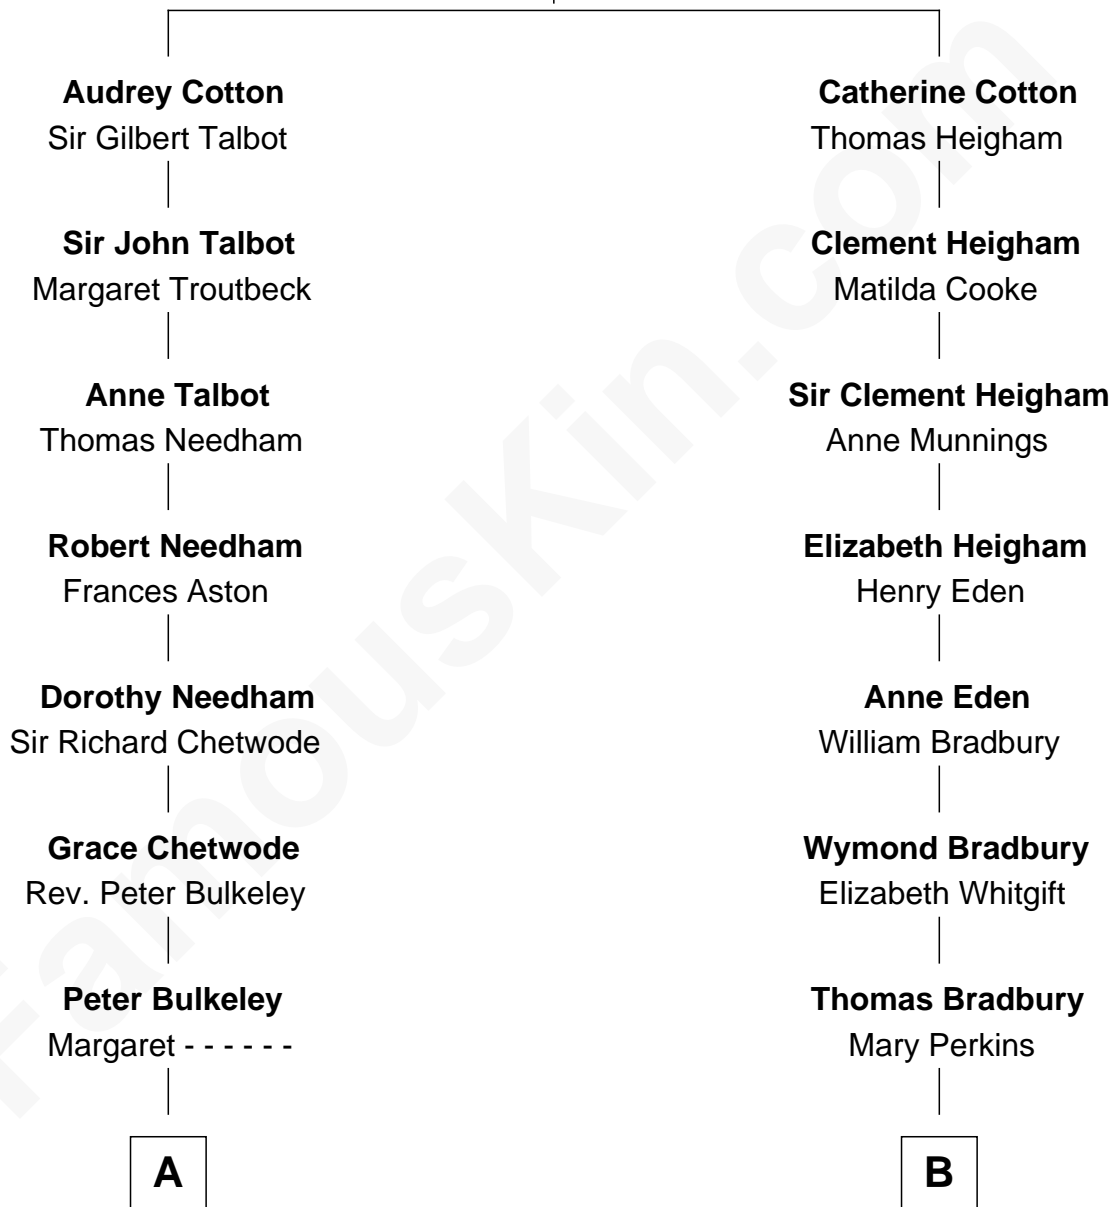

FamousKin.com

Relationship Chart of

Jay Gould

American Railroad "Robber Baron"

12th cousin 5 times removed of

Linda Hamilton

TV and Movie Actress

William Cotton

Alice Abbott

Linda Hamilton photo by [Matthew Simoneau](#) (CC BY 2.0)