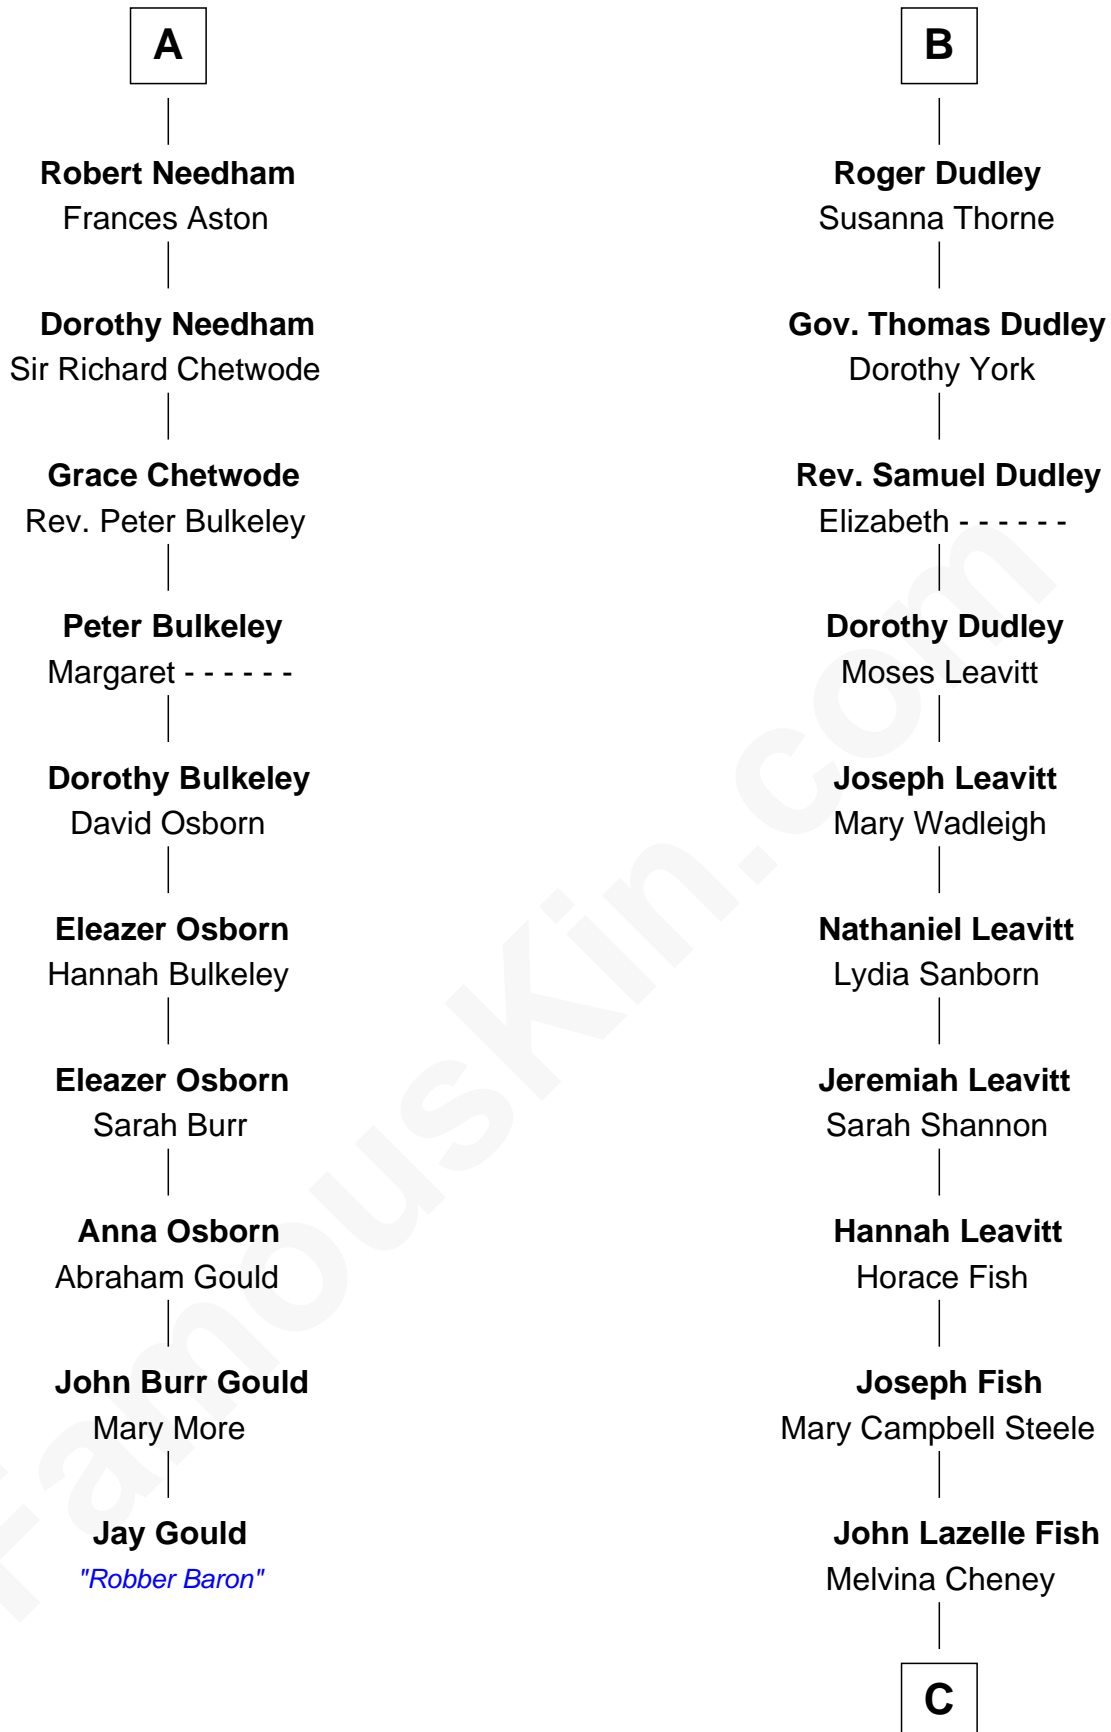

FamousKin.com

Relationship Chart of

Jay Gould

American Railroad "Robber Baron"

16th cousin 4 times removed of

Keri Russell

TV and Movie Actress

Richard Fitzalan
Eleanor Plantagenet

C

Karl Joseph Fish
Mary Emma McNeil

Emma Inez Fish
Kermit Sylvester Stephens

Stephanie Stephens
David Harold Russell

Keri Russell
TV and Movie Actress