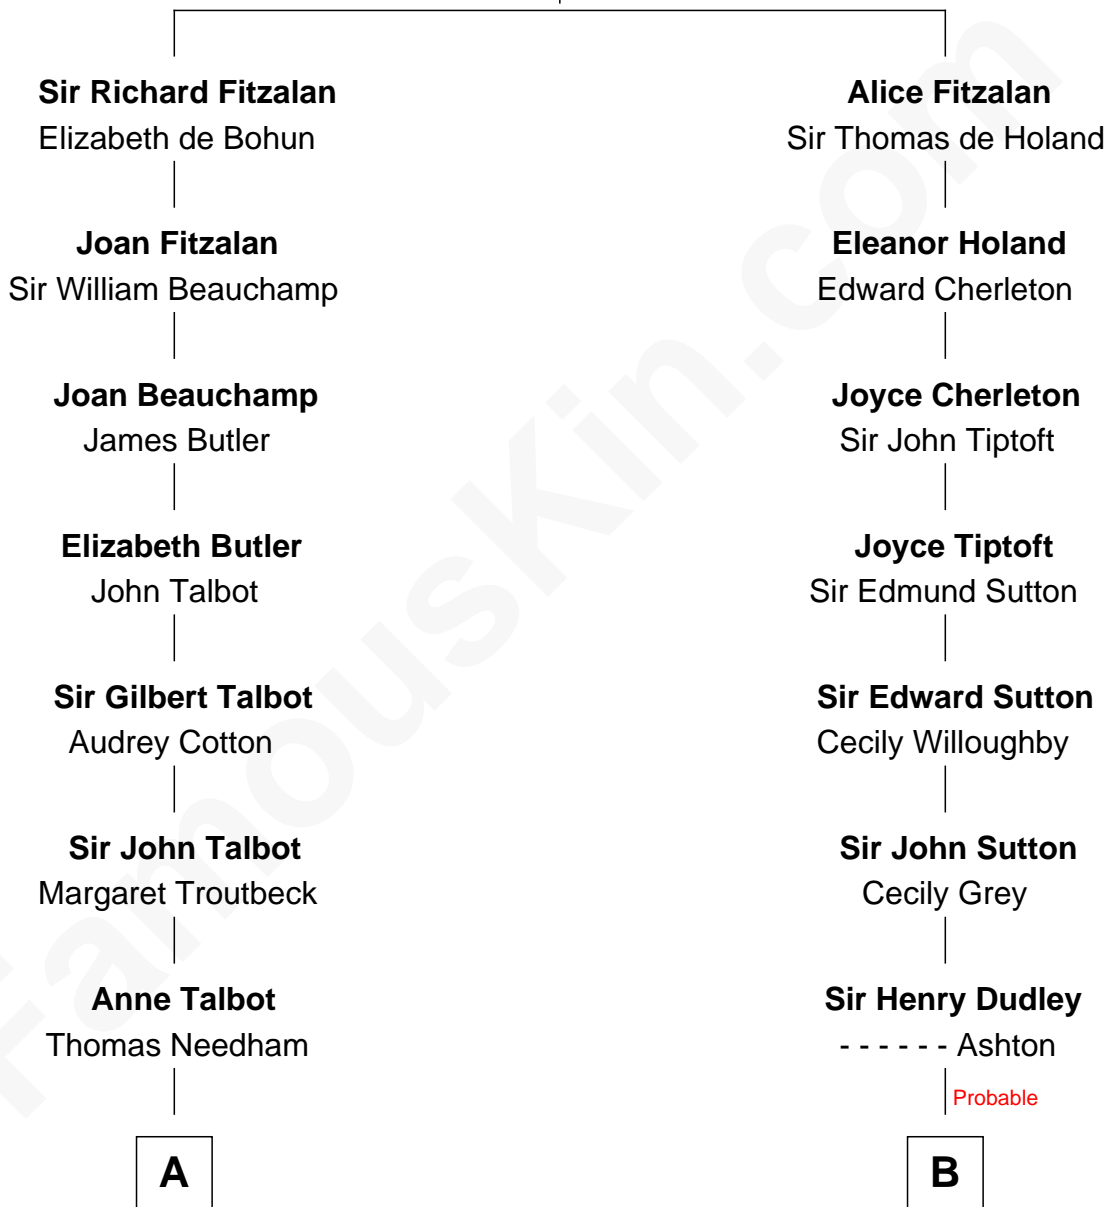

FamousKin.com

Relationship Chart of

Jay Gould

American Railroad "Robber Baron"

16th cousin 4 times removed of

Keri Russell

TV and Movie Actress

Richard Fitzalan
Eleanor Plantagenet

C

Karl Joseph Fish
Mary Emma McNeil

Emma Inez Fish
Kermit Sylvester Stephens

Stephanie Stephens
David Harold Russell

Keri Russell
TV and Movie Actress