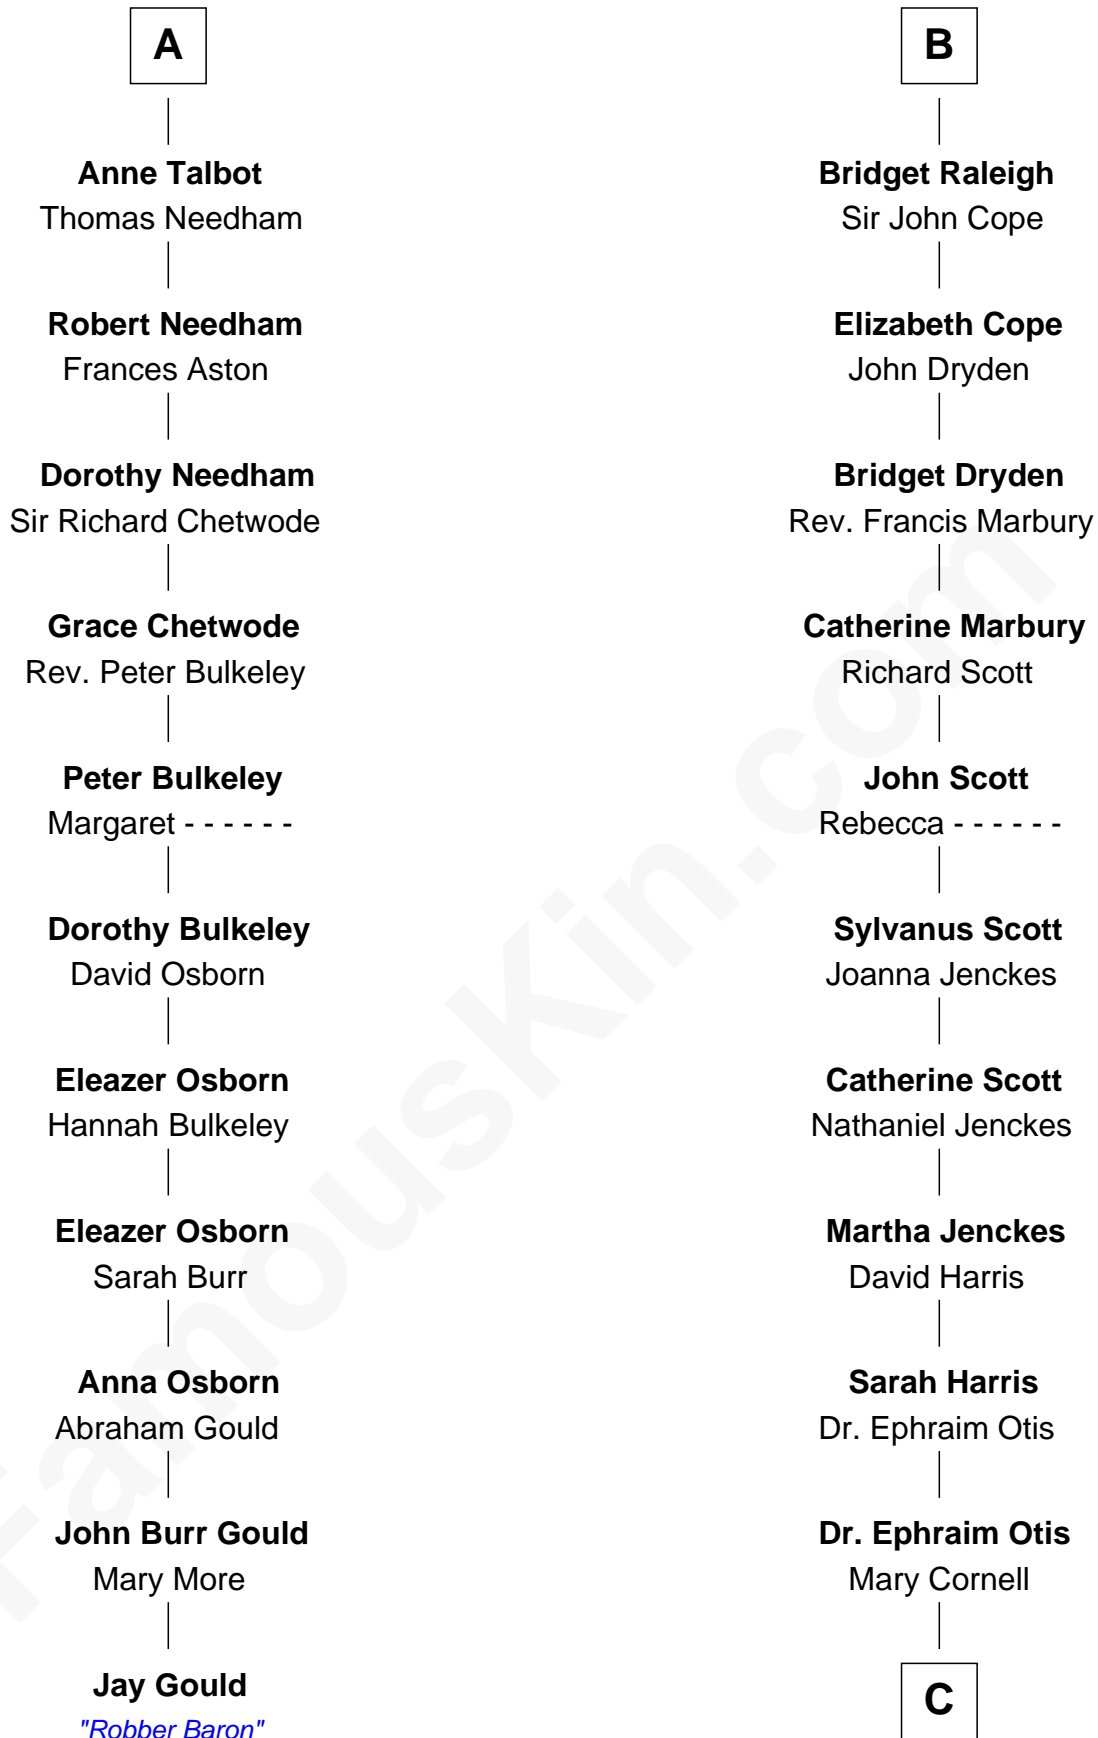

FamousKin.com

Relationship Chart of

Jay Gould

American Railroad "Robber Baron"

17th cousin 3 times removed of

Amelia Earhart
Aviation Pioneer

Edmund Fitzalan
Alice de Warenne

C

Isaac Otis

Caroline Abigail Curtis

Alfred Gideon Otis

Amelia Josephine Harres

Amelia Otis

Edwin Stanton Earhart

Amelia Earhart

Aviation Pioneer