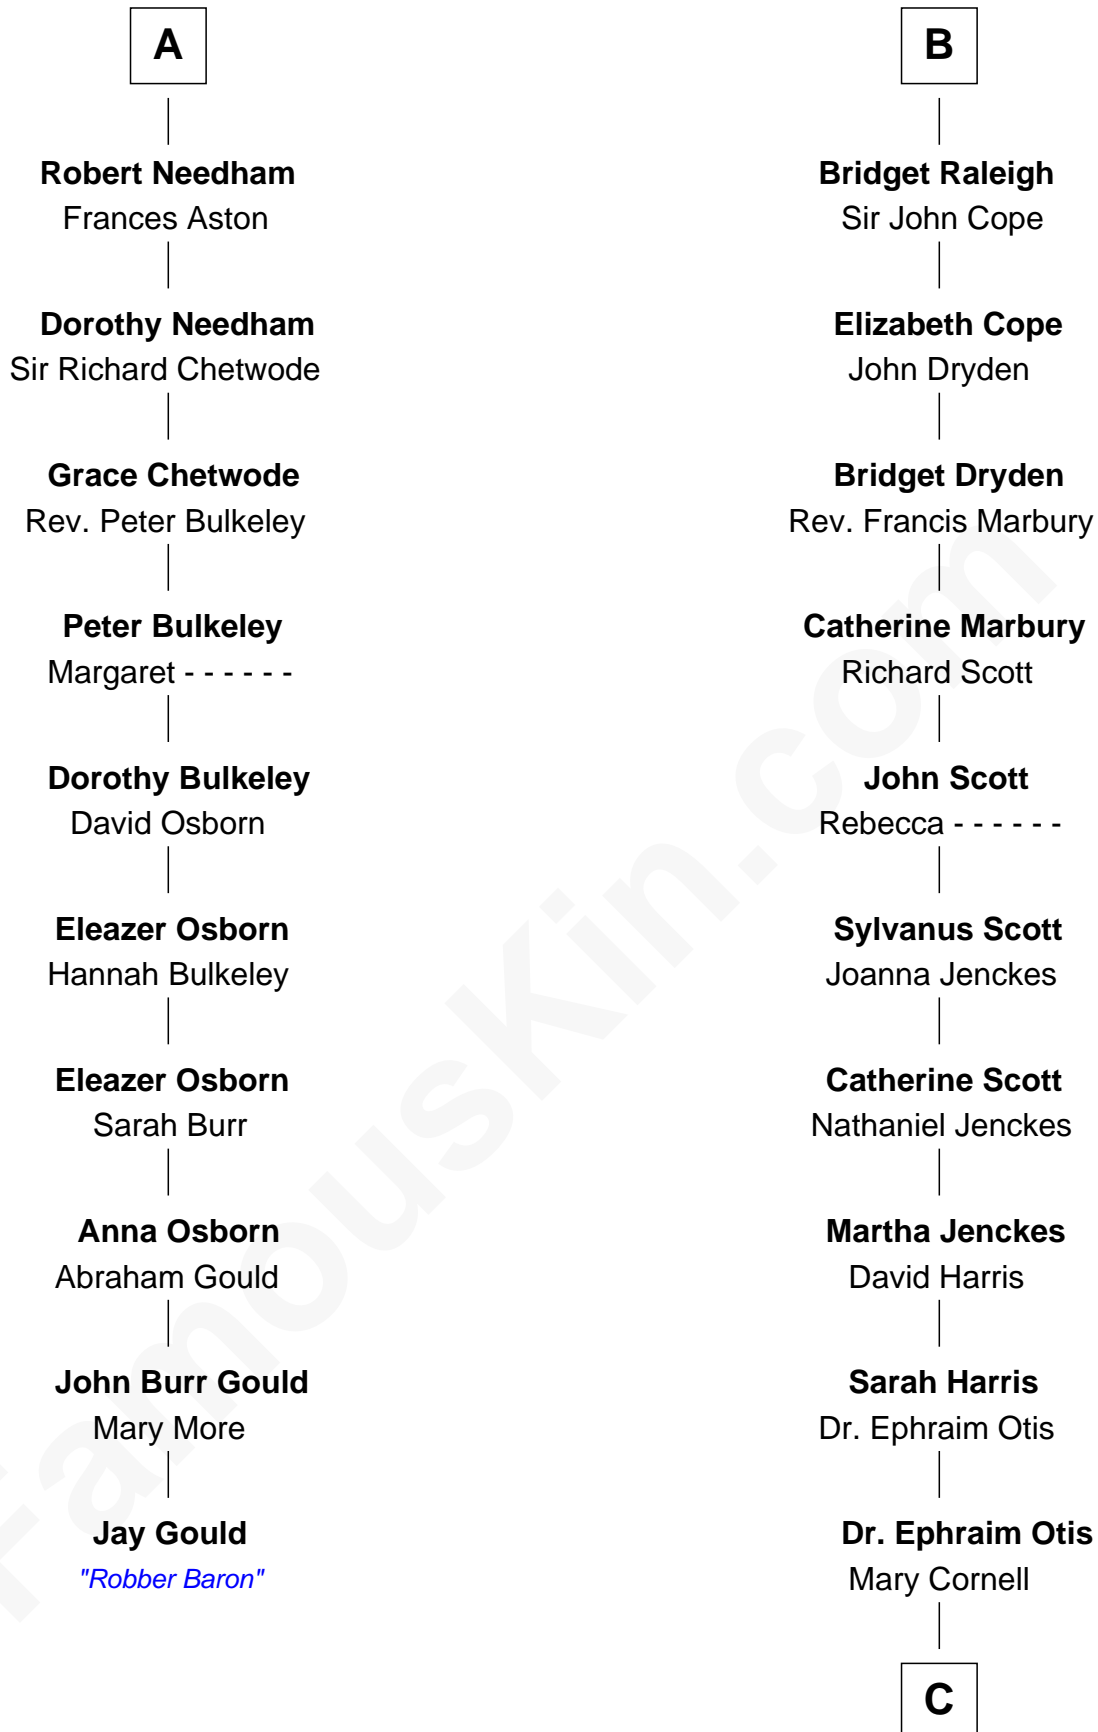

FamousKin.com

Relationship Chart of

Jay Gould

American Railroad "Robber Baron"

16th cousin 4 times removed of

Amelia Earhart

Aviation Pioneer

Sir James le Boteler

Eleanor de Bohun

C

Isaac Otis

Caroline Abigail Curtis

Alfred Gideon Otis

Amelia Josephine Harres

Amelia Otis

Edwin Stanton Earhart