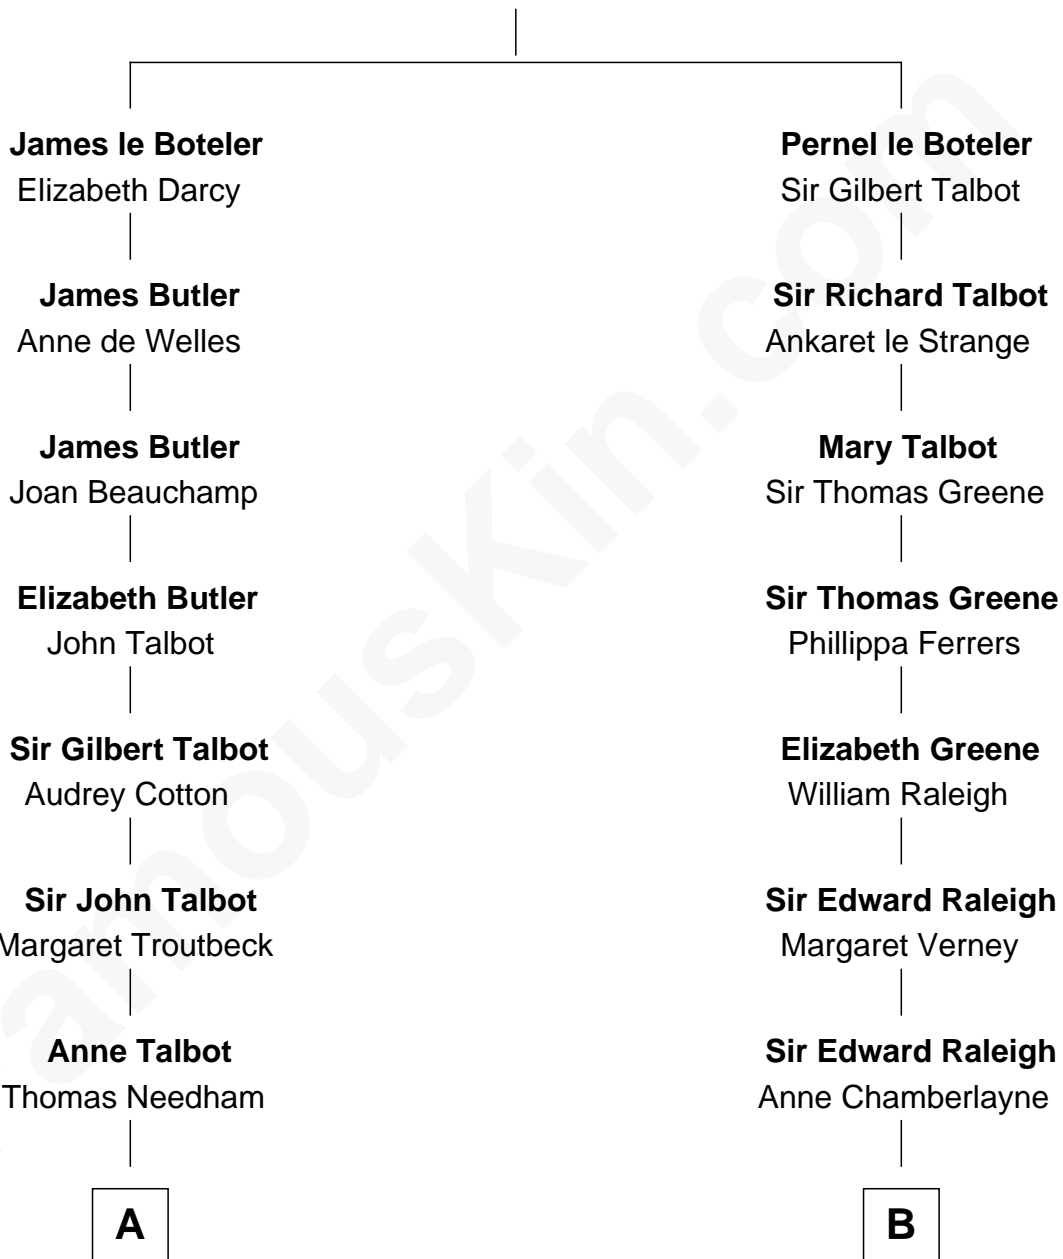

FamousKin.com

Relationship Chart of

Jay Gould

American Railroad "Robber Baron"

16th cousin 4 times removed of

Amelia Earhart

Aviation Pioneer

Sir James le Boteler

Eleanor de Bohun

C

Isaac Otis

Caroline Abigail Curtis

Alfred Gideon Otis

Amelia Josephine Harres

Amelia Otis

Edwin Stanton Earhart