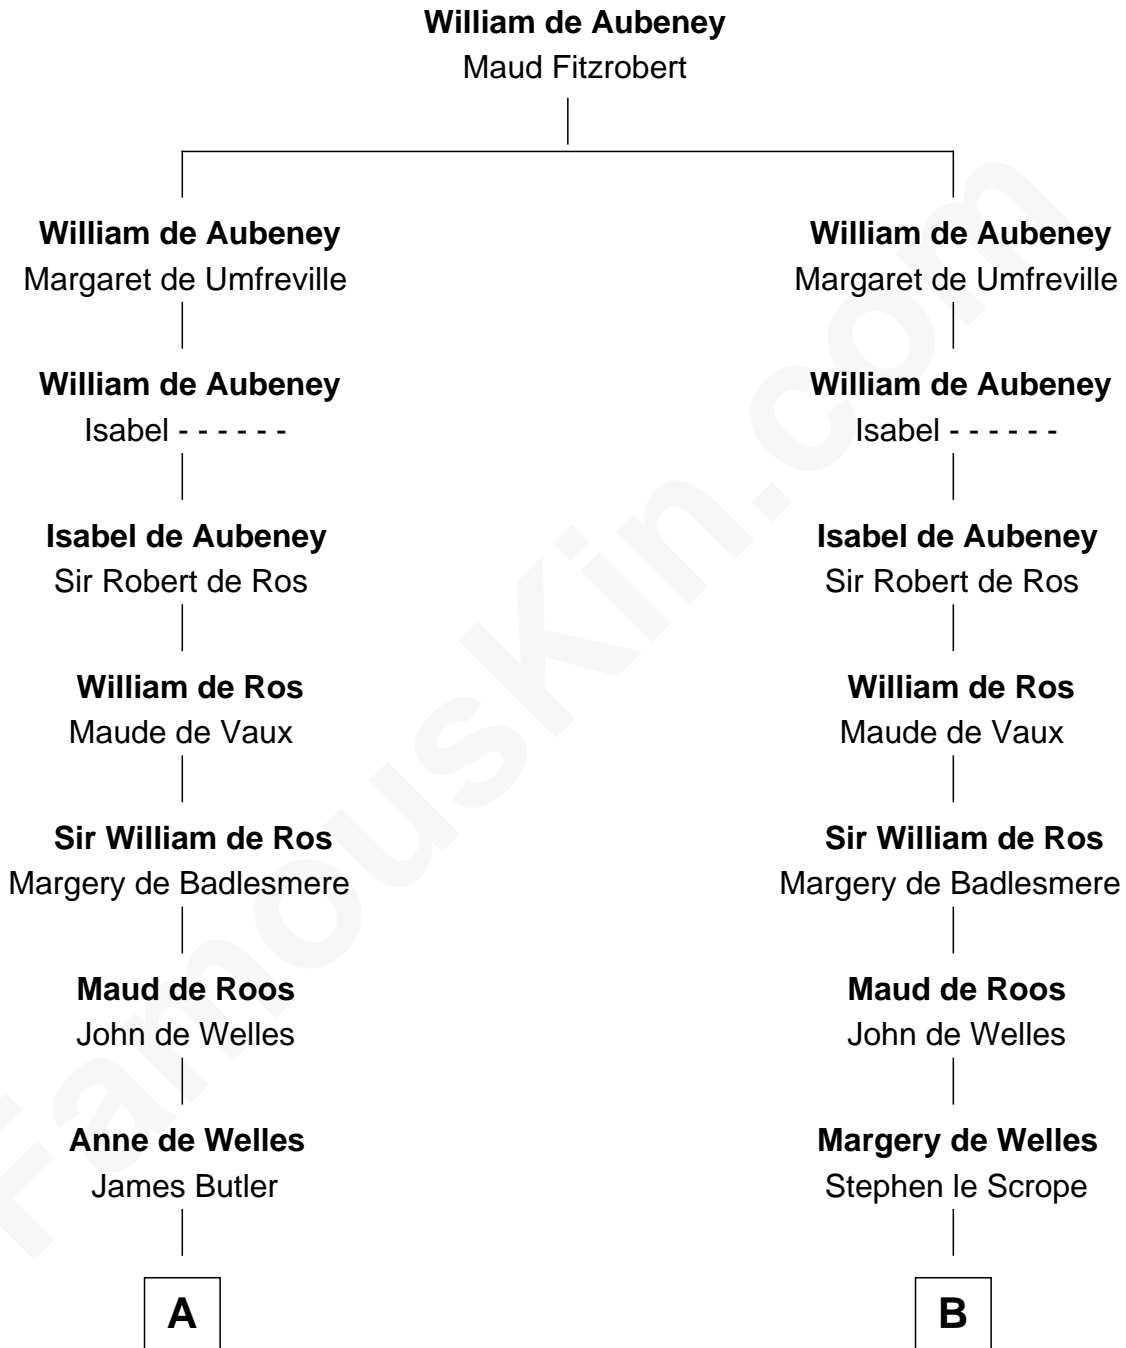

# FamousKin.com

## Relationship Chart of

### Jay Gould

American Railroad "Robber Baron"

21st cousin of

**Benjamin Harrison**

23rd U.S. President

**C**

**Eleazer Osborn**  
Hannah Bulkeley

**Eleazer Osborn**  
Sarah Burr

**Anna Osborn**  
Abraham Gould

**John Burr Gould**  
Mary More

**Jay Gould**  
*"Robber Baron"*

**D**

**Benjamin Harrison**  
Anne Carter

**Benjamin Harrison**  
Elizabeth Bassett

**Gen. William Henry Harrison**  
Anna Tuthill Symmes