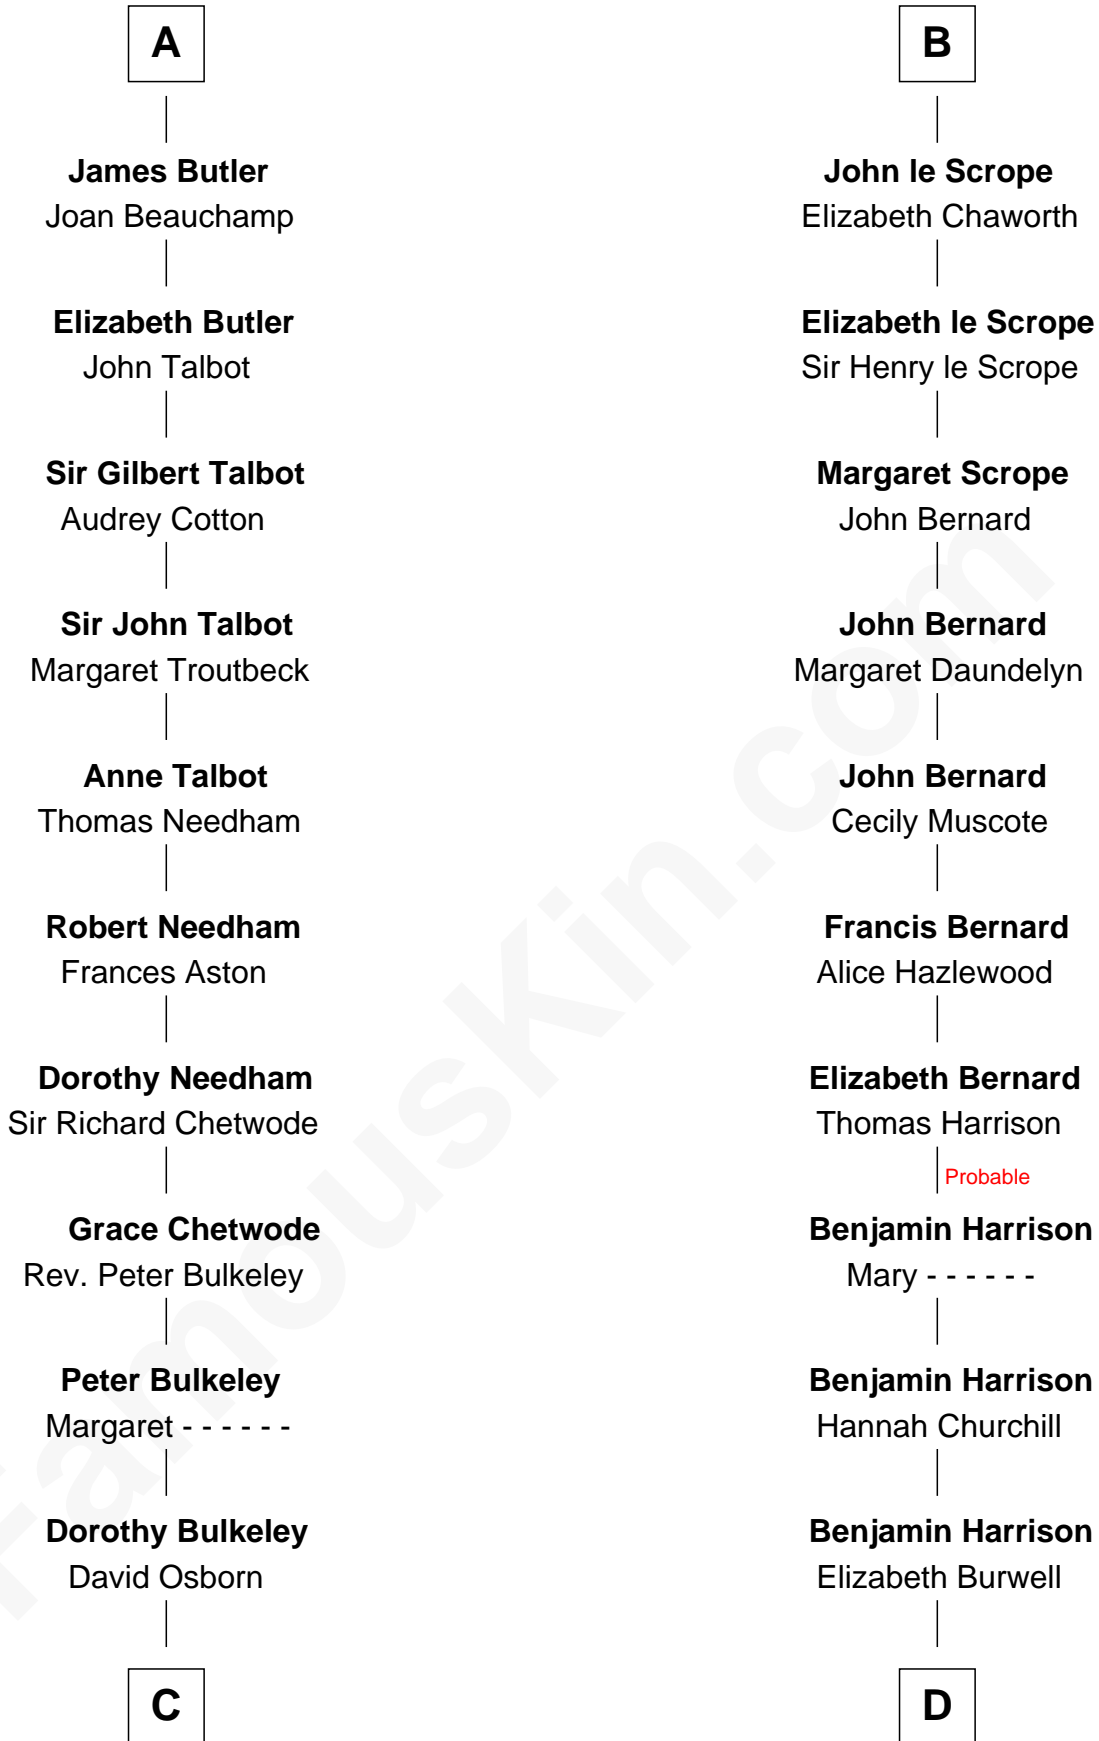

## Relationship Chart of

### Jay Gould

American Railroad "Robber Baron"

21st cousin of

**Benjamin Harrison**

23rd U.S. President

**C**

**Eleazer Osborn**  
Hannah Bulkeley

**Eleazer Osborn**  
Sarah Burr

**Anna Osborn**  
Abraham Gould

**John Burr Gould**  
Mary More

**Jay Gould**  
*"Robber Baron"*

**D**

**Benjamin Harrison**  
Anne Carter

**Benjamin Harrison**  
Elizabeth Bassett

**Gen. William Henry Harrison**  
Anna Tuthill Symmes