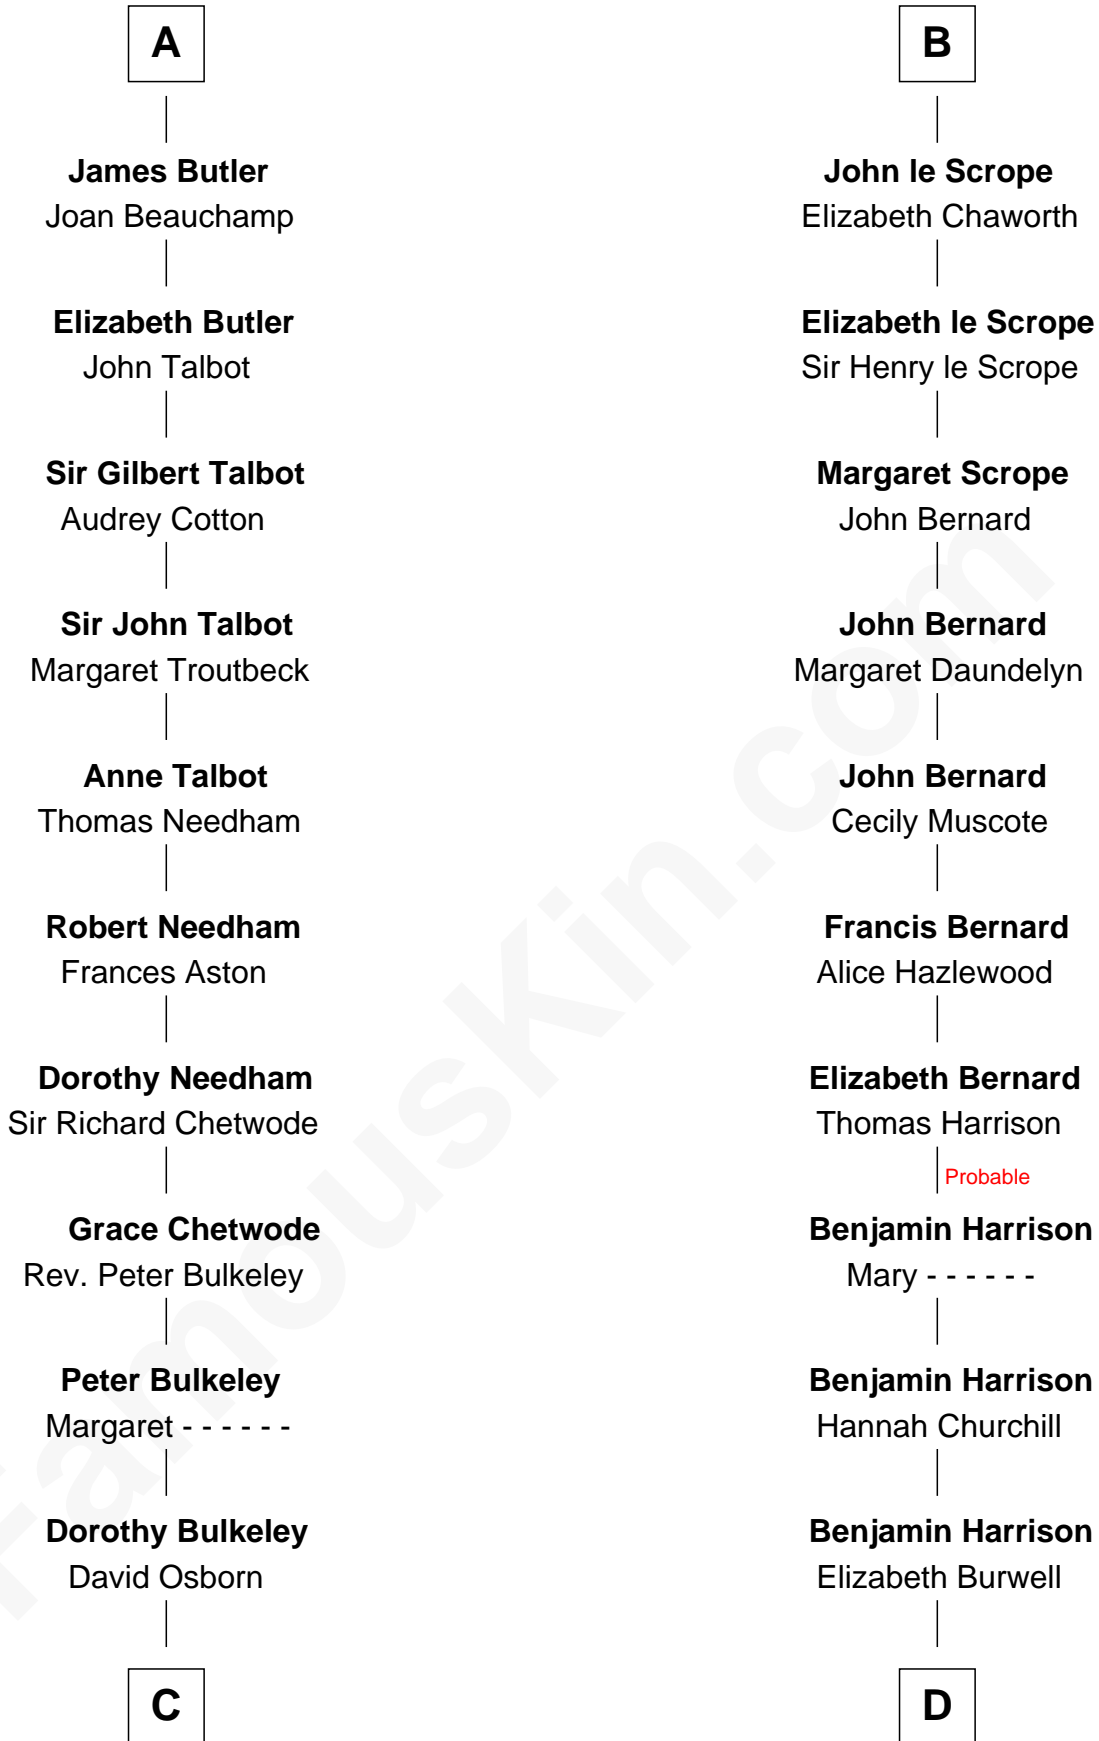

FamousKin.com

Relationship Chart of

Jay Gould

American Railroad "Robber Baron"

21st cousin of

Benjamin Harrison

23rd U.S. President

Gerald FitzMaurice

Eve de Bermingham

C

Eleazer Osborn
Hannah Bulkeley

Eleazer Osborn
Sarah Burr

Anna Osborn
Abraham Gould

John Burr Gould
Mary More

Jay Gould
"Robber Baron"

D