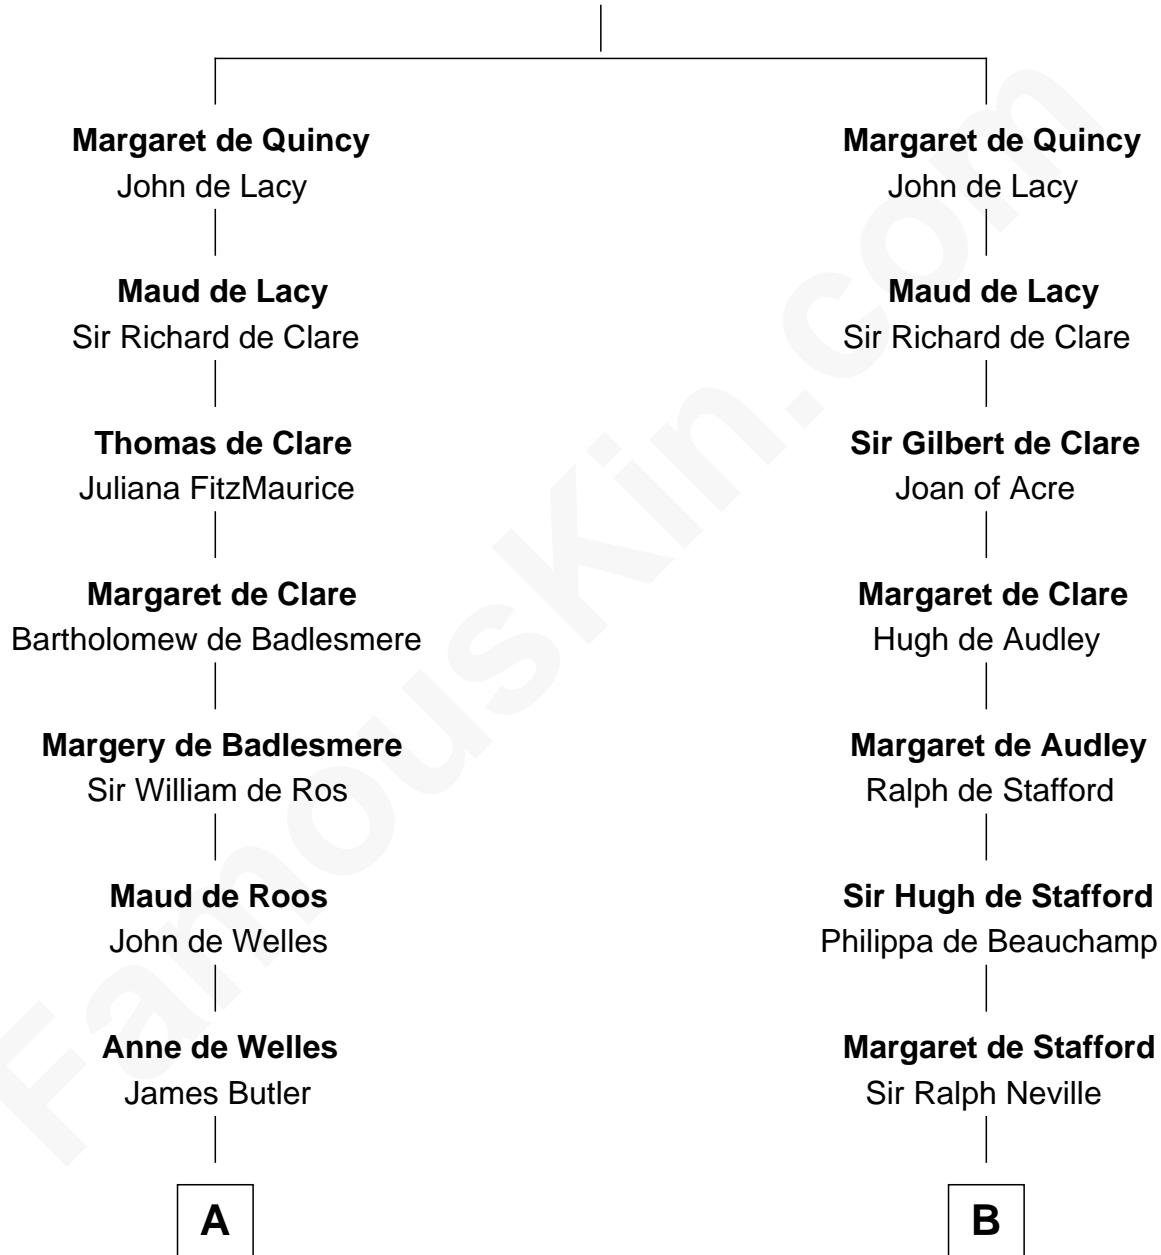

FamousKin.com

Relationship Chart of

Jay Gould

American Railroad "Robber Baron"

21st cousin of

Benjamin Harrison

23rd U.S. President

Sir Robert II de Quincy

Hawise of Chester

C

Eleazer Osborn
Hannah Bulkeley

Eleazer Osborn
Sarah Burr

Anna Osborn
Abraham Gould

John Burr Gould
Mary More

Jay Gould
"Robber Baron"

D

Benjamin Harrison
Anne Carter

Benjamin Harrison
Elizabeth Bassett

Gen. William Henry Harrison
Anna Tuthill Symmes

John Scott Harrison
Elizabeth Ramsey Irwin

Benjamin Harrison
23rd U.S. President