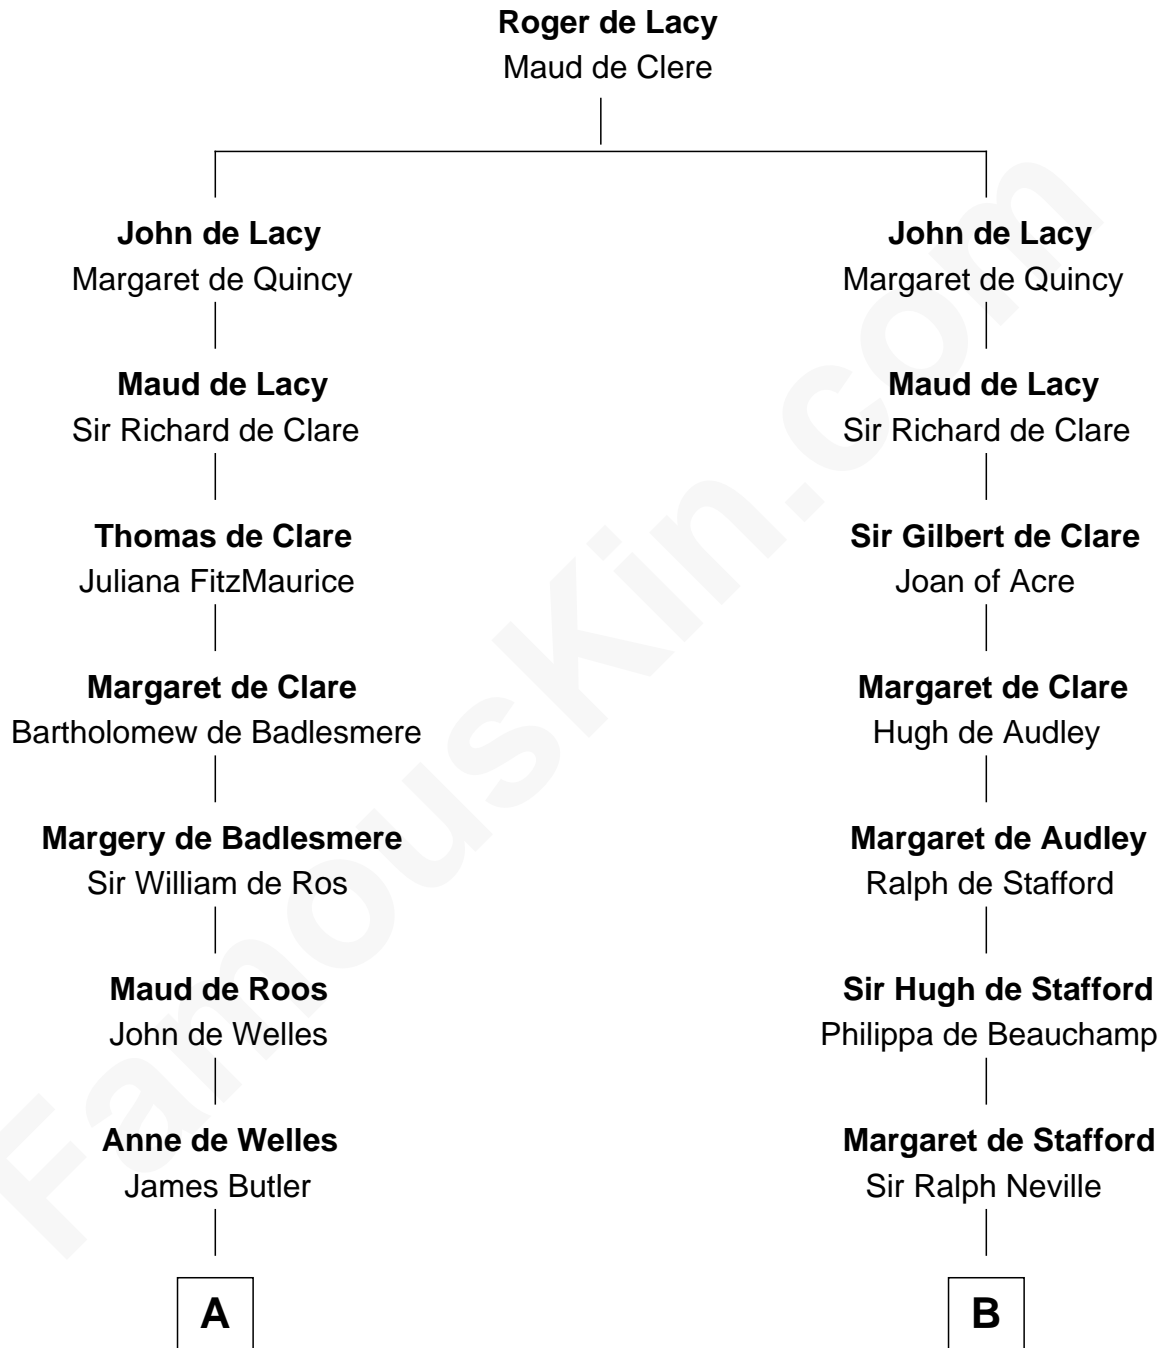

FamousKin.com

Relationship Chart of

Jay Gould

American Railroad "Robber Baron"

21st cousin of

Benjamin Harrison

23rd U.S. President

C

Eleazer Osborn
Hannah Bulkeley

Eleazer Osborn
Sarah Burr

Anna Osborn
Abraham Gould

John Burr Gould
Mary More

Jay Gould
"Robber Baron"

D

Benjamin Harrison
Anne Carter

Benjamin Harrison
Elizabeth Bassett

Gen. William Henry Harrison
Anna Tuthill Symmes

John Scott Harrison
Elizabeth Ramsey Irwin

Benjamin Harrison
23rd U.S. President