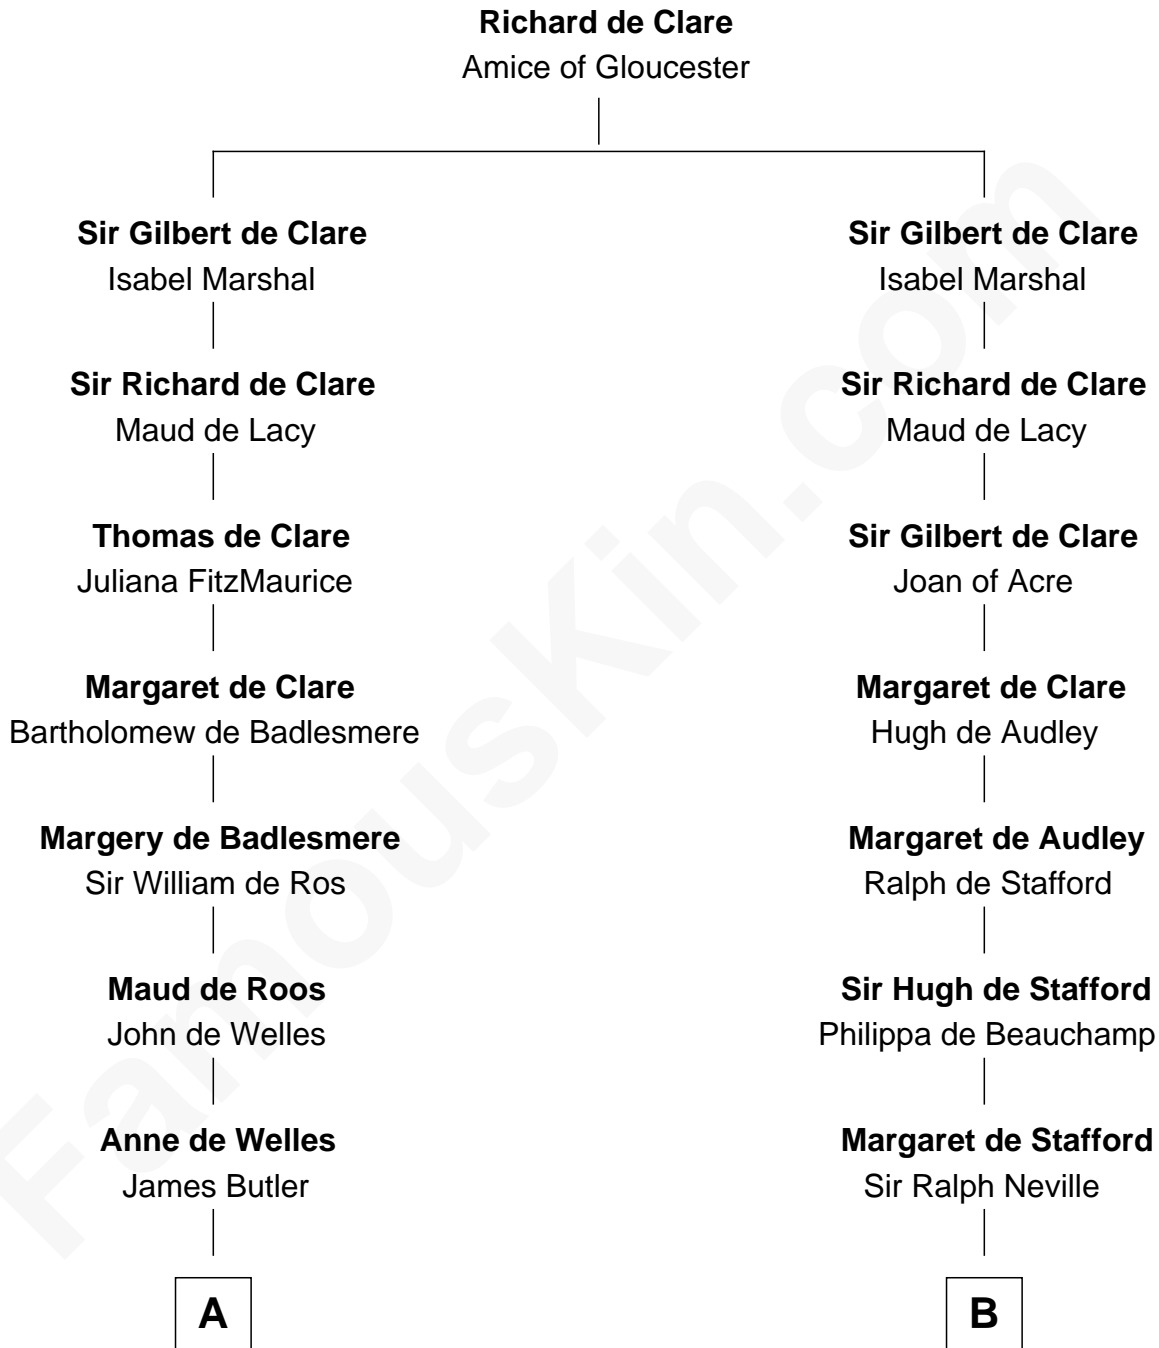

## Relationship Chart of

### Jay Gould

*American Railroad "Robber Baron"*

21st cousin of

**Benjamin Harrison**

*23rd U.S. President*

**C**

**Eleazer Osborn**  
Hannah Bulkeley

**Eleazer Osborn**  
Sarah Burr

**Anna Osborn**  
Abraham Gould

**John Burr Gould**  
Mary More

**Jay Gould**  
*"Robber Baron"*

**D**

**Benjamin Harrison**  
Anne Carter

**Benjamin Harrison**  
Elizabeth Bassett

**Gen. William Henry Harrison**  
Anna Tuthill Symmes