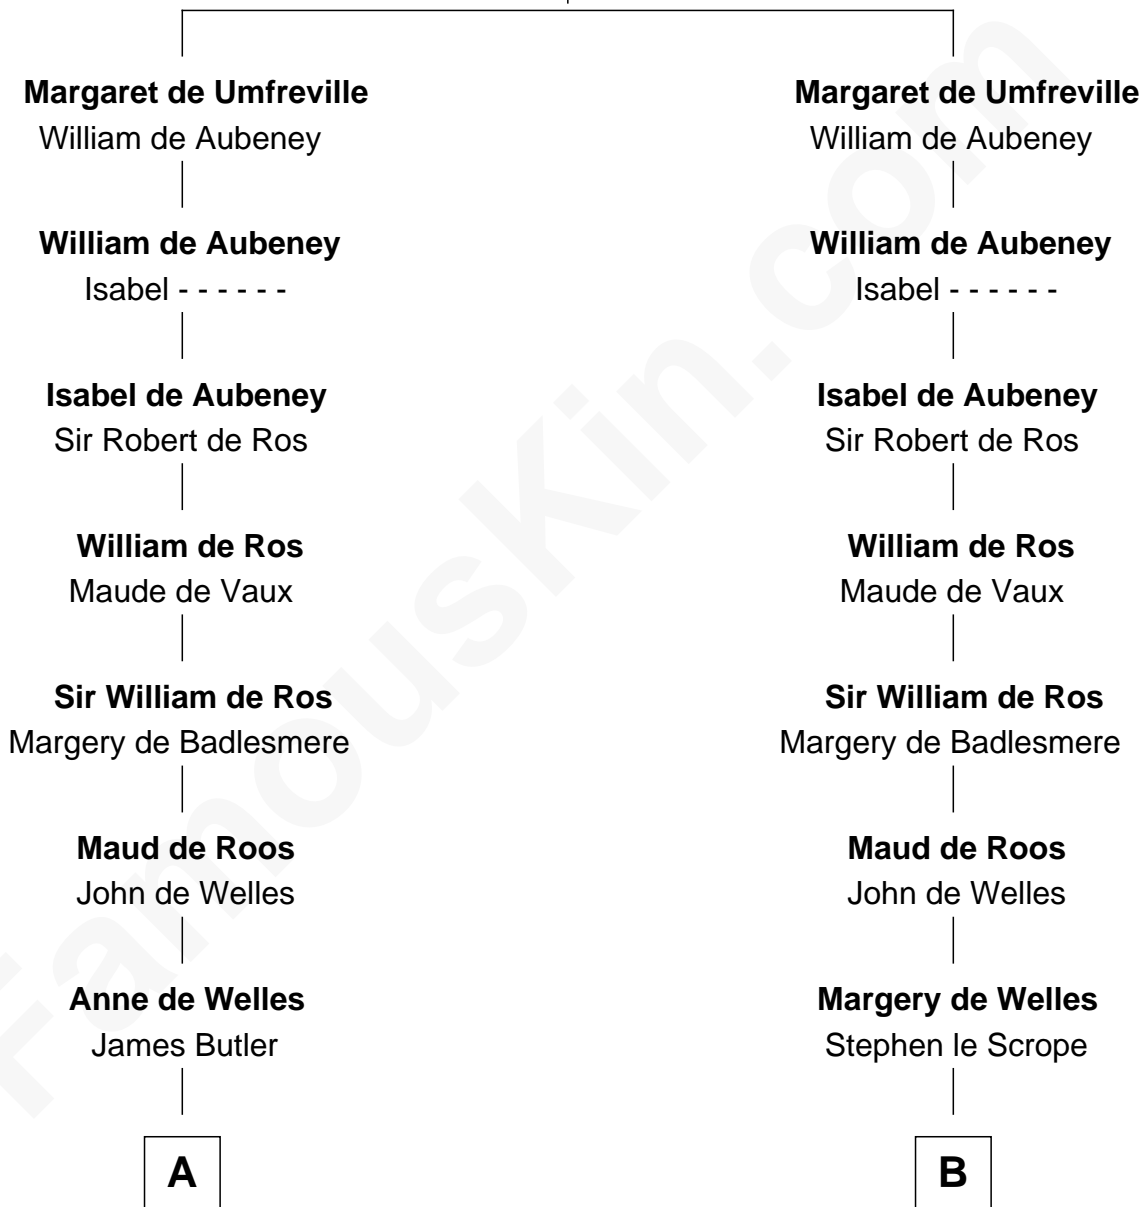

FamousKin.com

Relationship Chart of

Jay Gould

American Railroad "Robber Baron"

21st cousin of

Benjamin Harrison

23rd U.S. President

Sir Odinel de Umfreville

Alice de Lucy

C

Eleazer Osborn
Hannah Bulkeley

Eleazer Osborn
Sarah Burr

Anna Osborn
Abraham Gould

John Burr Gould
Mary More

Jay Gould
"Robber Baron"

D

Benjamin Harrison
Anne Carter

Benjamin Harrison
Elizabeth Bassett

Gen. William Henry Harrison
Anna Tuthill Symmes

John Scott Harrison
Elizabeth Ramsey Irwin

Benjamin Harrison
23rd U.S. President