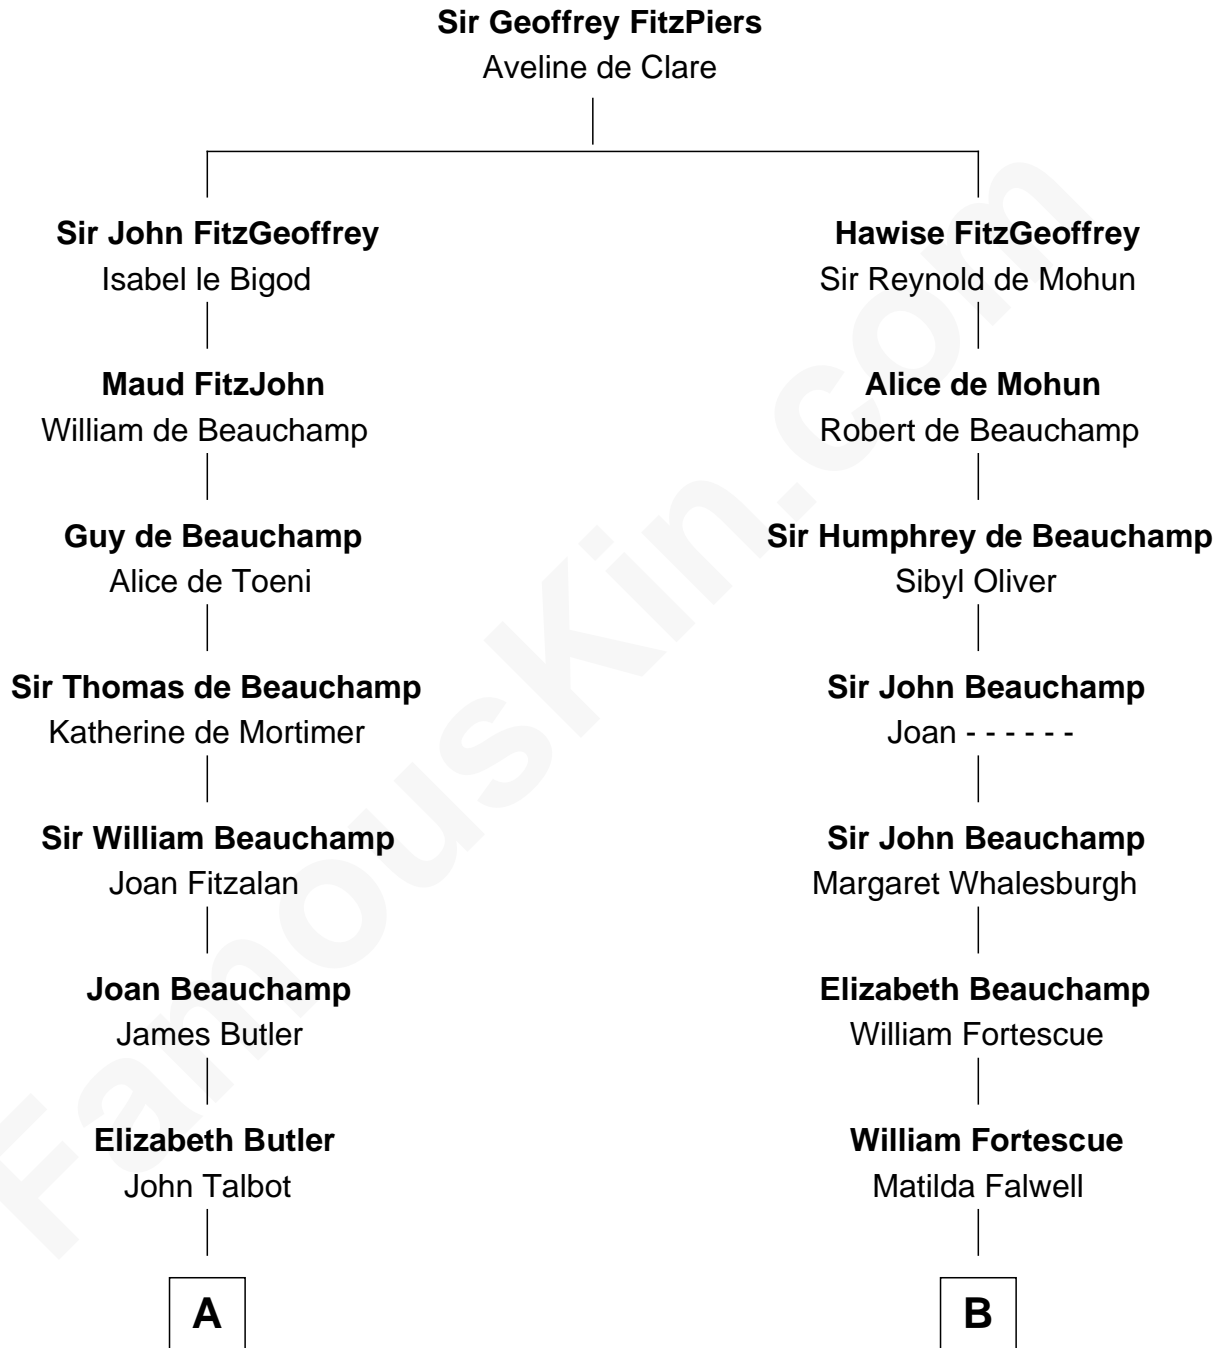

FamousKin.com

Relationship Chart of

Jay Gould

American Railroad "Robber Baron"

19th cousin 1 time removed of

Harriet Beecher Stowe

Author of *Uncle Tom's Cabin*

C

Anna Osborn
Abraham Gould

John Burr Gould
Mary More

Jay Gould
"Robber Baron"

D

Andrew Ward
Diana Hubbard

Roxana Ward
Eli Foote

Roxana Foote
Rev. Dr. Lyman Beecher

Harriet Beecher Stowe
Author of Uncle Tom's Cabin