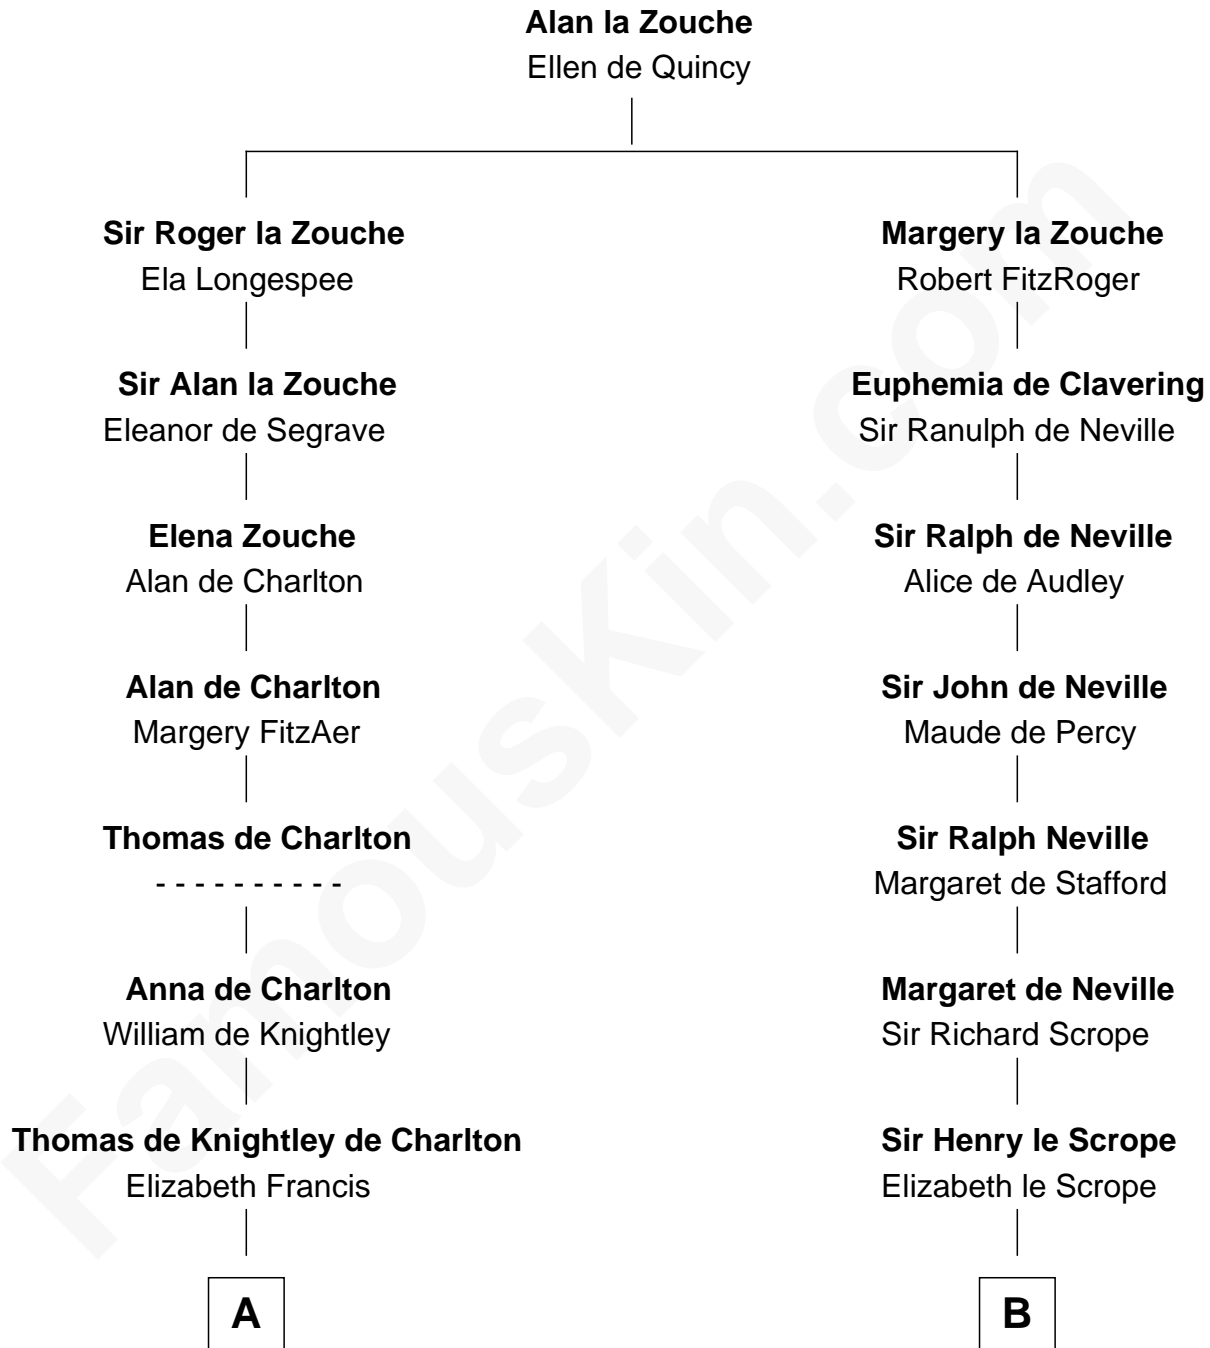

Benjamin Harrison V

Signer of the Declaration of Independence