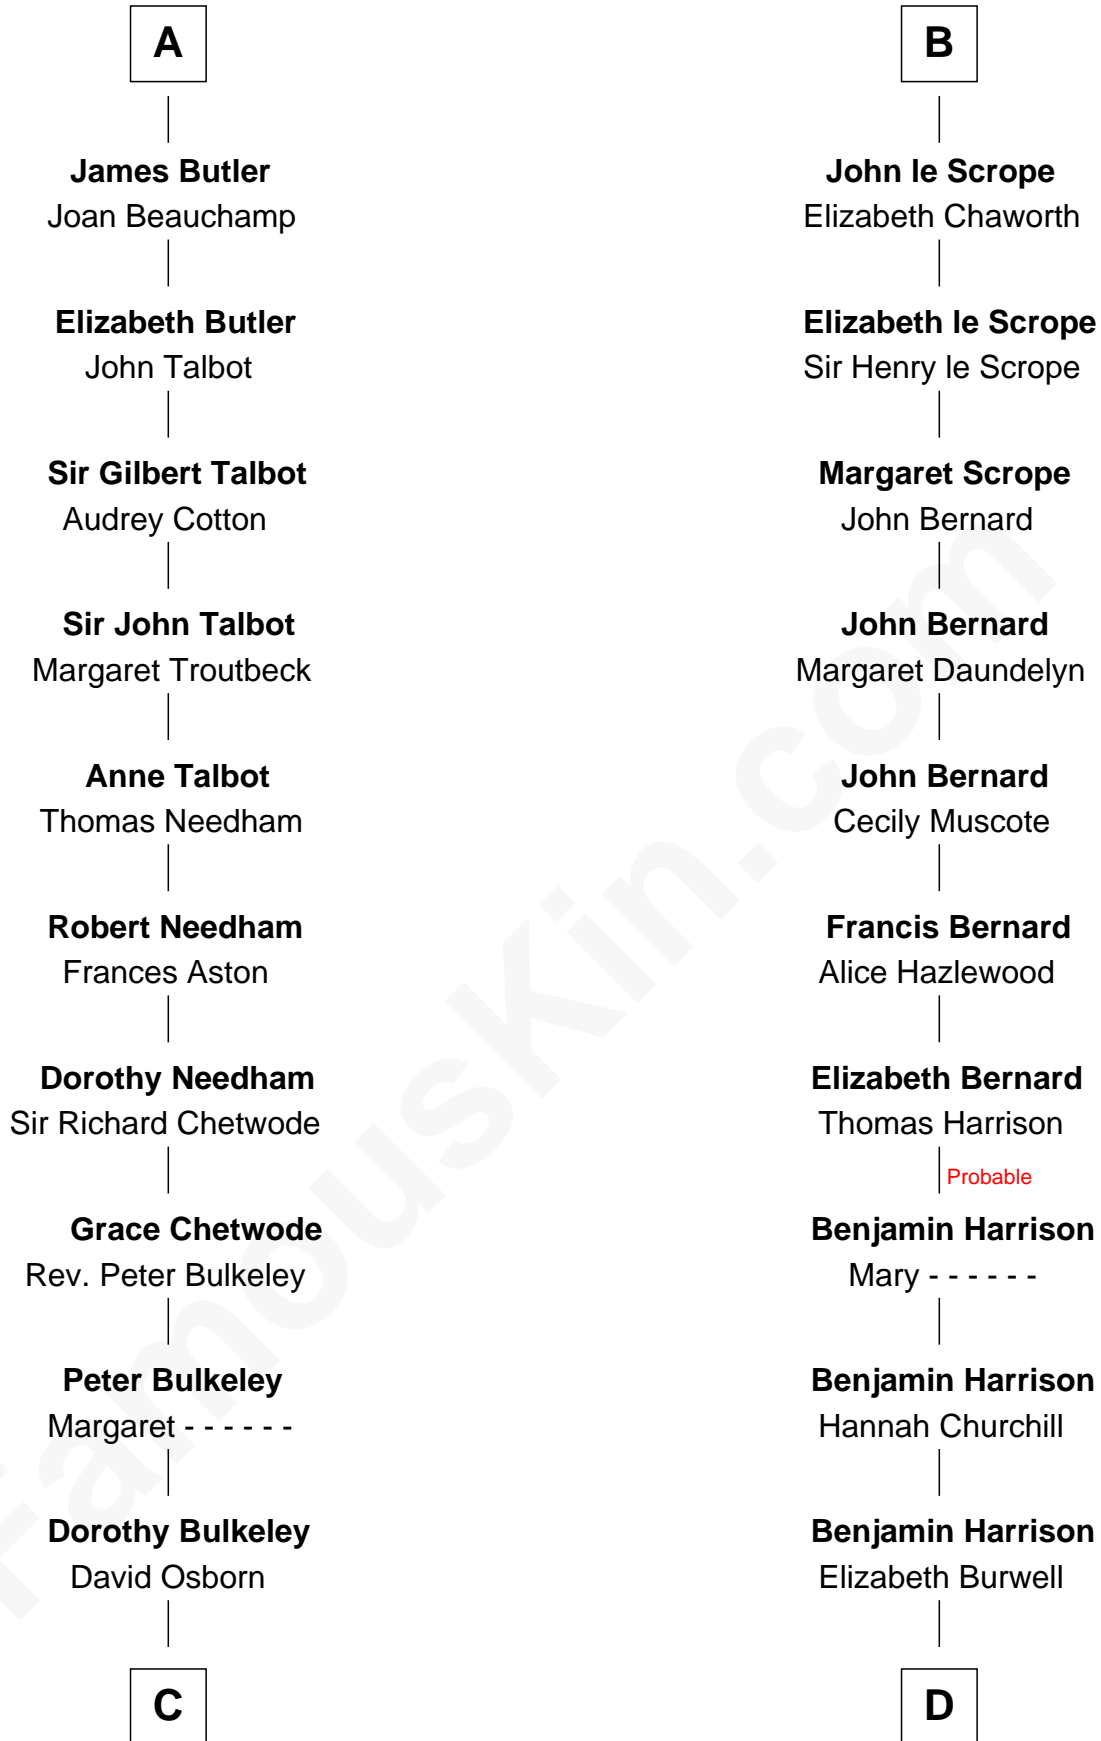

FamousKin.com

Relationship Chart of

Jay Gould

American Railroad "Robber Baron"

18th cousin 3 times removed of

Benjamin Harrison V

Signer of the Declaration of Independence

C

Eleazer Osborn
Hannah Bulkeley

Eleazer Osborn
Sarah Burr

Anna Osborn
Abraham Gould

John Burr Gould
Mary More

Jay Gould
"Robber Baron"

D

Benjamin Harrison
Anne Carter

Benjamin Harrison V
Signer of Declaration of Independence