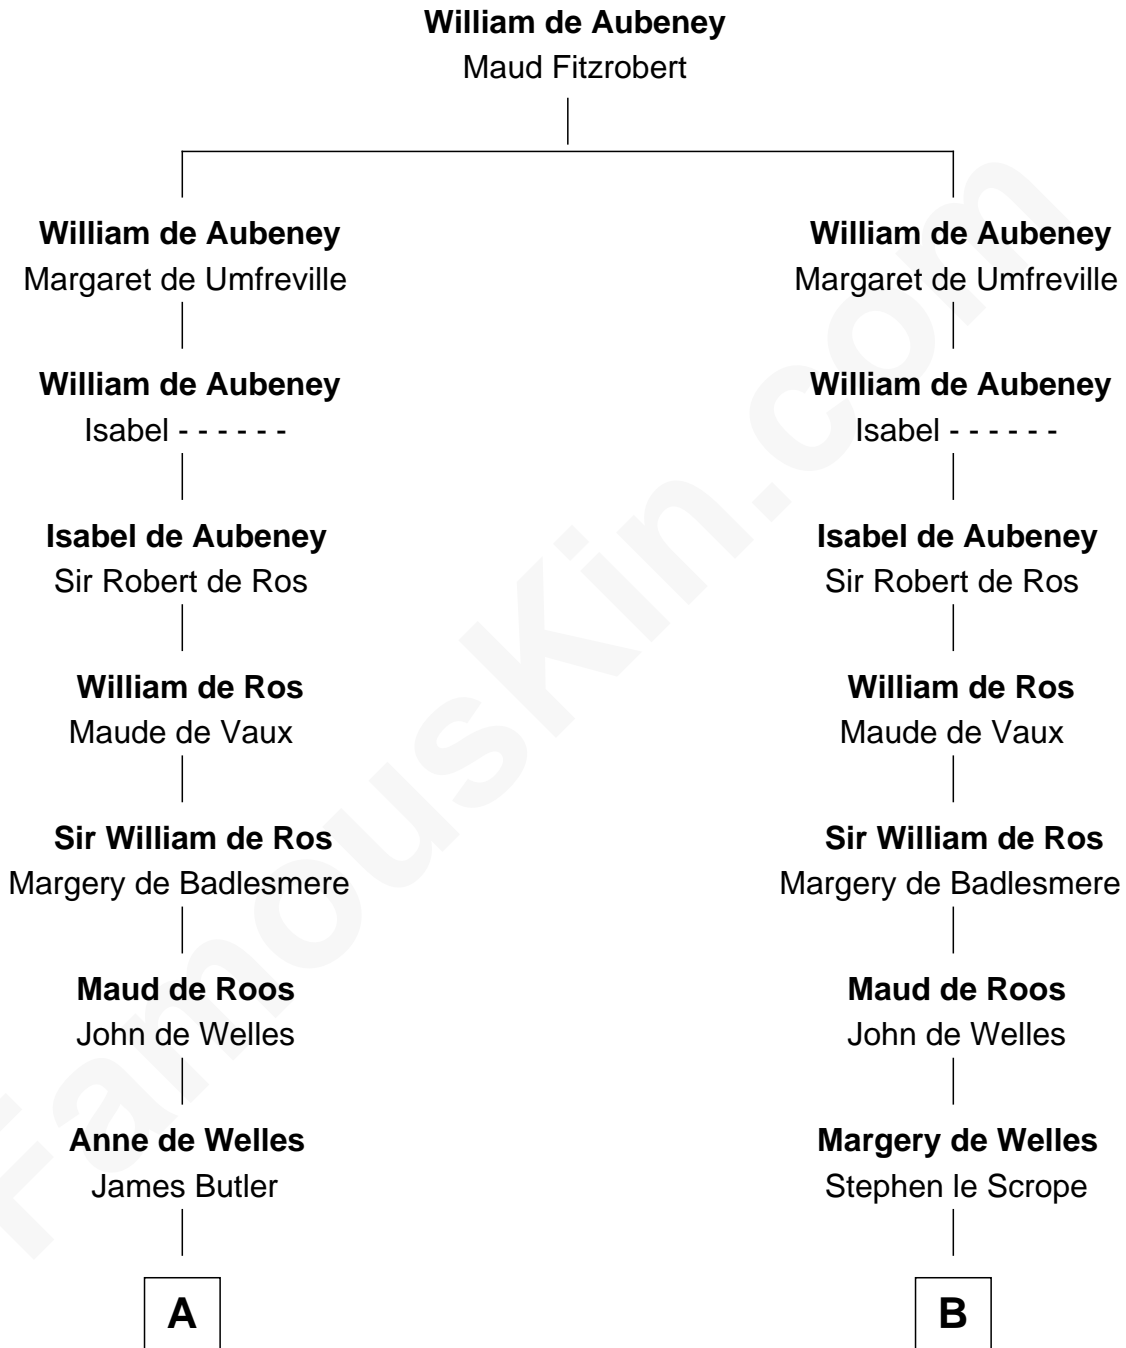

FamousKin.com

Relationship Chart of

Jay Gould

American Railroad "Robber Baron"

18th cousin 3 times removed of

Benjamin Harrison V

Signer of the Declaration of Independence

C

Eleazer Osborn
Hannah Bulkeley

Eleazer Osborn
Sarah Burr

Anna Osborn
Abraham Gould

John Burr Gould
Mary More

Jay Gould
"Robber Baron"

D

Benjamin Harrison
Anne Carter

Benjamin Harrison V
Signer of Declaration of Independence