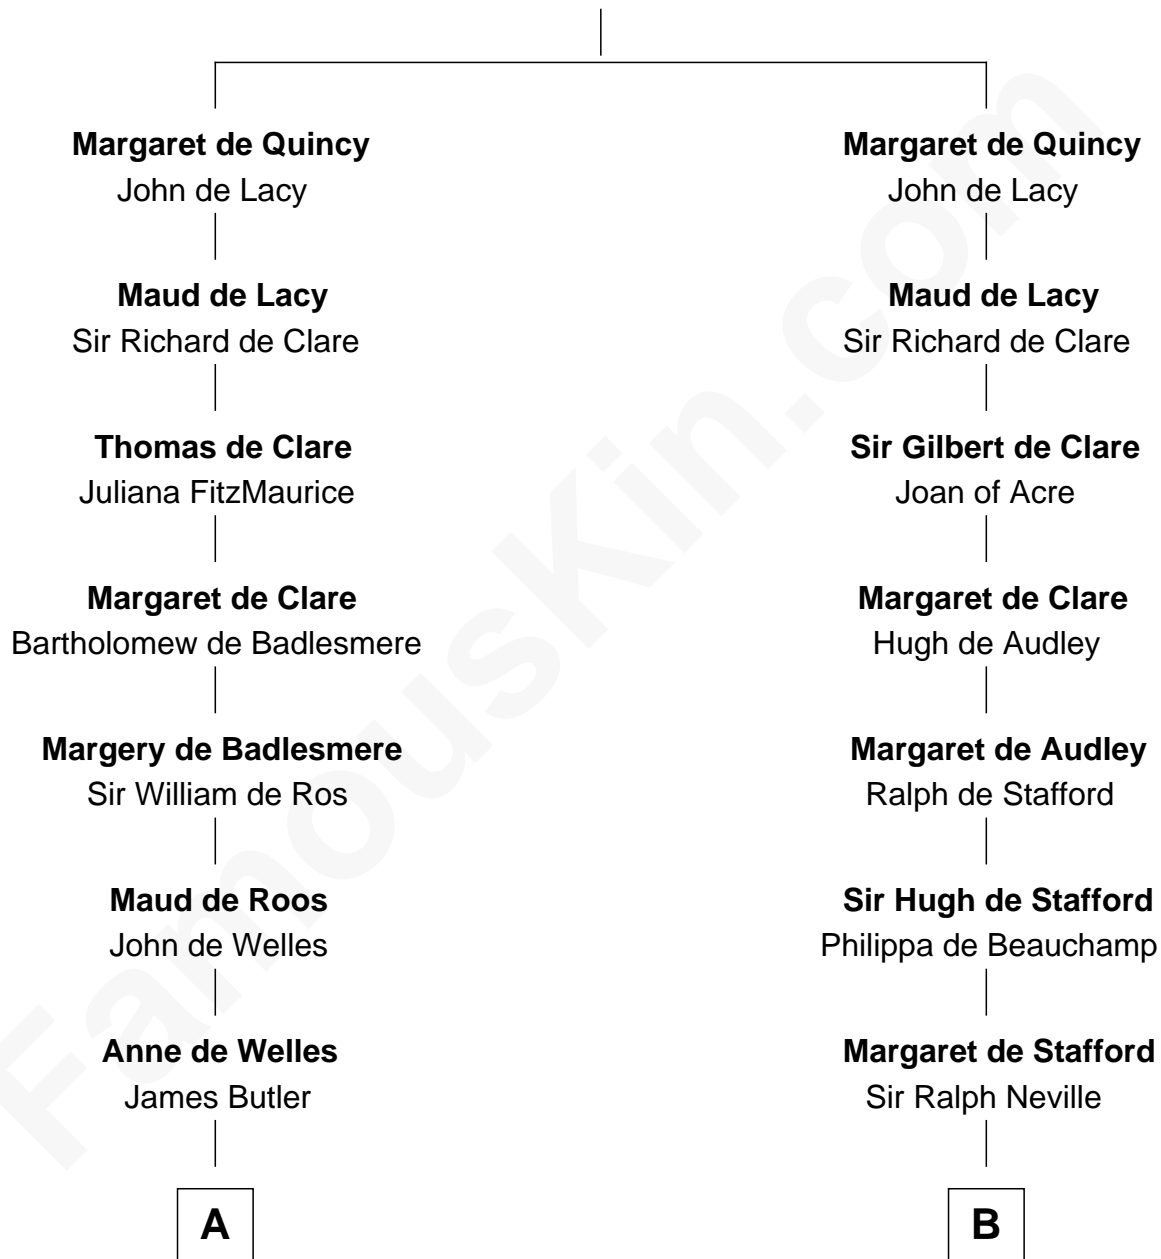

FamousKin.com

Relationship Chart of

Jay Gould

American Railroad "Robber Baron"

18th cousin 3 times removed of

Benjamin Harrison V

Signer of the Declaration of Independence

Sir Robert II de Quincy

Hawise of Chester

C

Eleazer Osborn
Hannah Bulkeley

Eleazer Osborn
Sarah Burr

Anna Osborn
Abraham Gould

John Burr Gould
Mary More

Jay Gould
"Robber Baron"

D

Benjamin Harrison
Anne Carter

Benjamin Harrison V
Signer of Declaration of Independence

FamousKin.com