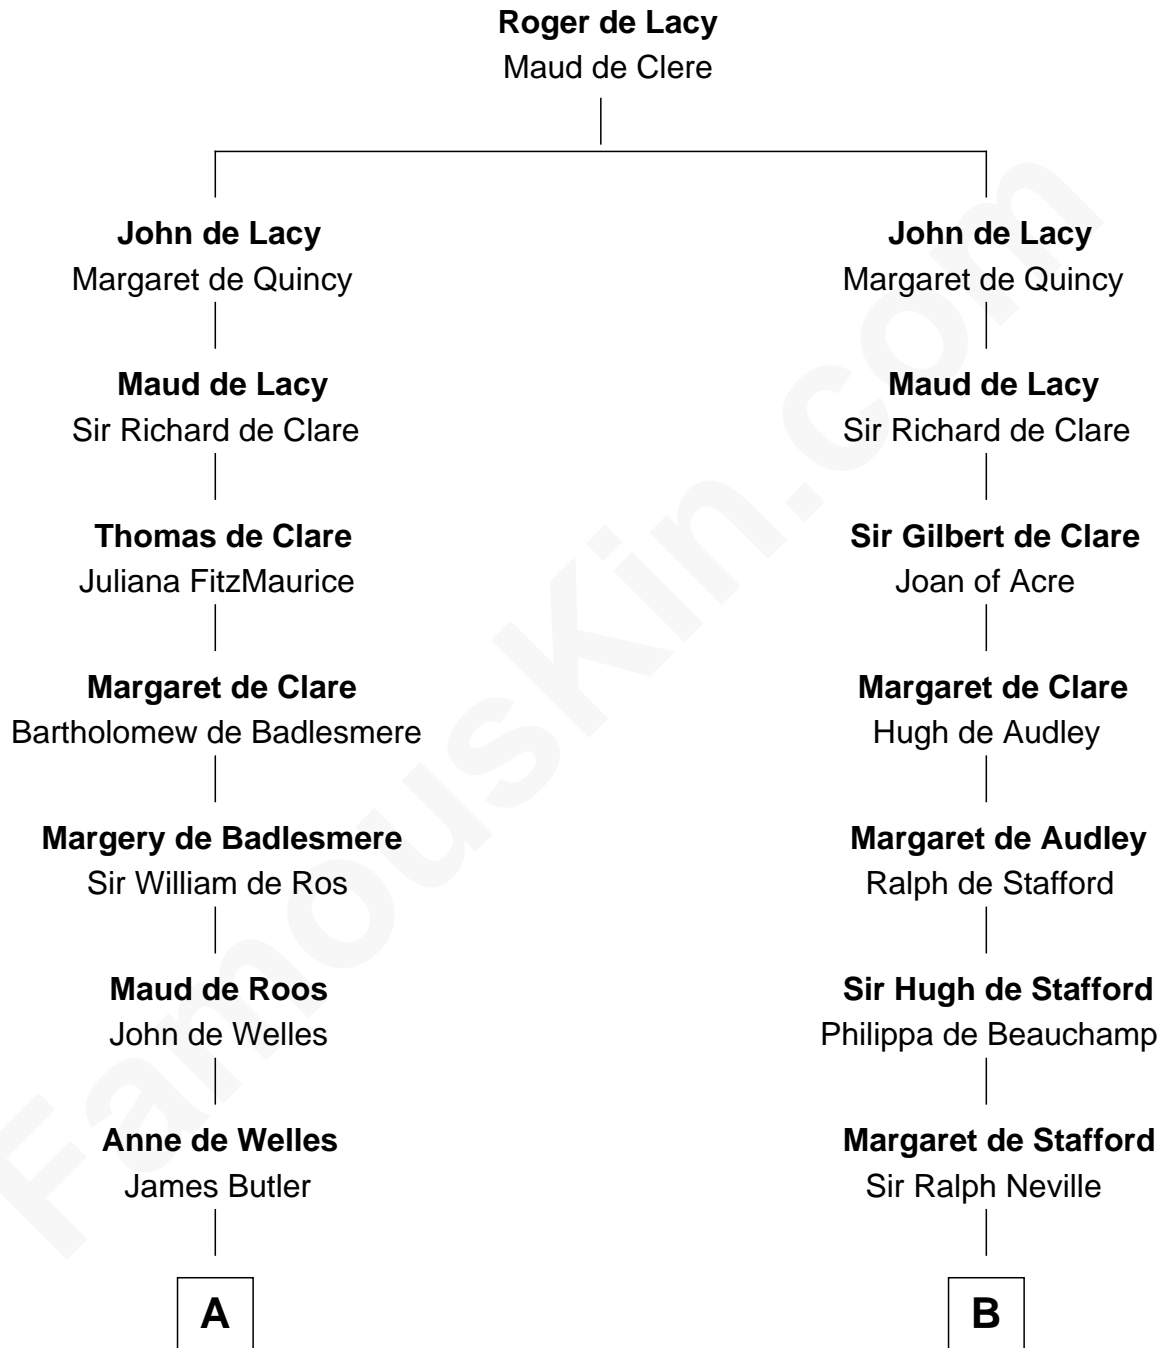

FamousKin.com

Relationship Chart of

Jay Gould

American Railroad "Robber Baron"

18th cousin 3 times removed of

Benjamin Harrison V

Signer of the Declaration of Independence

C

Eleazer Osborn
Hannah Bulkeley

Eleazer Osborn
Sarah Burr

Anna Osborn
Abraham Gould

John Burr Gould
Mary More

Jay Gould
"Robber Baron"

D

Benjamin Harrison
Anne Carter

Benjamin Harrison V
Signer of Declaration of Independence

FamousKin.com