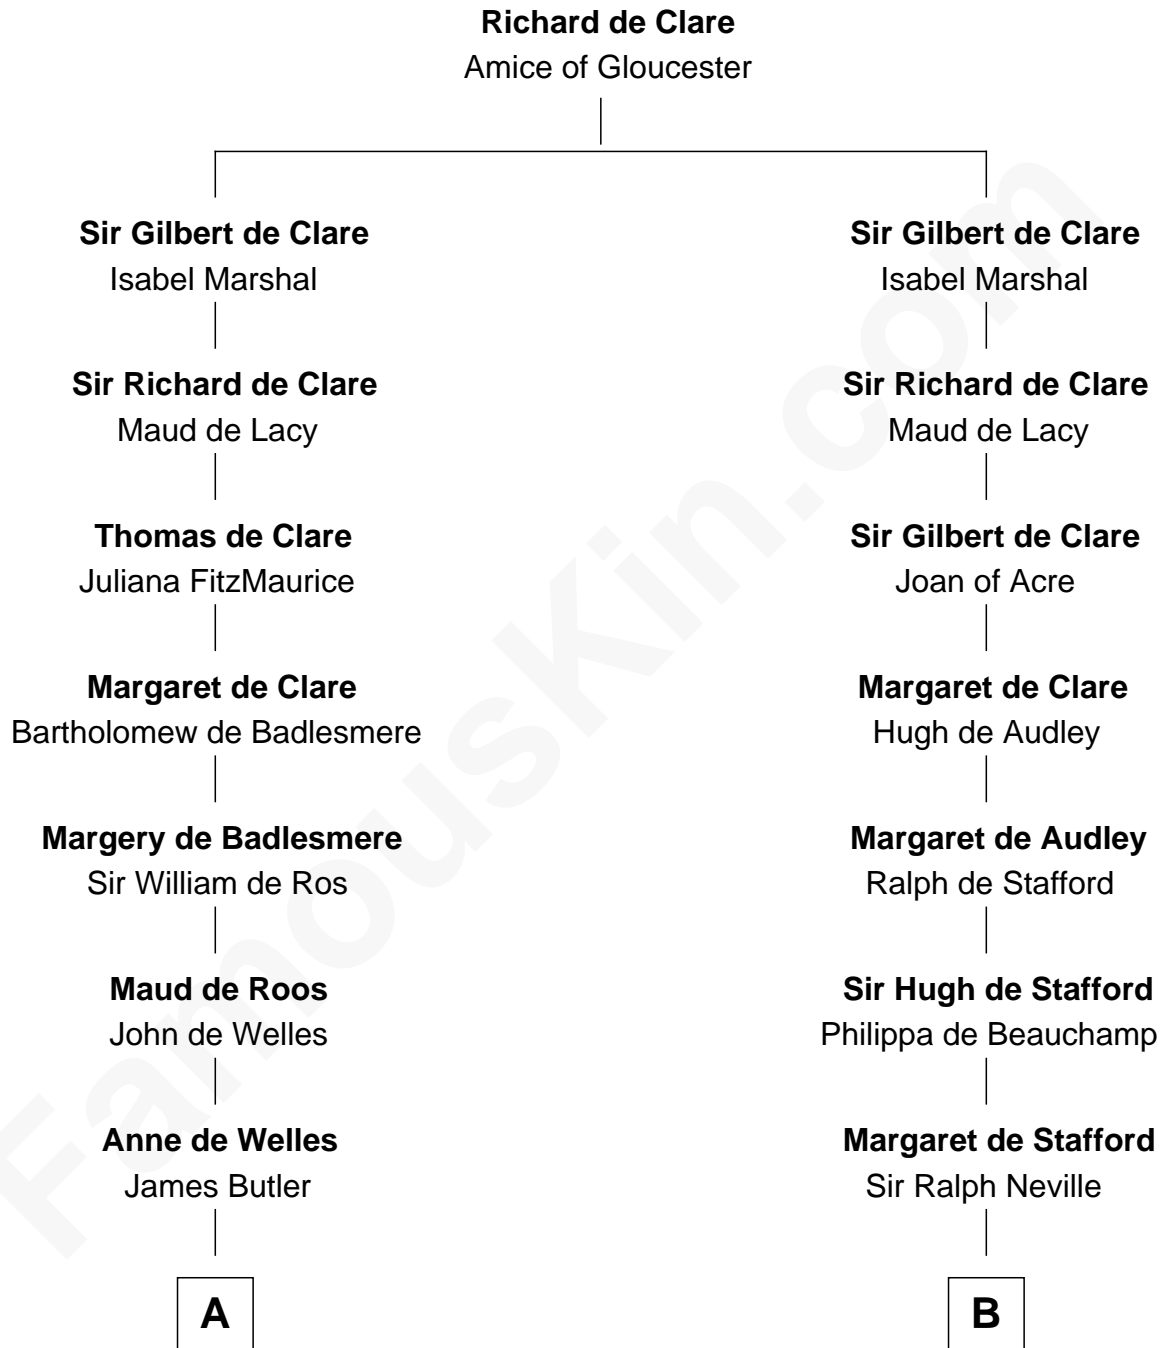

## Relationship Chart of

### Jay Gould

American Railroad "Robber Baron"

18th cousin 3 times removed of

### Benjamin Harrison V

Signer of the Declaration of Independence

**C**

**Eleazer Osborn**  
Hannah Bulkeley

**Eleazer Osborn**  
Sarah Burr

**Anna Osborn**  
Abraham Gould

**John Burr Gould**  
Mary More

**Jay Gould**  
*"Robber Baron"*