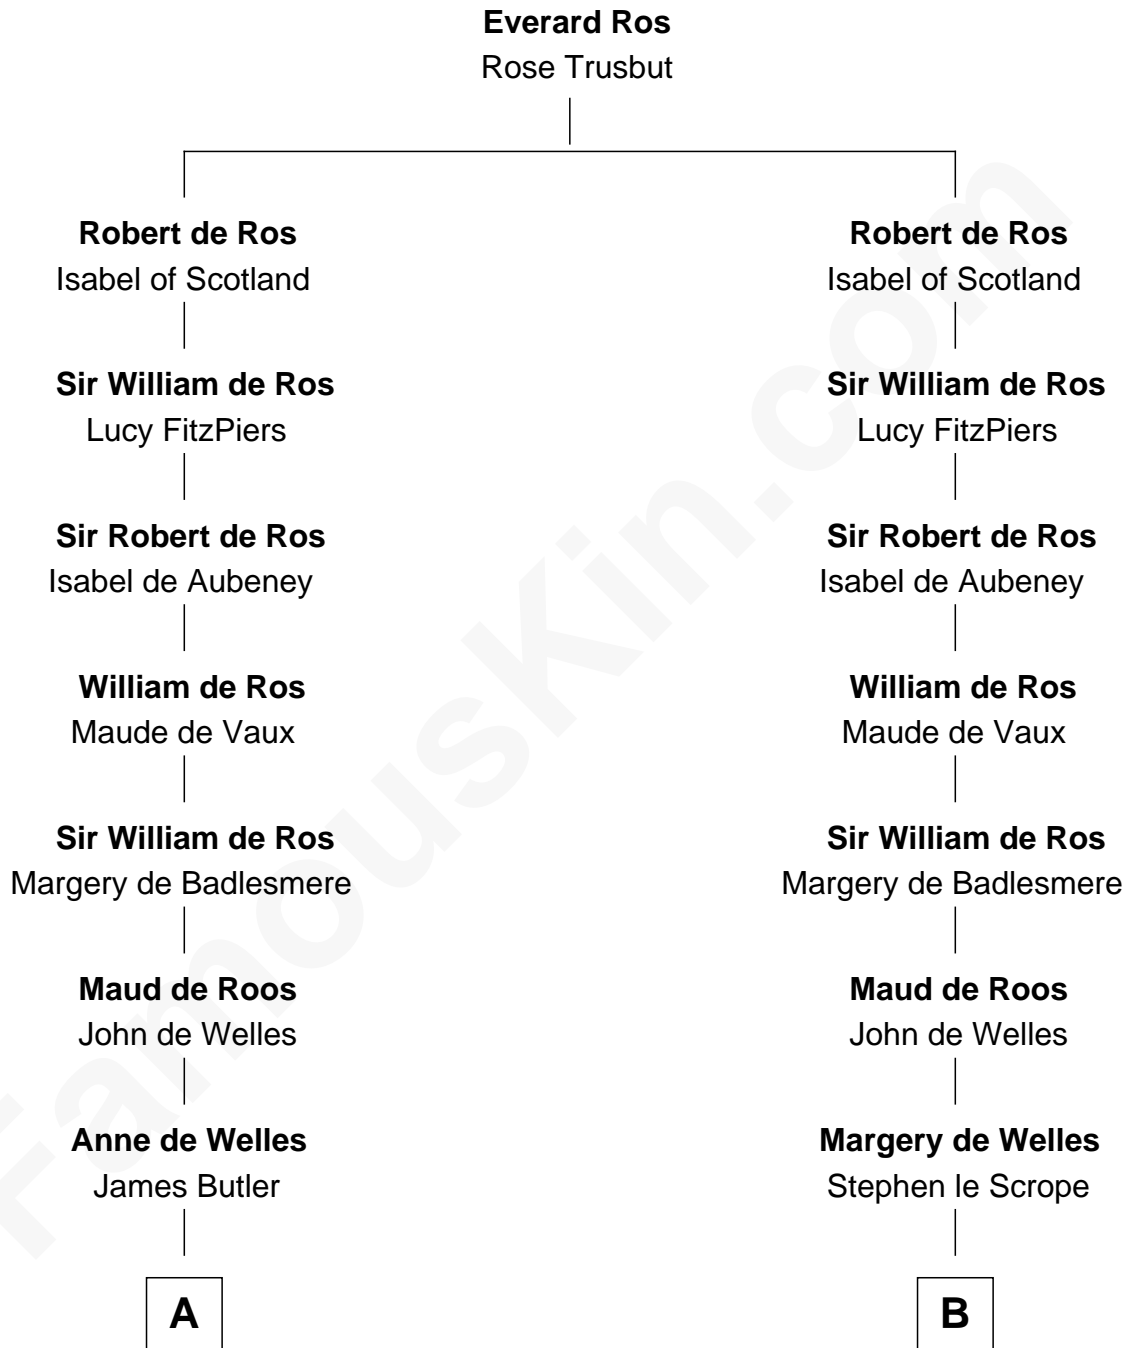

FamousKin.com

Relationship Chart of

Jay Gould

American Railroad "Robber Baron"

18th cousin 3 times removed of

Benjamin Harrison V

Signer of the Declaration of Independence

C

Eleazer Osborn
Hannah Bulkeley

Eleazer Osborn
Sarah Burr

Anna Osborn
Abraham Gould

John Burr Gould
Mary More

Jay Gould
"Robber Baron"

D

Benjamin Harrison
Anne Carter

Benjamin Harrison V
Signer of Declaration of Independence