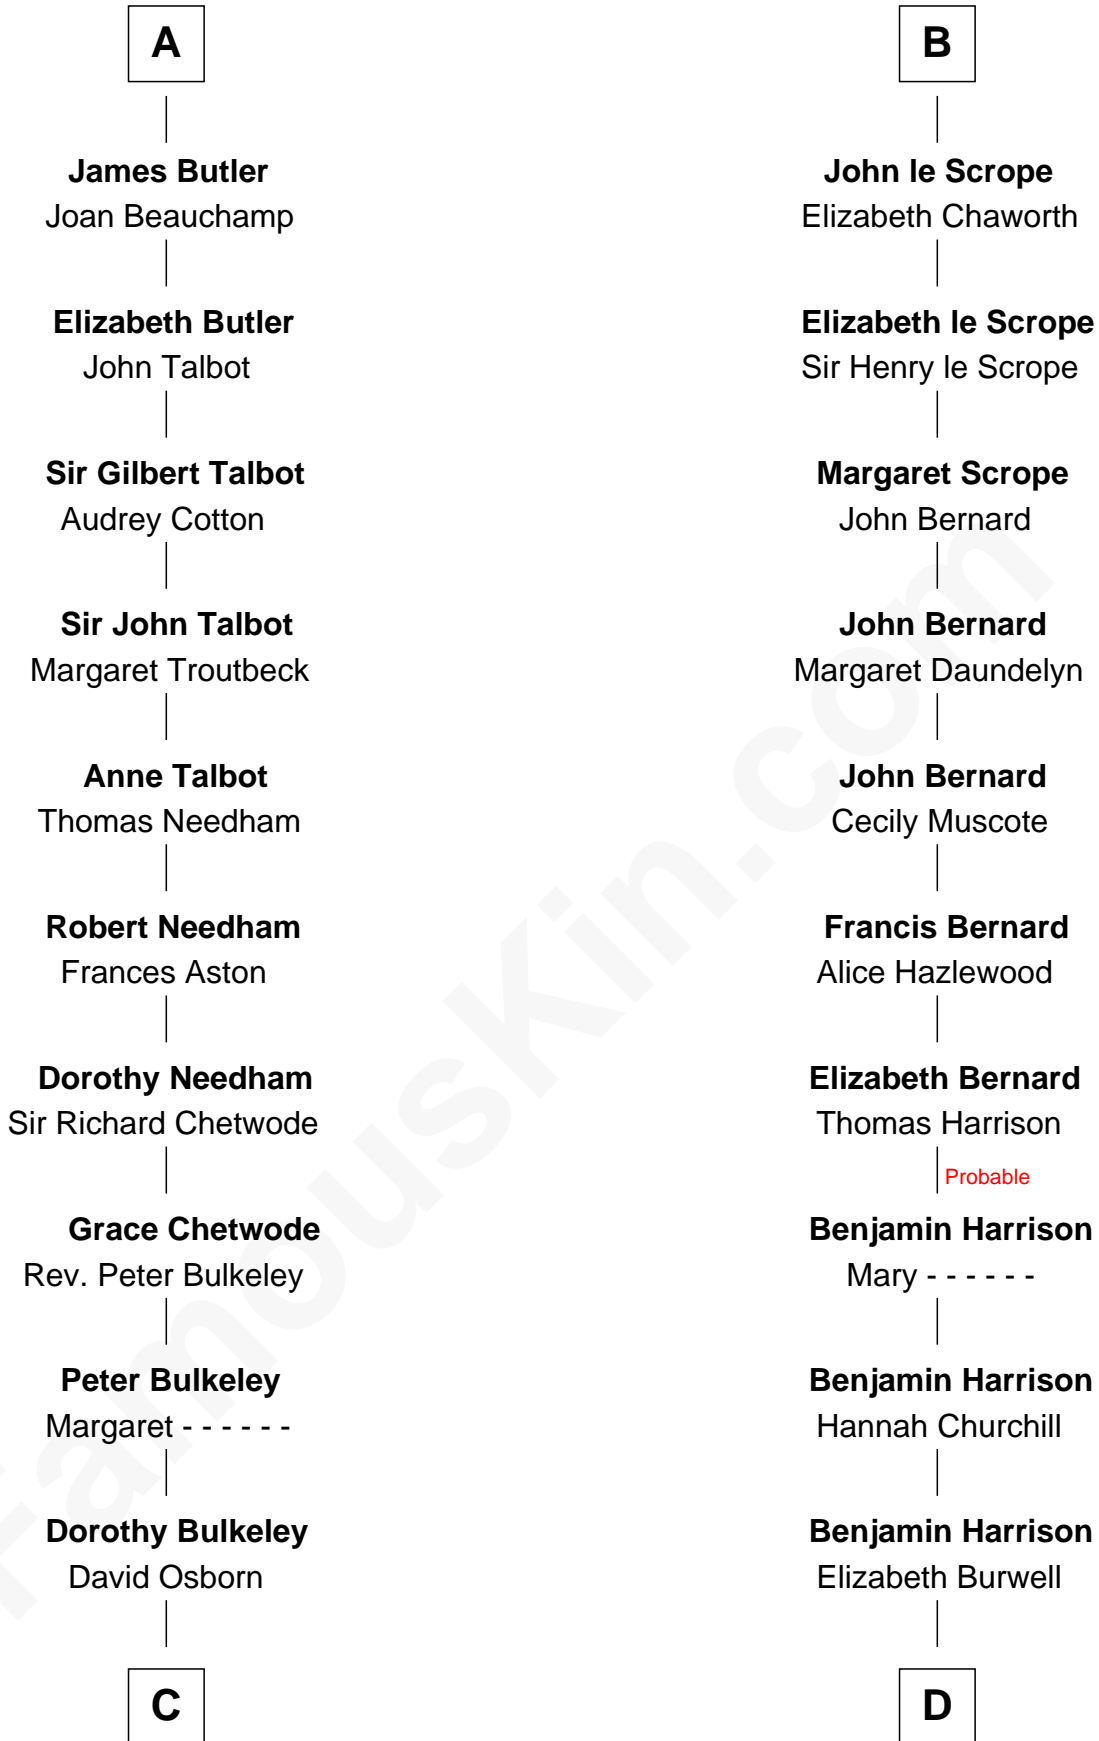

FamousKin.com

Relationship Chart of

Jay Gould

American Railroad "Robber Baron"

18th cousin 3 times removed of

Benjamin Harrison V

Signer of the Declaration of Independence

C

Eleazer Osborn
Hannah Bulkeley

Eleazer Osborn
Sarah Burr

Anna Osborn
Abraham Gould

John Burr Gould
Mary More

Jay Gould
"Robber Baron"

D

Benjamin Harrison
Anne Carter

Benjamin Harrison V
Signer of Declaration of Independence