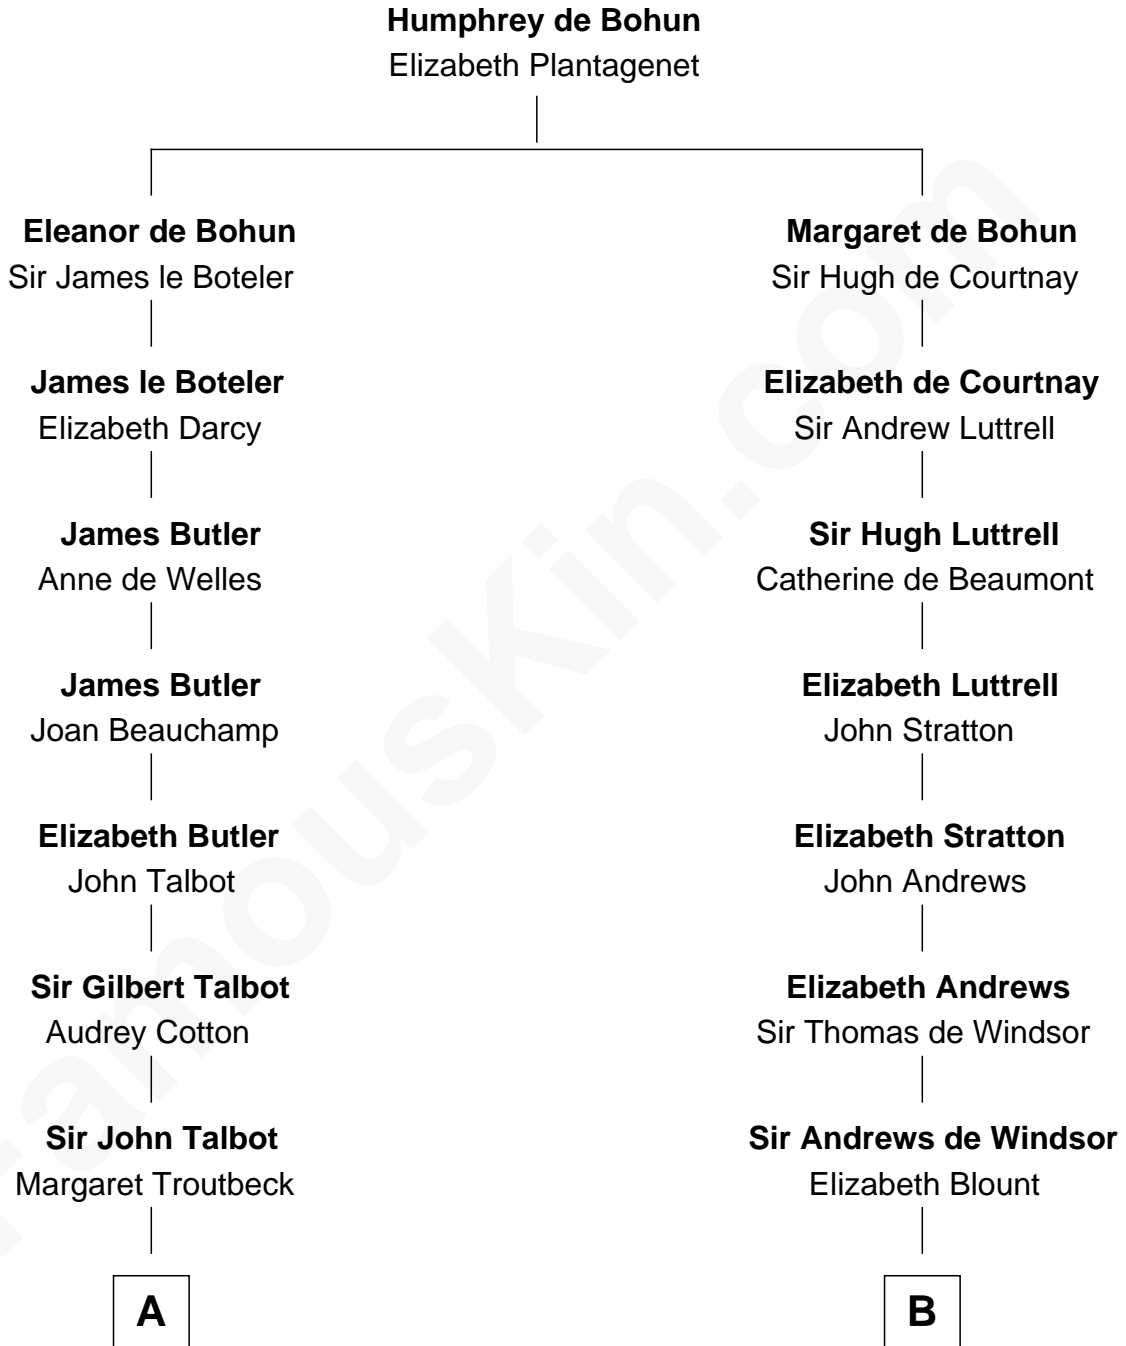

FamousKin.com

Relationship Chart of

Jay Gould

American Railroad "Robber Baron"

13th cousin 4 times removed of

Benjamin Harrison V

Signer of the Declaration of Independence

A

Eleazer Osborn
Sarah Burr

Anna Osborn
Abraham Gould

John Burr Gould
Mary More

Jay Gould
"Robber Baron"

B

Edith Windsor
George Ludlow

Thomas Ludlow
Jane Pyle

Gabriel Ludlow
Phillis - - - - -