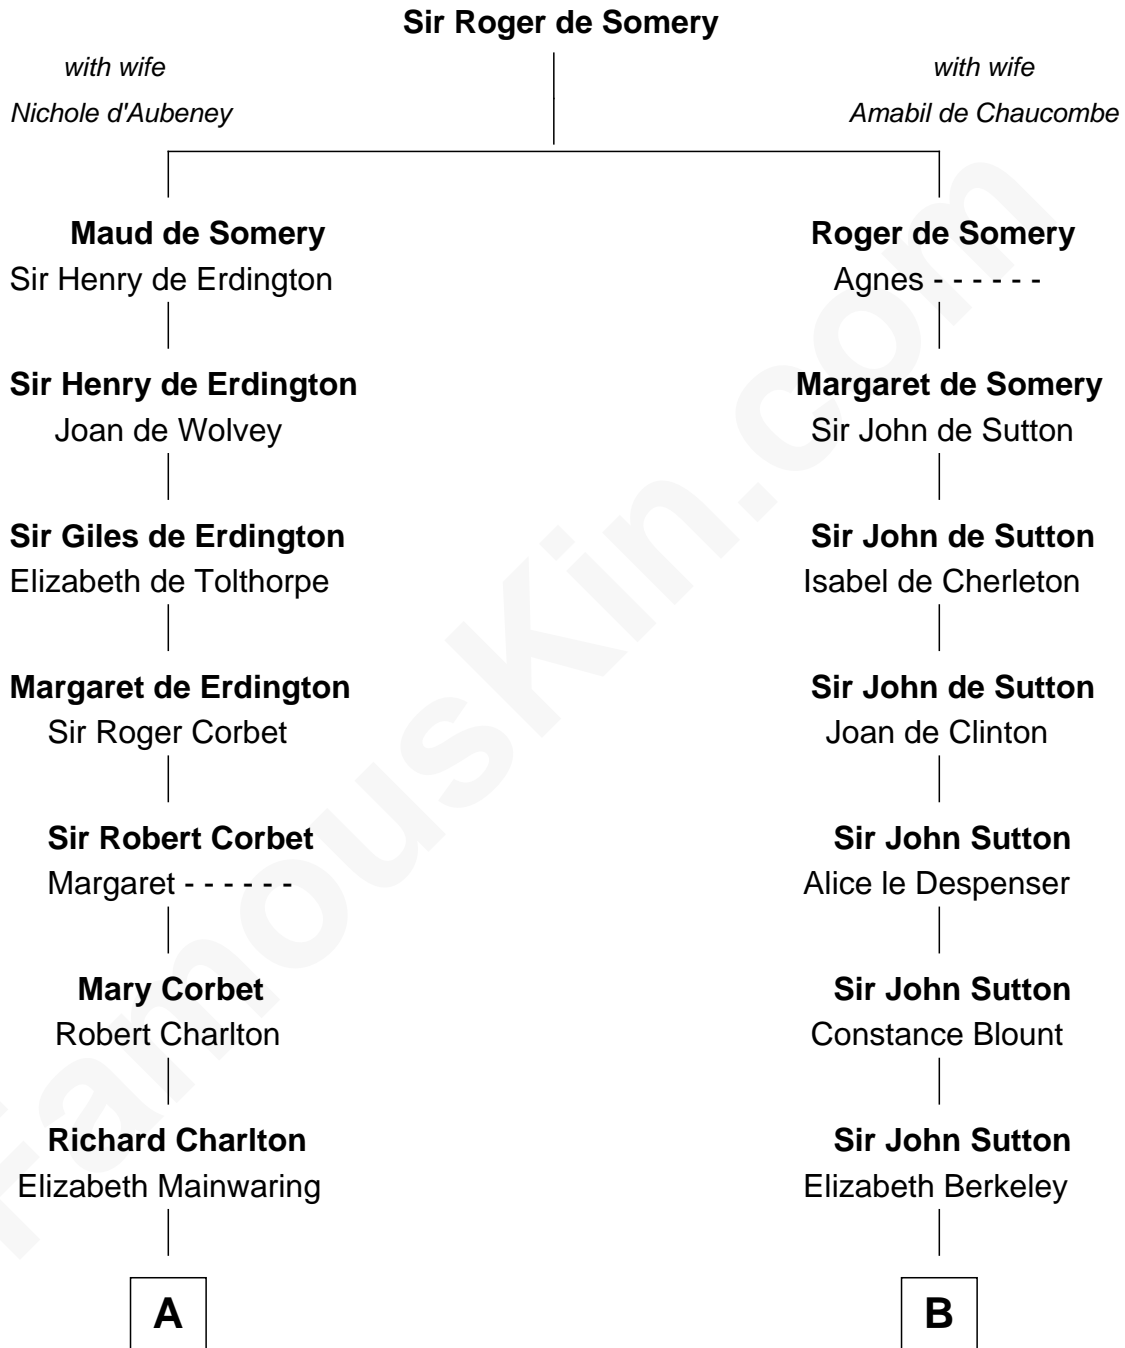

FamousKin.com

Relationship Chart of

Jay Gould

American Railroad "Robber Baron"

17th cousin 3 times removed of

William Marsh Rice
 Founder of Rice University

C

Hannah Holbrook

Urban Bates

Sarah Bates

David Rice

David Rice

Patty Hall

William Marsh Rice

Founder of Rice University

FamousKin.com