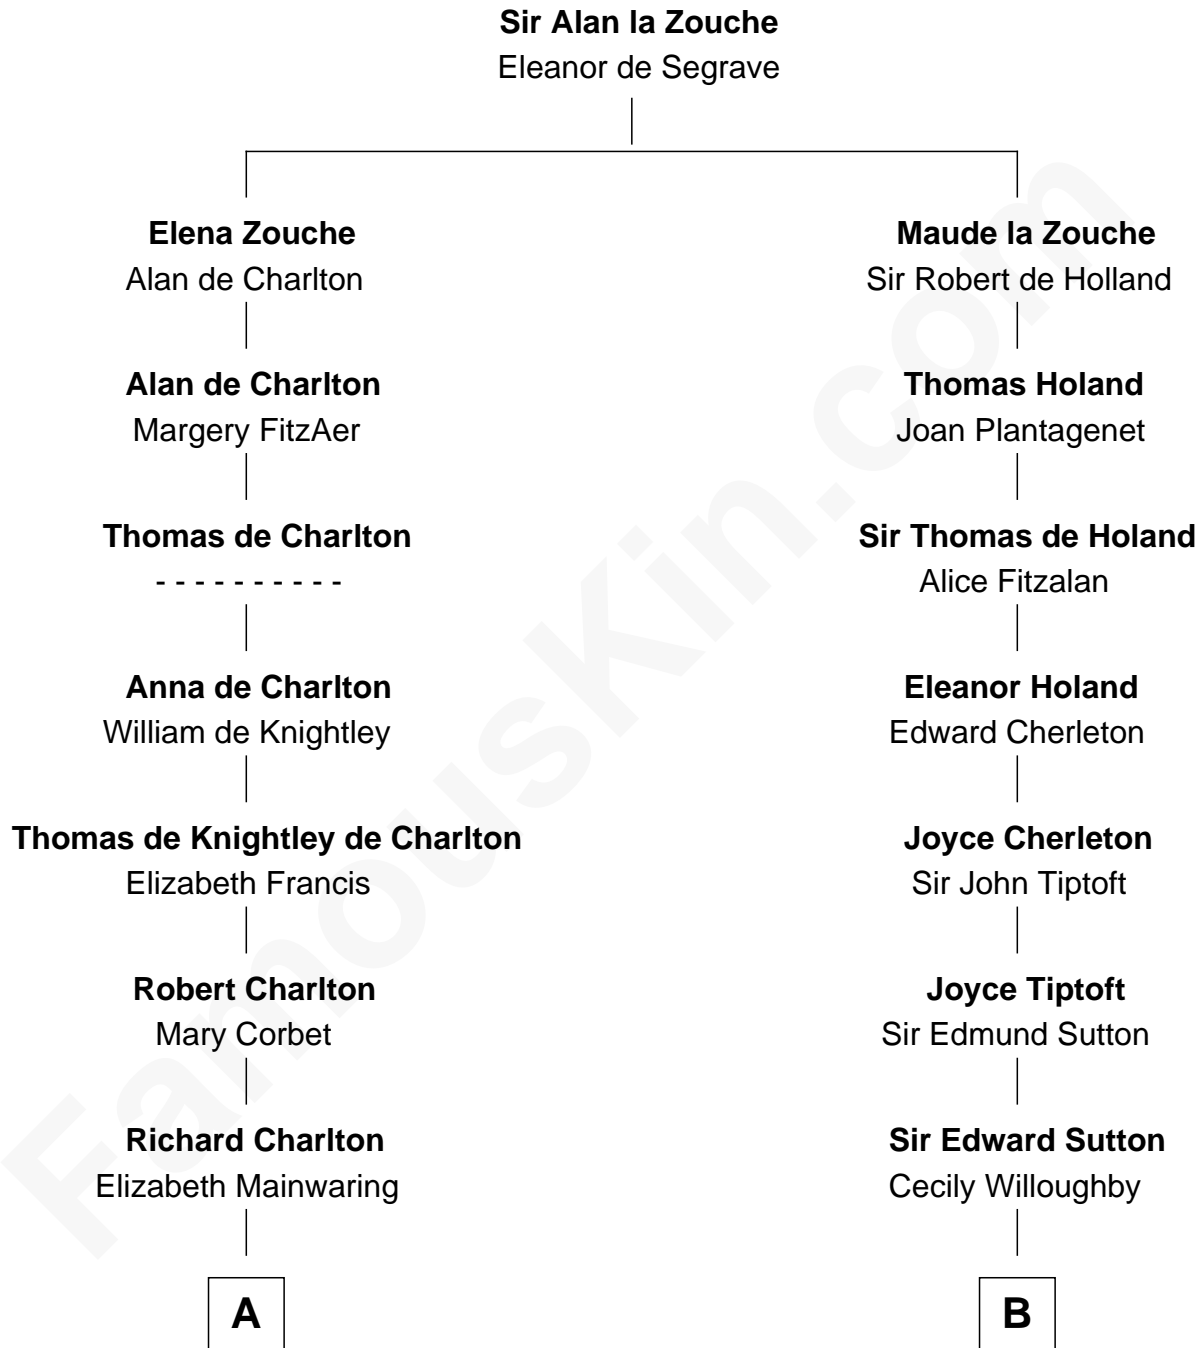

FamousKin.com

Relationship Chart of

Jay Gould

American Railroad "Robber Baron"

17th cousin 1 time removed of

William Marsh Rice
Founder of Rice University

C

David Rice
Patty Hall

William Marsh Rice
Founder of Rice University

FamousKin.com