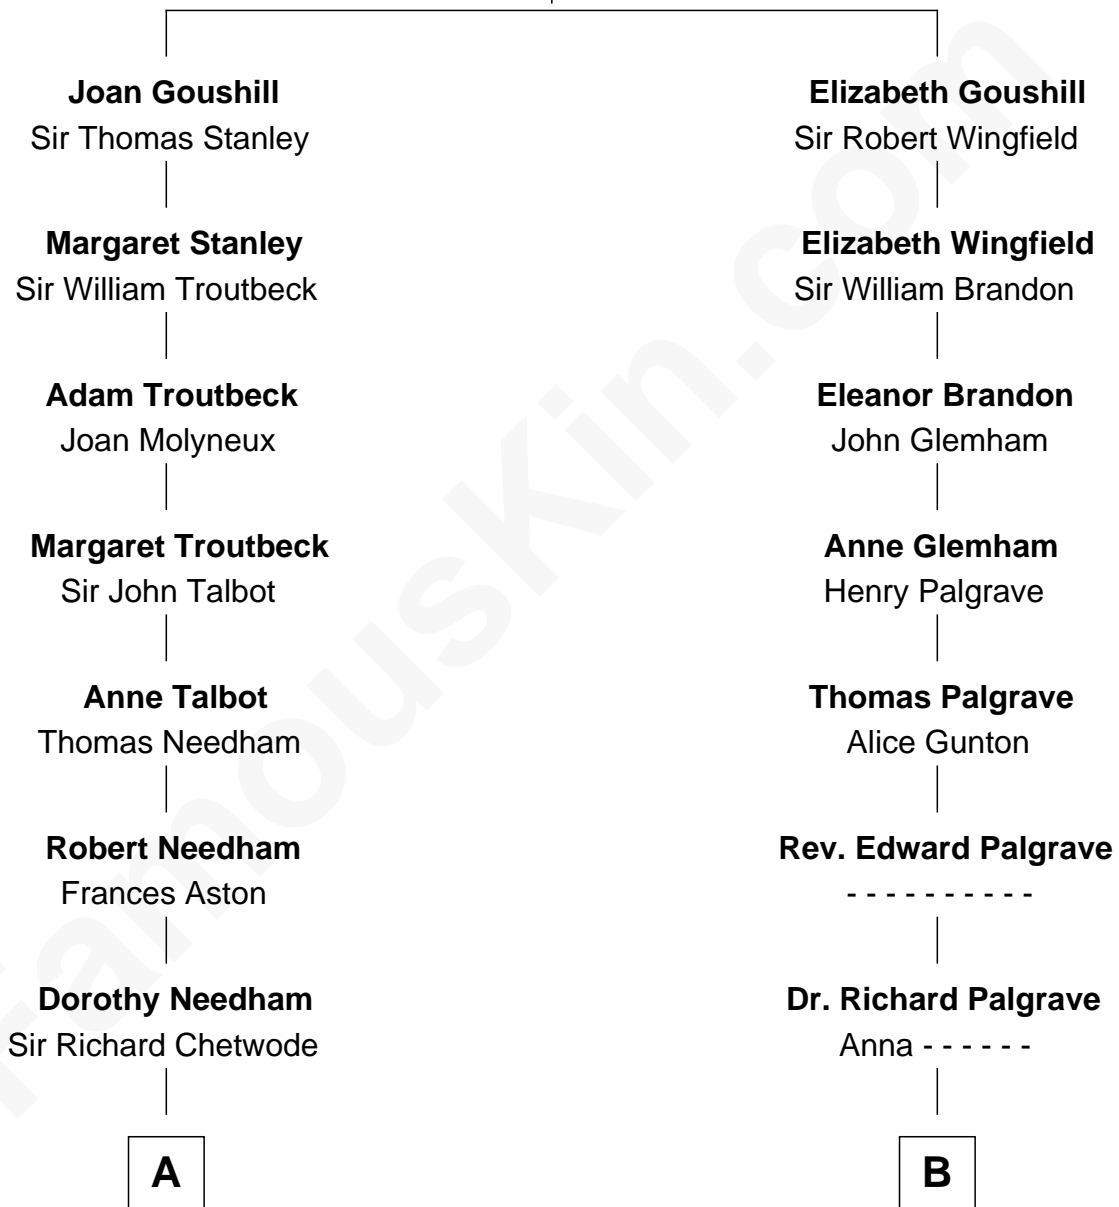

FamousKin.com

Relationship Chart of

Jay Gould

American Railroad "Robber Baron"

14th cousin of

William Marsh Rice
Founder of Rice University

Sir Robert Goushill
Elizabeth Fitzalan

A

Jay Gould
"Robber Baron"

B

Sarah Palgrave
Dr. John Alcock

Joanna Alcock
Ephraim Hunt

Ebenezer Hunt
Mary Lovell

Mary Hunt
John Holbrook

Hannah Holbrook
Urban Bates

Sarah Bates
David Rice