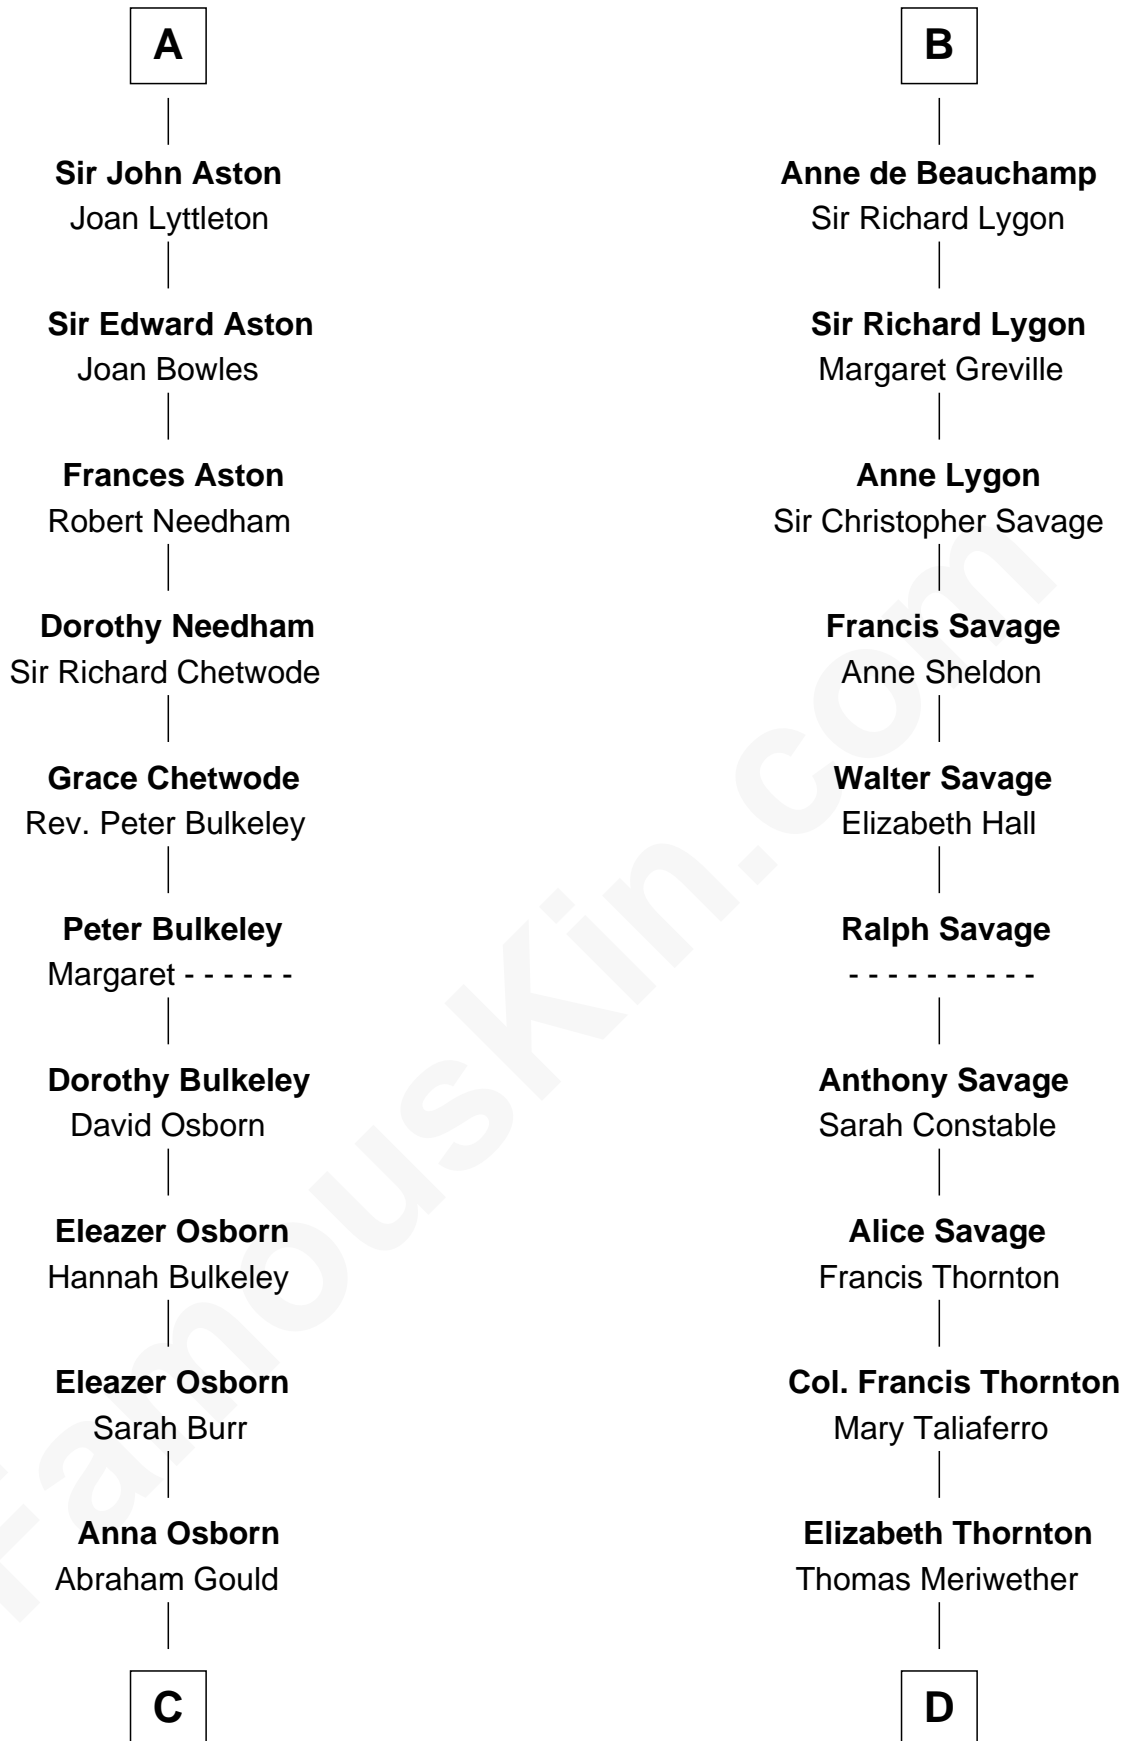

## Relationship Chart of

### Jay Gould

*American Railroad "Robber Baron"*

18th cousin of

### Meriwether Lewis

*Lewis and Clark Expedition*

**C**

**John Burr Gould**

Mary More

**Jay Gould**

*"Robber Baron"*

**D**

**Lucy Meriwether**

William Lewis

**Meriwether Lewis**

*Lewis and Clark Expedition*

FamousKin.com