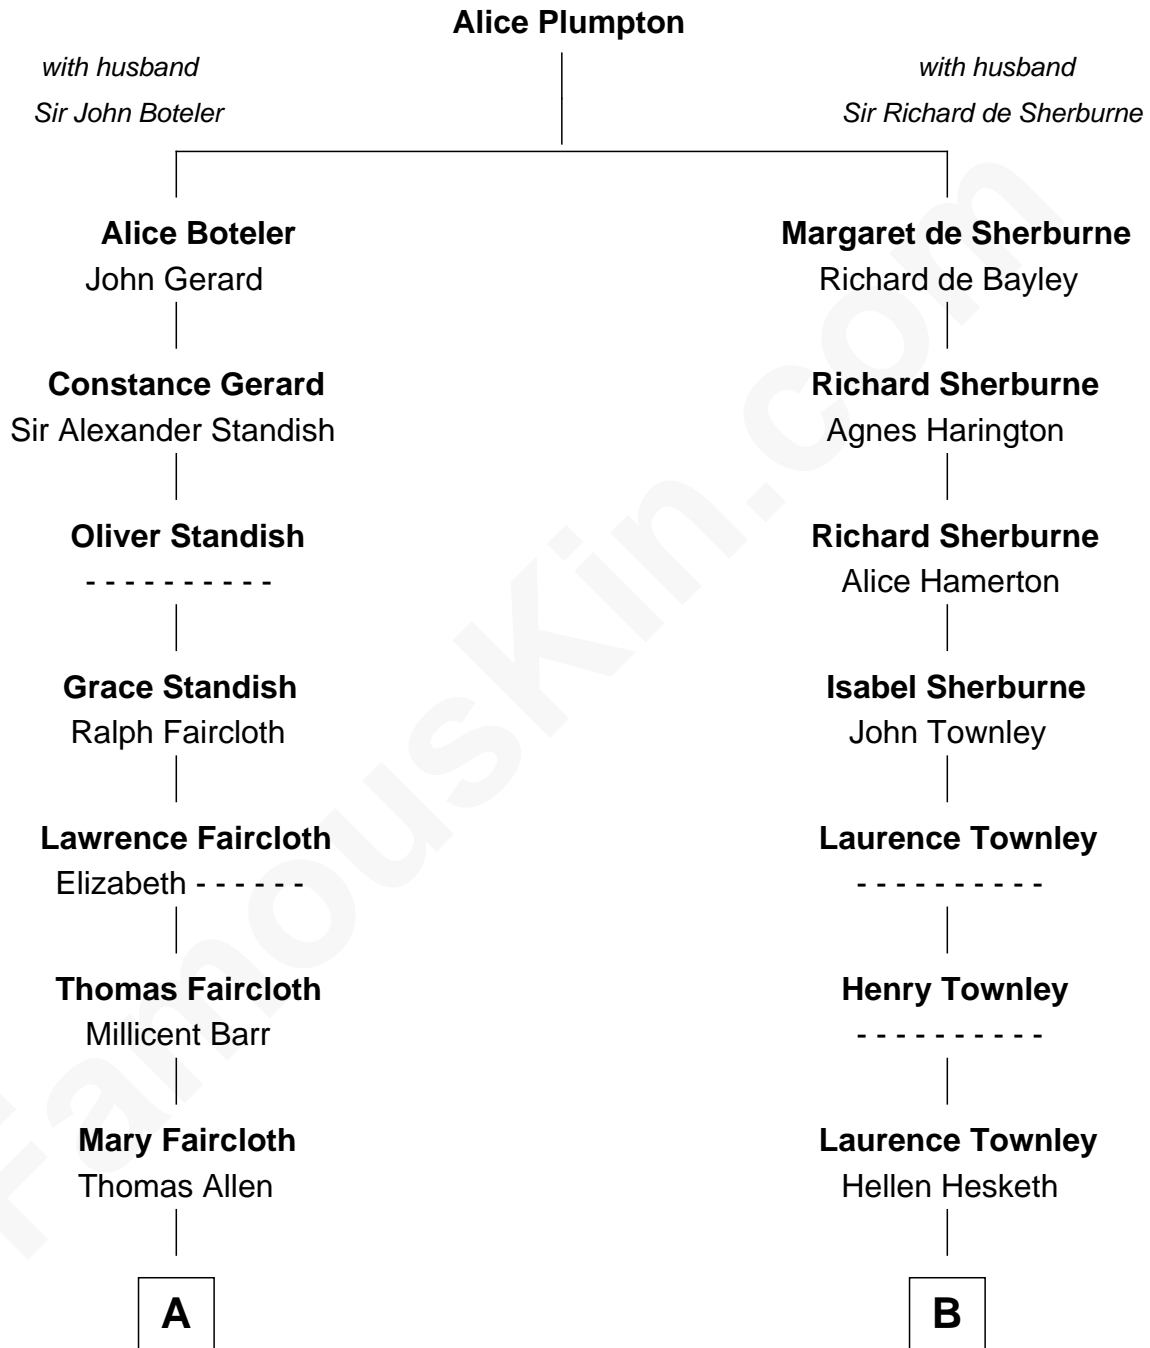

FamousKin.com

Relationship Chart of

Jay Gould

American Railroad "Robber Baron"

14th cousin 1 time removed of

Meriwether Lewis

Lewis and Clark Expedition

A

Jay Gould
"Robber Baron"

B

Laurence Townley
Margaret Hartley

Laurence Townley
Jennet Halstead

Mary Townley
Augustine Warner

Col. Augustine Warner
Mildred Reade

Elizabeth Warner
Col. John Lewis

Col. Robert Lewis
Jane Meriwether

William Lewis
Lucy Meriwether

Meriwether Lewis
Lewis and Clark Expedition