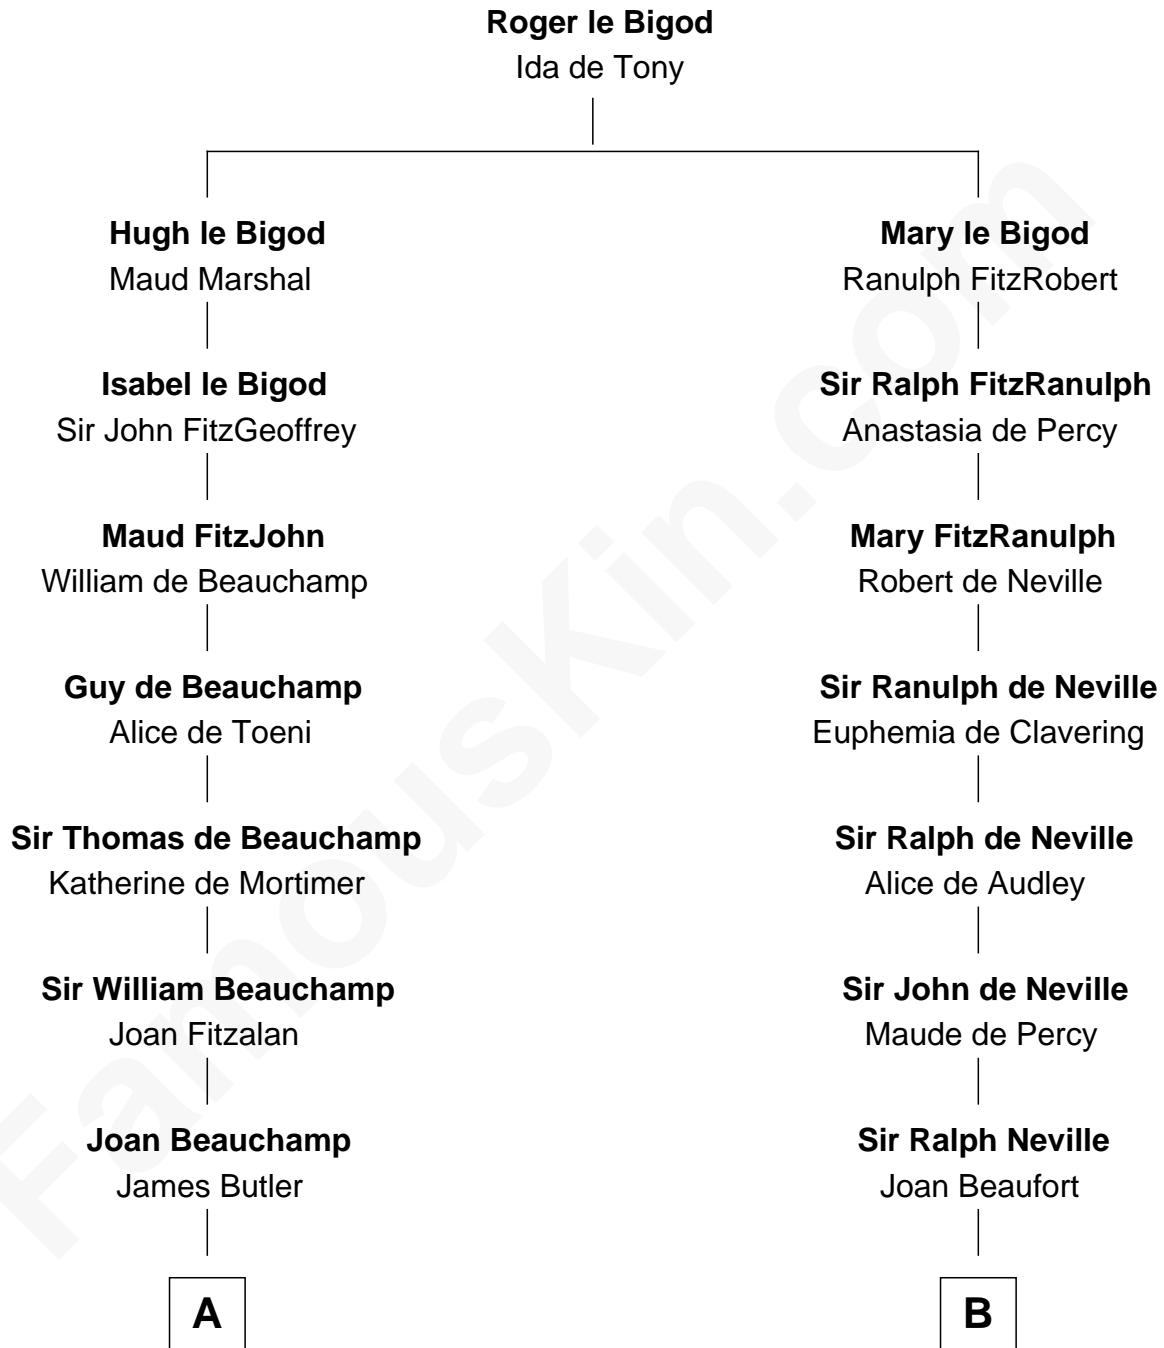

FamousKin.com

Relationship Chart of

Jay Gould

American Railroad "Robber Baron"

20th cousin of

Lytton Strachey

Author and Co-Founder of Bloomsbury Group