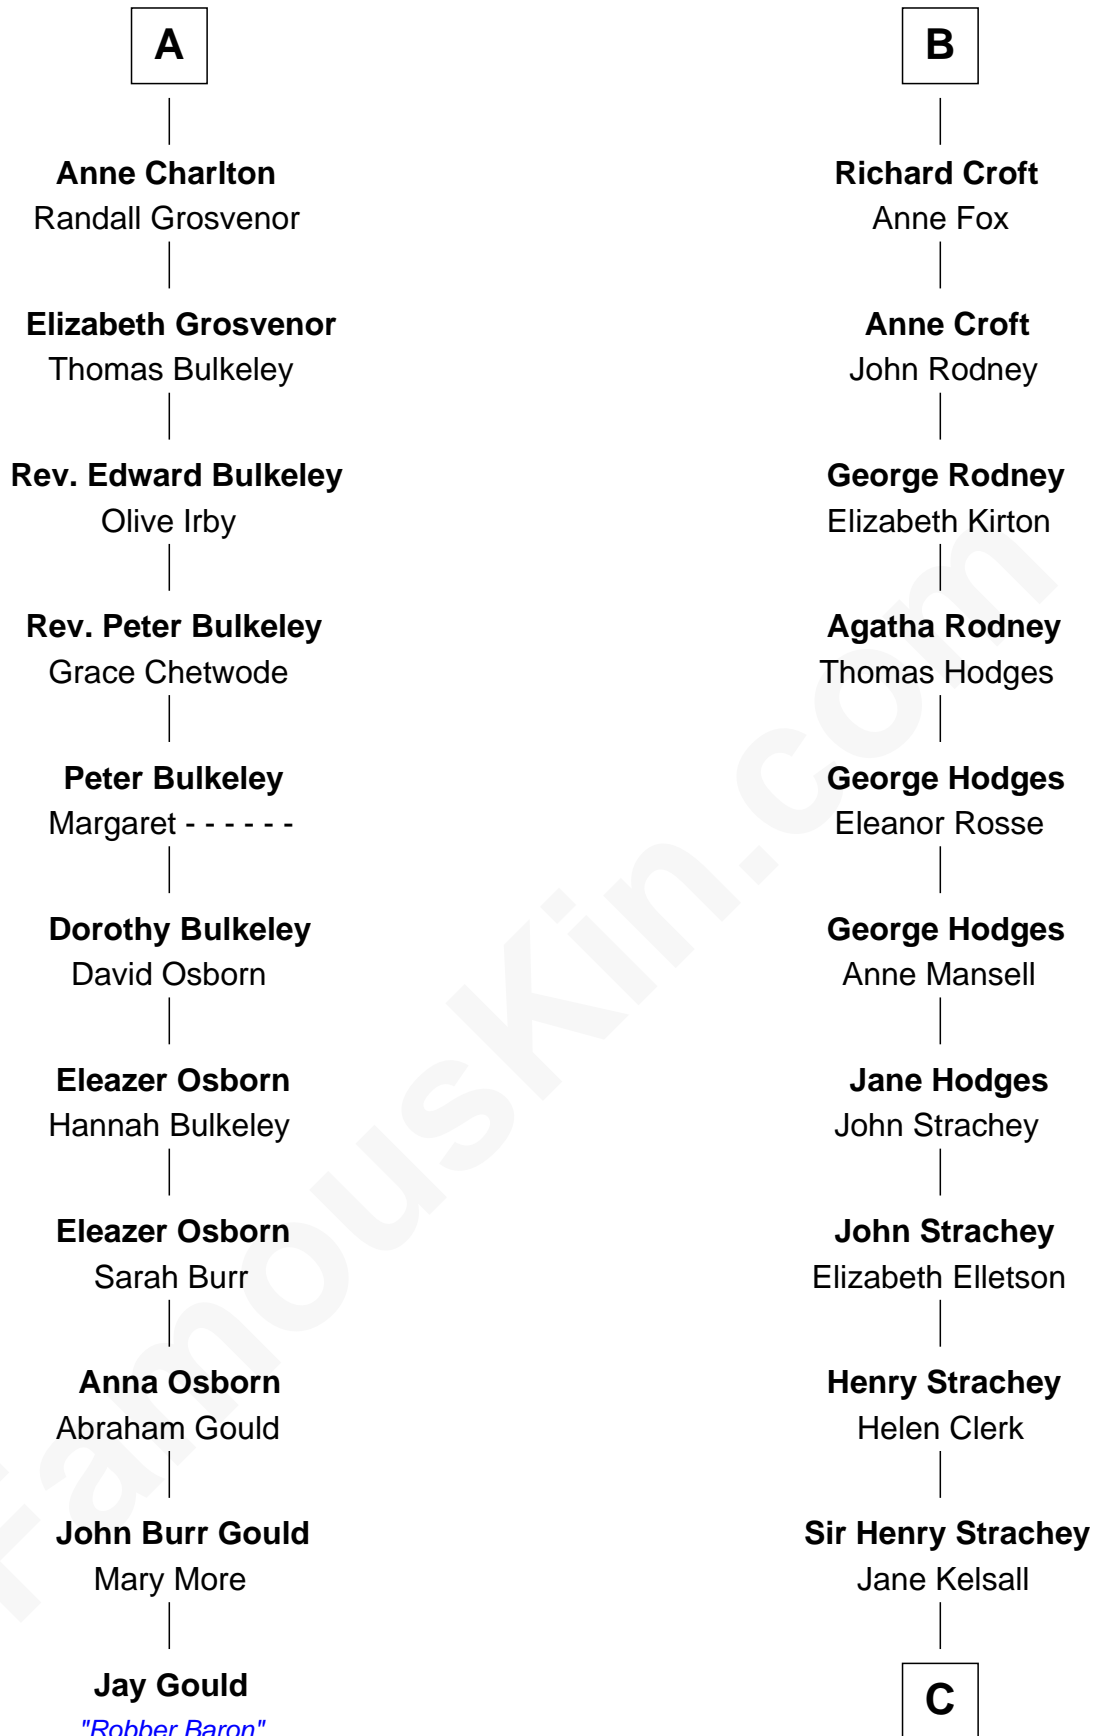

## Relationship Chart of

### Jay Gould

American Railroad "Robber Baron"

17th cousin 2 times removed of

**Lytton Strachey**

Author and Co-Founder of Bloomsbury Group

**Sir Roger de Somery**

Nichole d'Aubenev

C