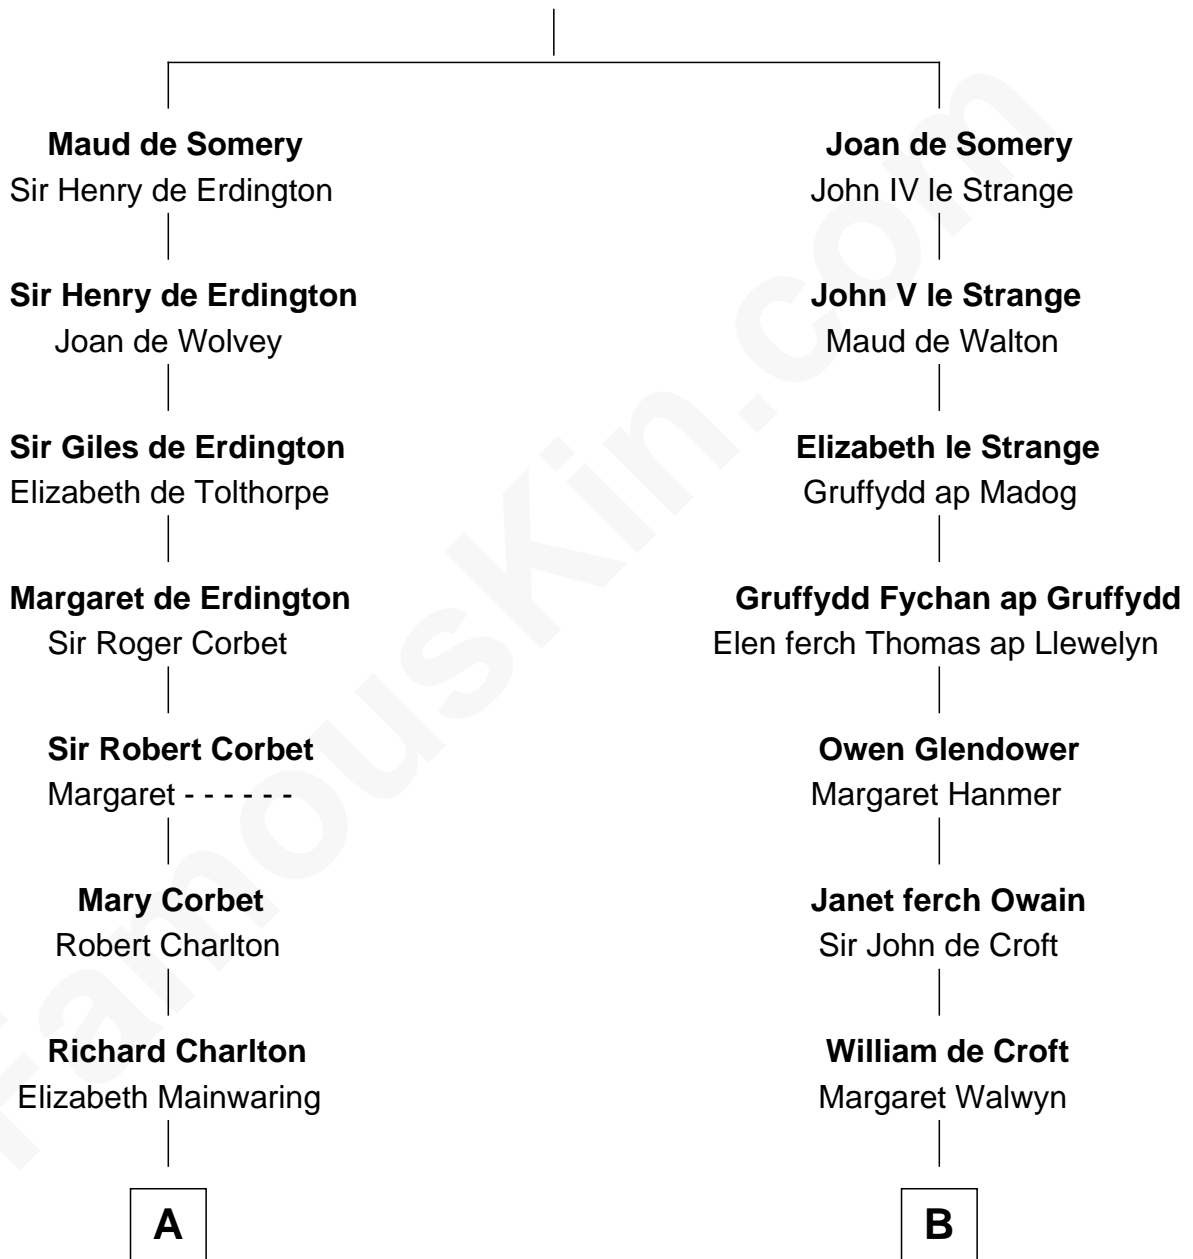

## Relationship Chart of

### Jay Gould

American Railroad "Robber Baron"

17th cousin 2 times removed of

**Lytton Strachey**

Author and Co-Founder of Bloomsbury Group

**Sir Roger de Somery**

Nichole d'Aubenev

C

**Edward Strachey**

Julia Woodburn Kirkpatrick

**Sir Richard Strachey**

Jane Maria Grant

**Lytton Strachey**

*British Author*

FamousKin.com