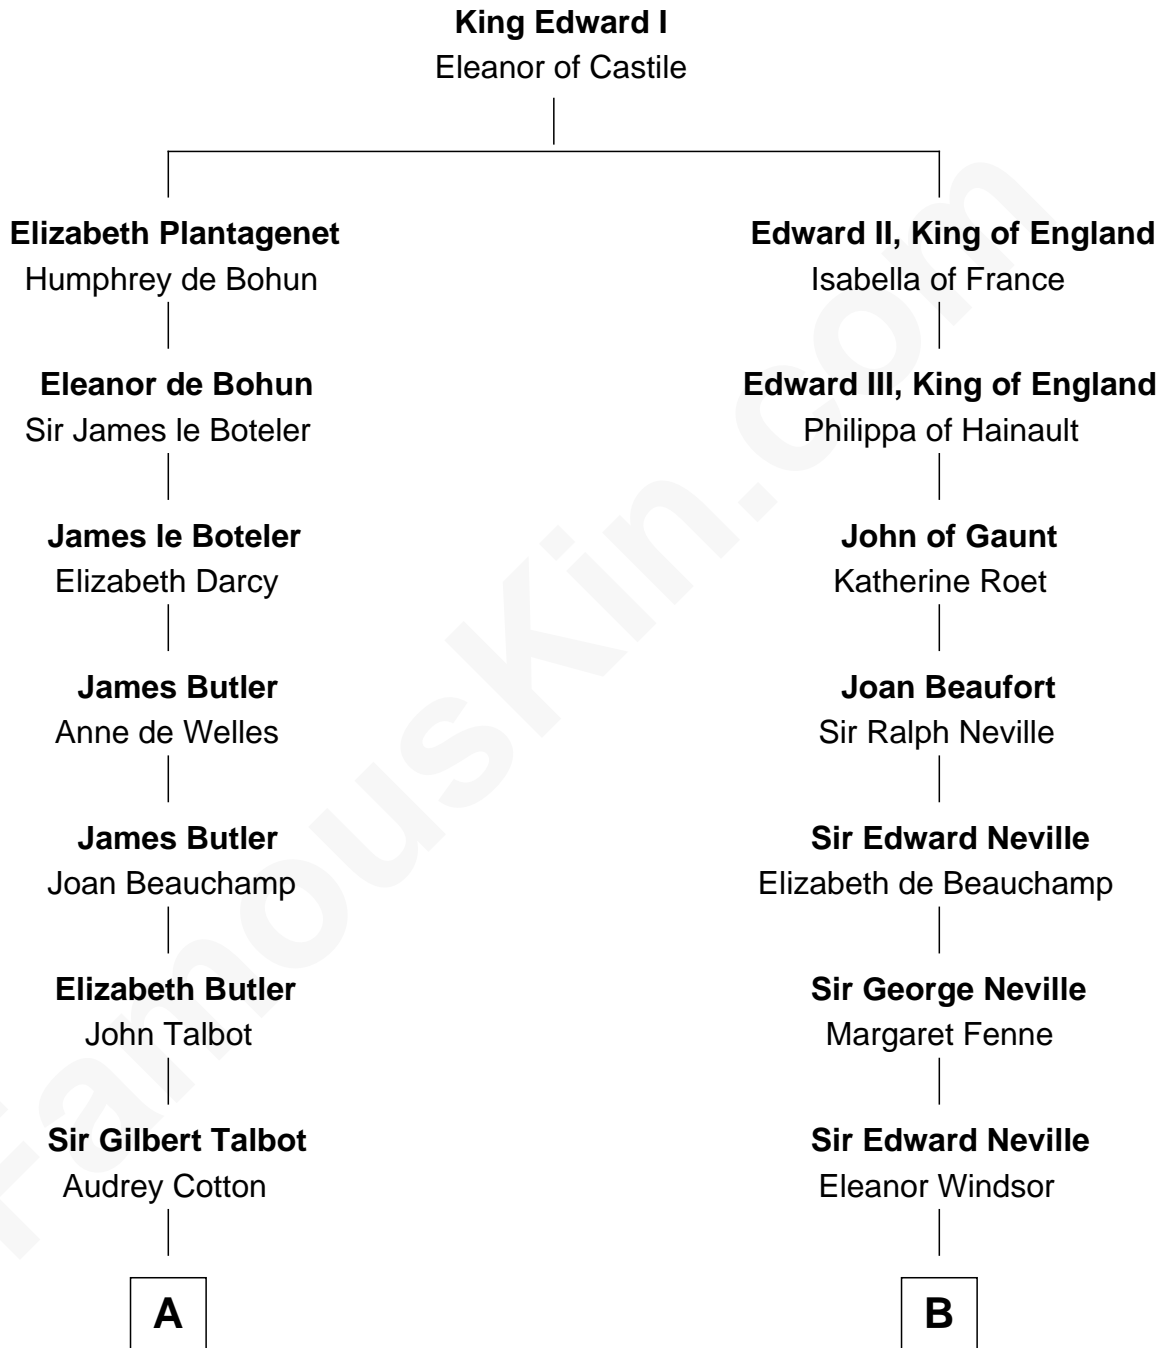

FamousKin.com

Relationship Chart of

Jay Gould

American Railroad "Robber Baron"

17th cousin 1 time removed of

Lytton Strachey

Author and Co-Founder of Bloomsbury Group

C

—
John Burr Gould

Mary More

—
Jay Gould

"Robber Baron"

FamousKin.com