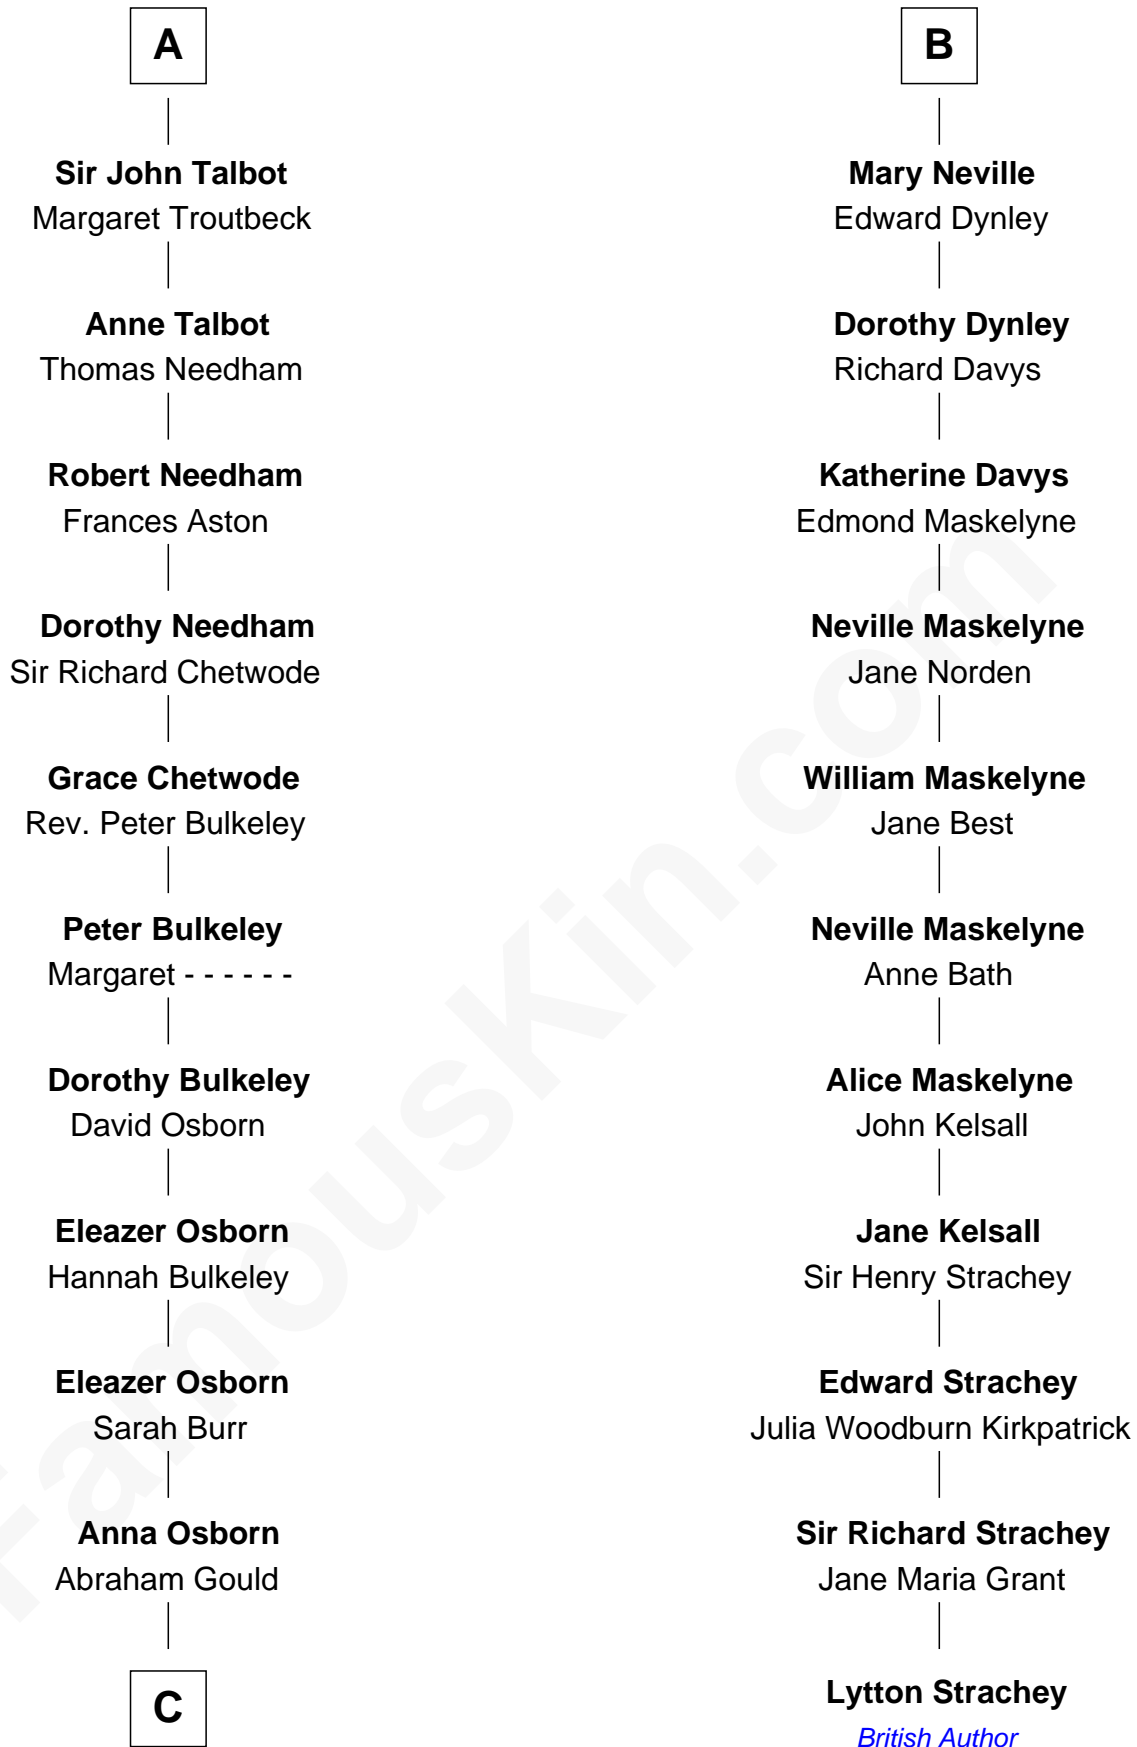

FamousKin.com

Relationship Chart of

Jay Gould

American Railroad "Robber Baron"

17th cousin 1 time removed of

Lytton Strachey

Author and Co-Founder of Bloomsbury Group

C

—
John Burr Gould

Mary More

—
Jay Gould

"Robber Baron"

FamousKin.com