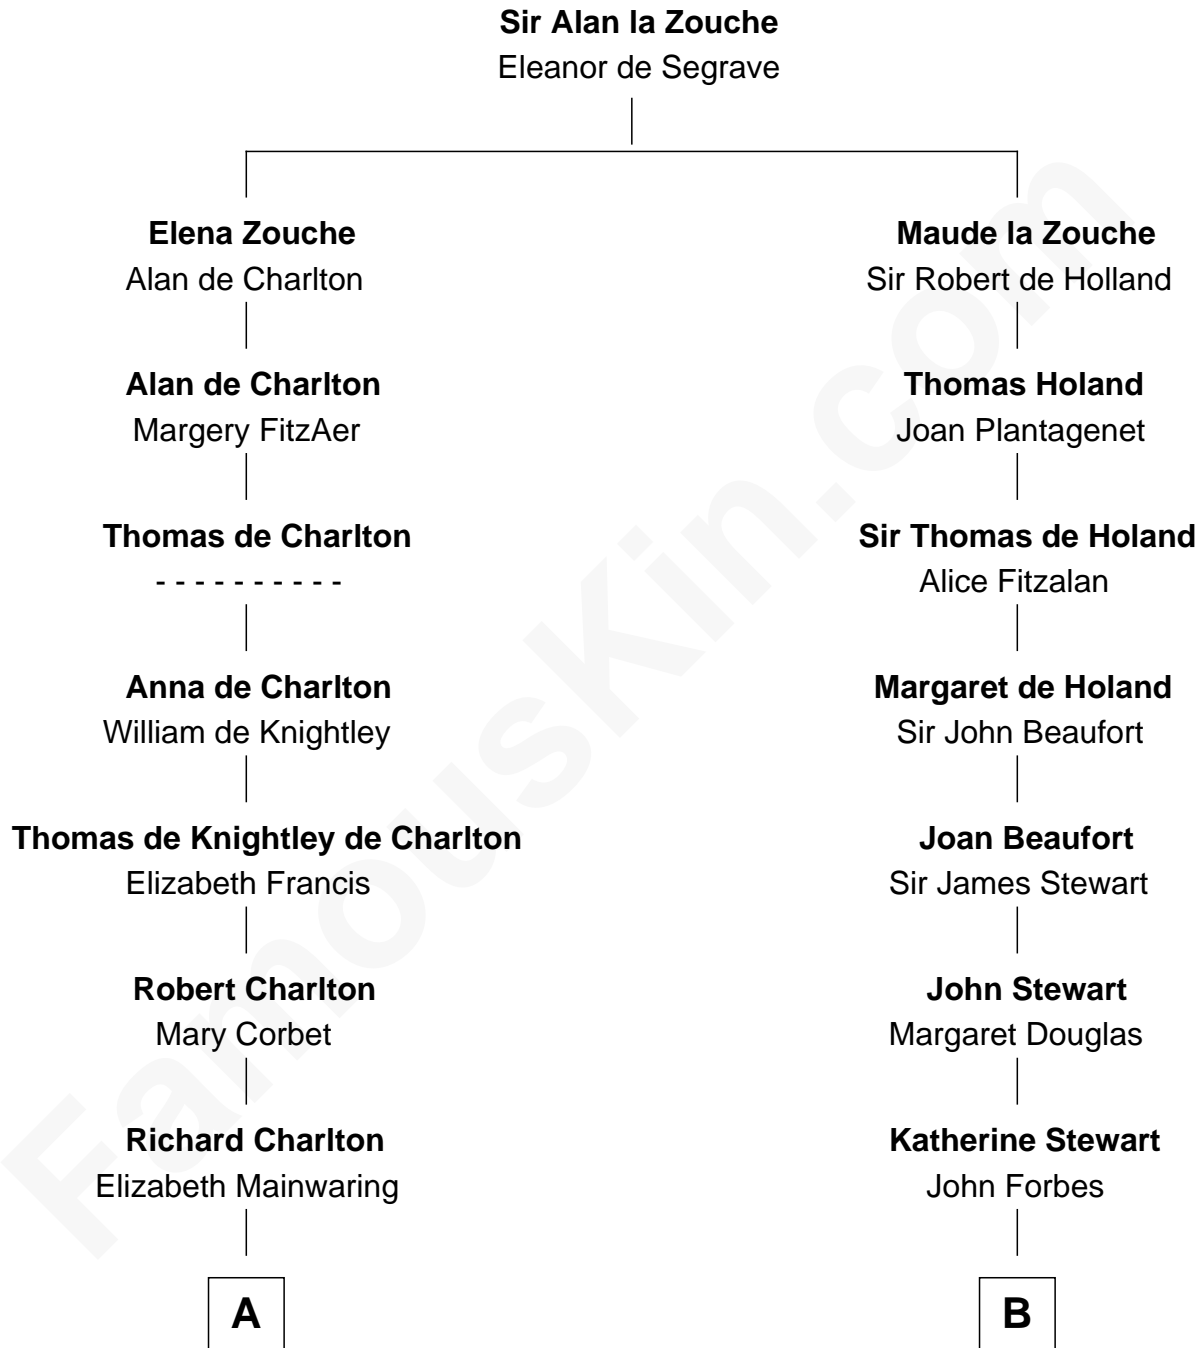

FamousKin.com

Relationship Chart of

Jay Gould

American Railroad "Robber Baron"

17th cousin 1 time removed of

Lytton Strachey

Author and Co-Founder of Bloomsbury Group

C

Jane Maria Grant
Sir Richard Strachey

Lytton Strachey
British Author

FamousKin.com