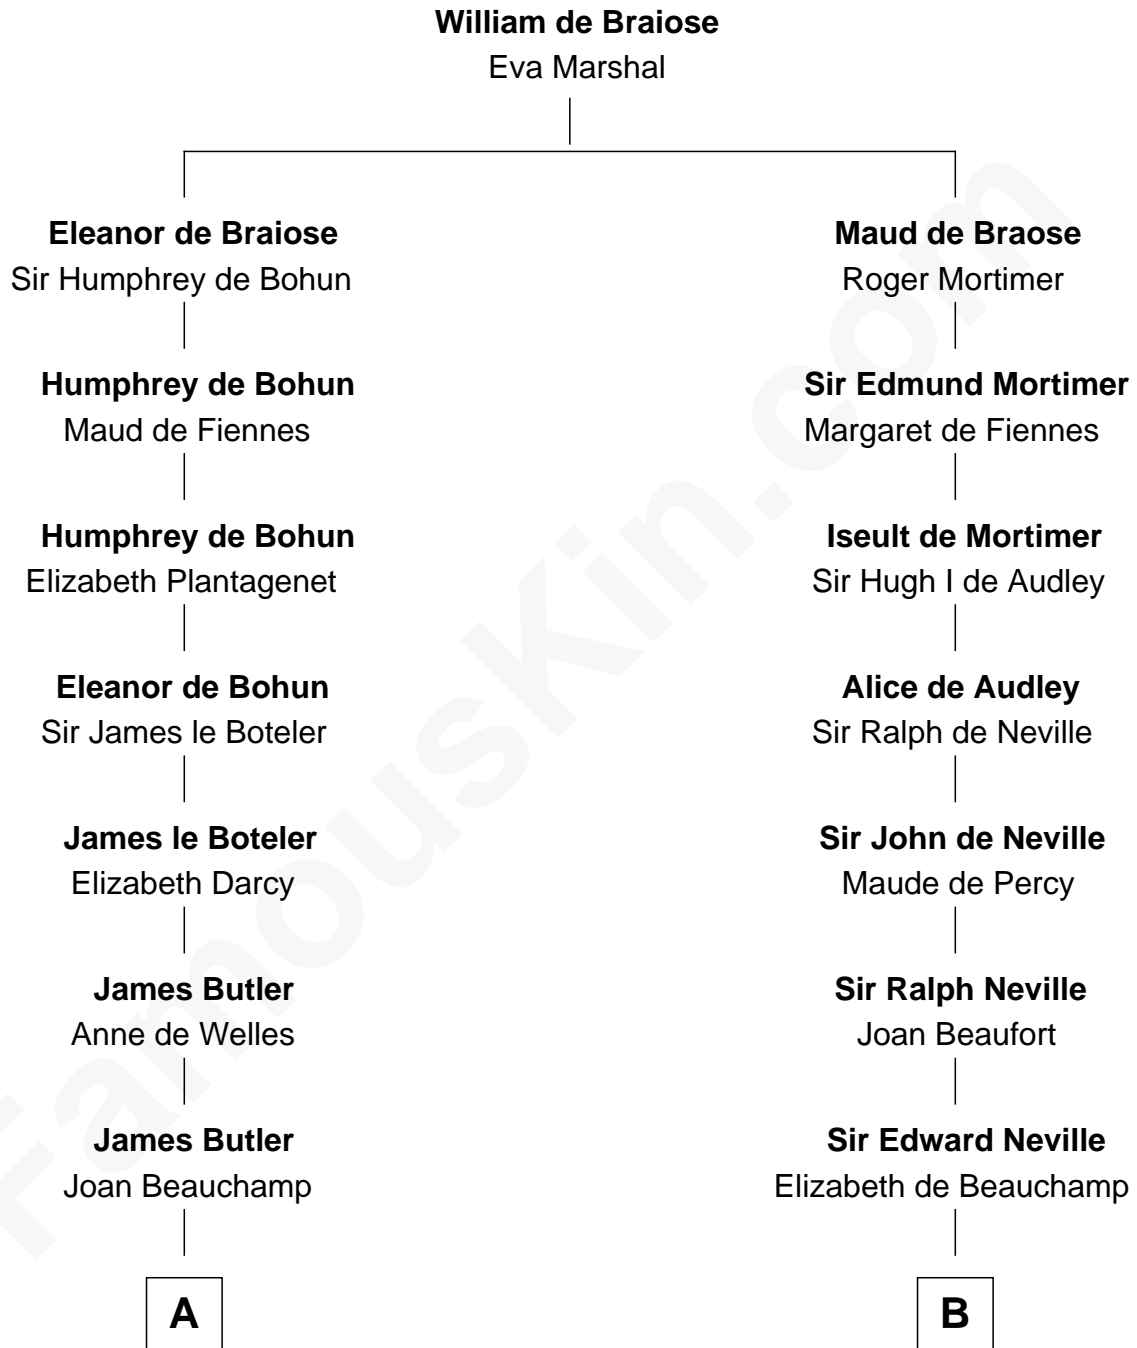

FamousKin.com

Relationship Chart of

Jay Gould

American Railroad "Robber Baron"

19th cousin 1 time removed of

Lytton Strachey

Author and Co-Founder of Bloomsbury Group

C

Eleazer Osborn

Sarah Burr

Anna Osborn

Abraham Gould

John Burr Gould

Mary More

Jay Gould

"Robber Baron"