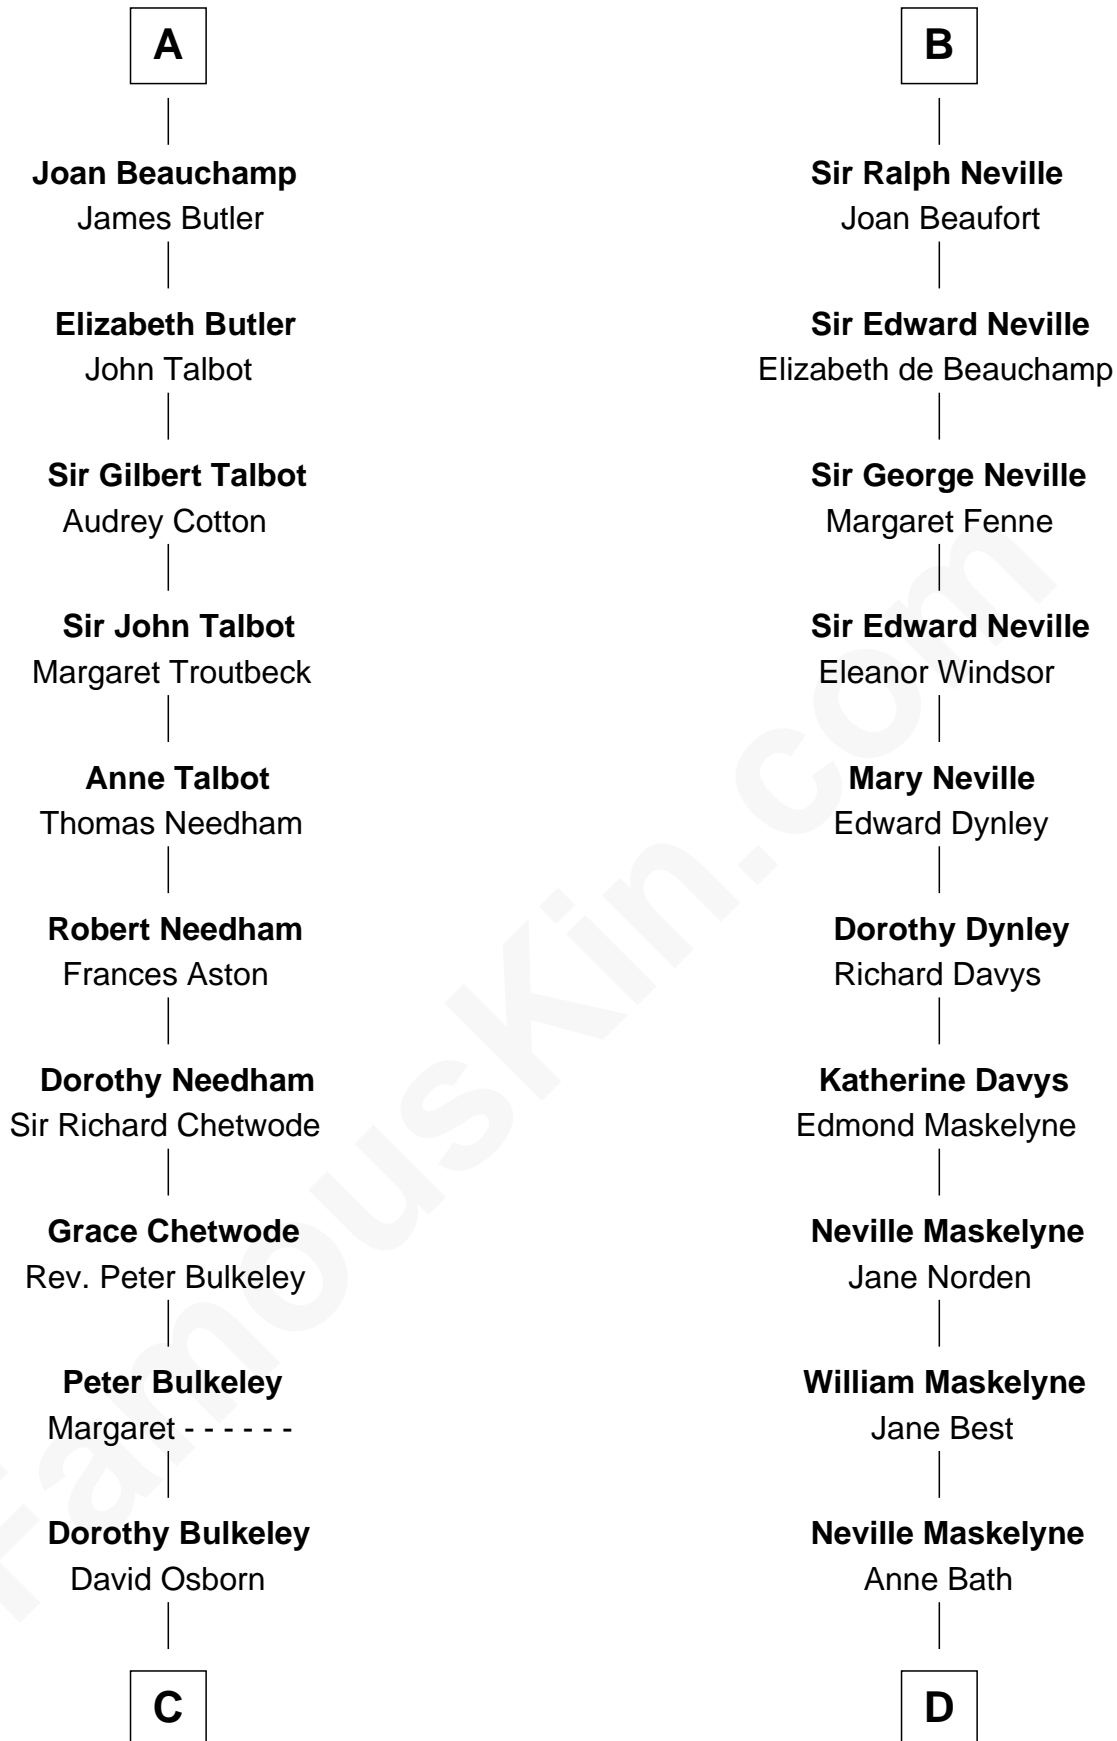

FamousKin.com

Relationship Chart of

Jay Gould

American Railroad "Robber Baron"

21st cousin of

Lytton Strachey

Author and Co-Founder of Bloomsbury Group

Sir Ralph de Tony
Margaret Beaumont

C

Eleazer Osborn
Hannah Bulkeley

Eleazer Osborn
Sarah Burr

Anna Osborn
Abraham Gould

John Burr Gould
Mary More

Jay Gould
"Robber Baron"

D

Alice Maskelyne
John Kelsall