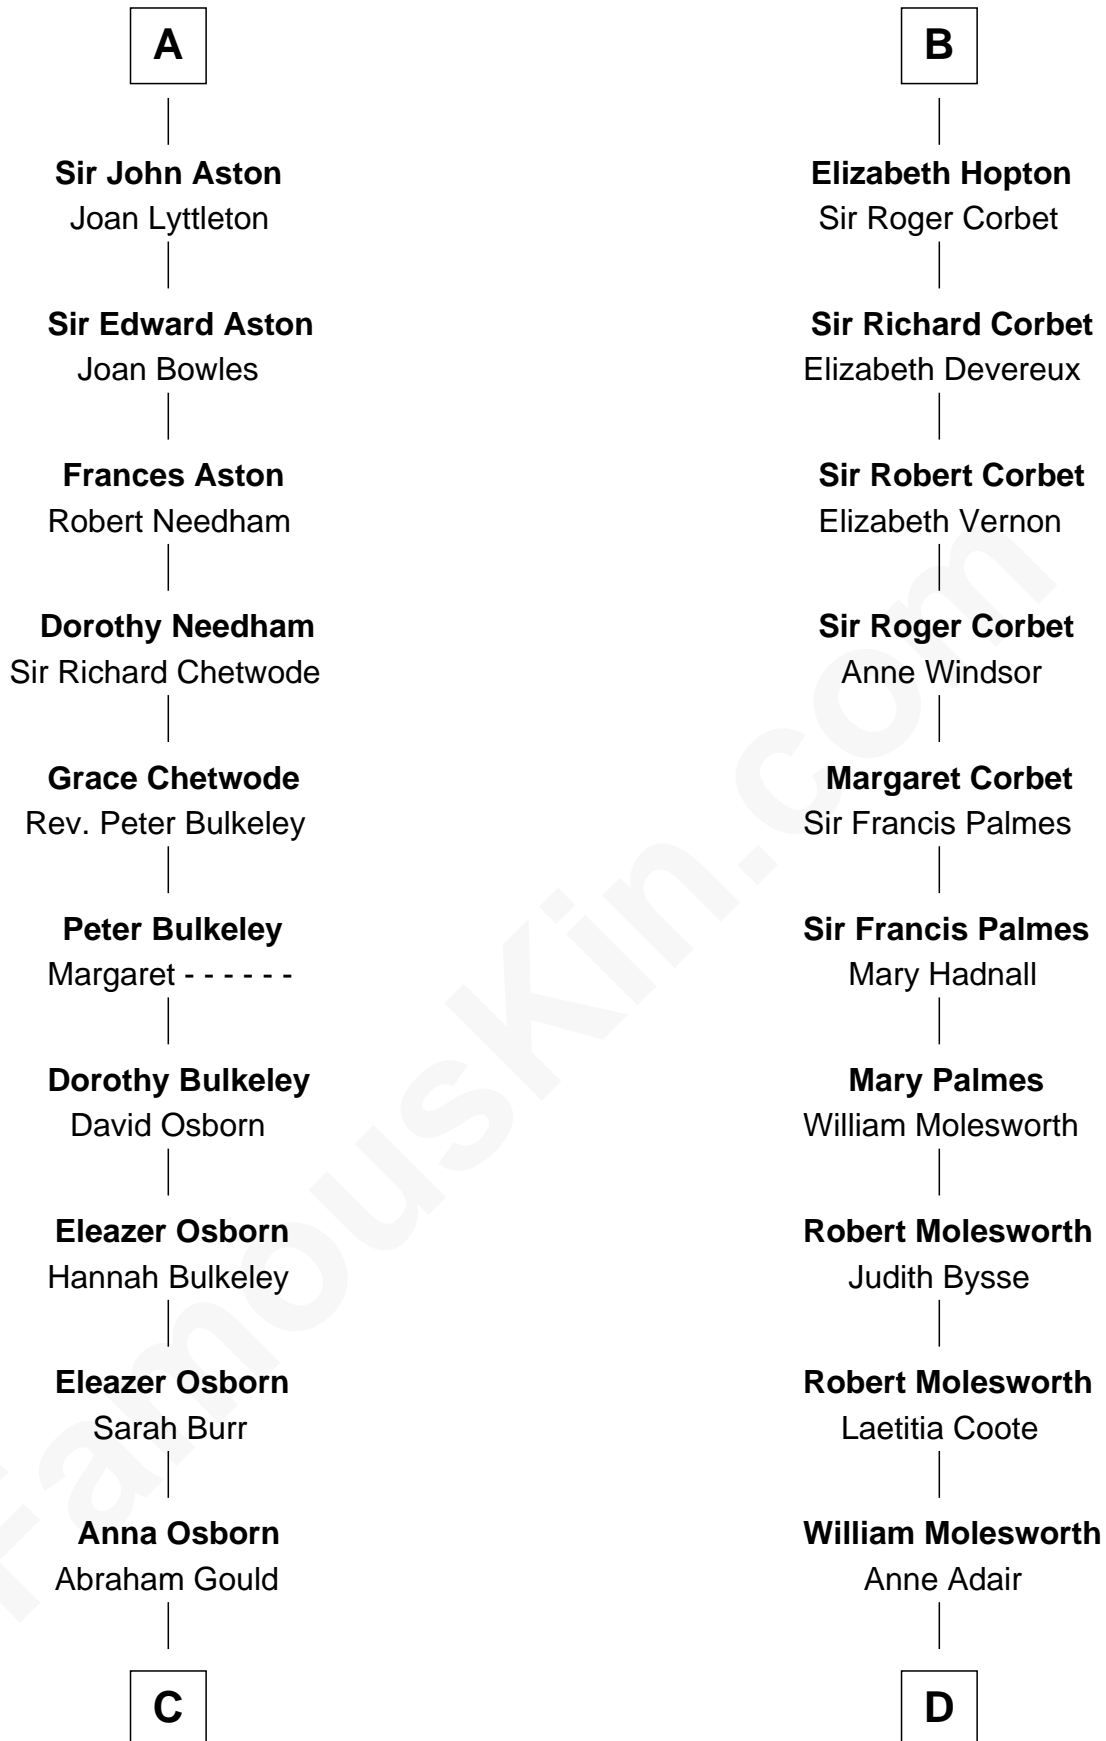

## Relationship Chart of

### Jay Gould

American Railroad "Robber Baron"

18th cousin 3 times removed of

### Olivia De Havilland

Movie Actress

**C**

**John Burr Gould**

Mary More

**Jay Gould**

*"Robber Baron"*

**D**

**Richard Molesworth**

Catherine Cobb

**John Molesworth**

Louise Tomkyns

**Margaret Letitia Molesworth**

Charles Richard De Havilland

**Walter Augustus De Havilland**

Lillian Augusta Ruse