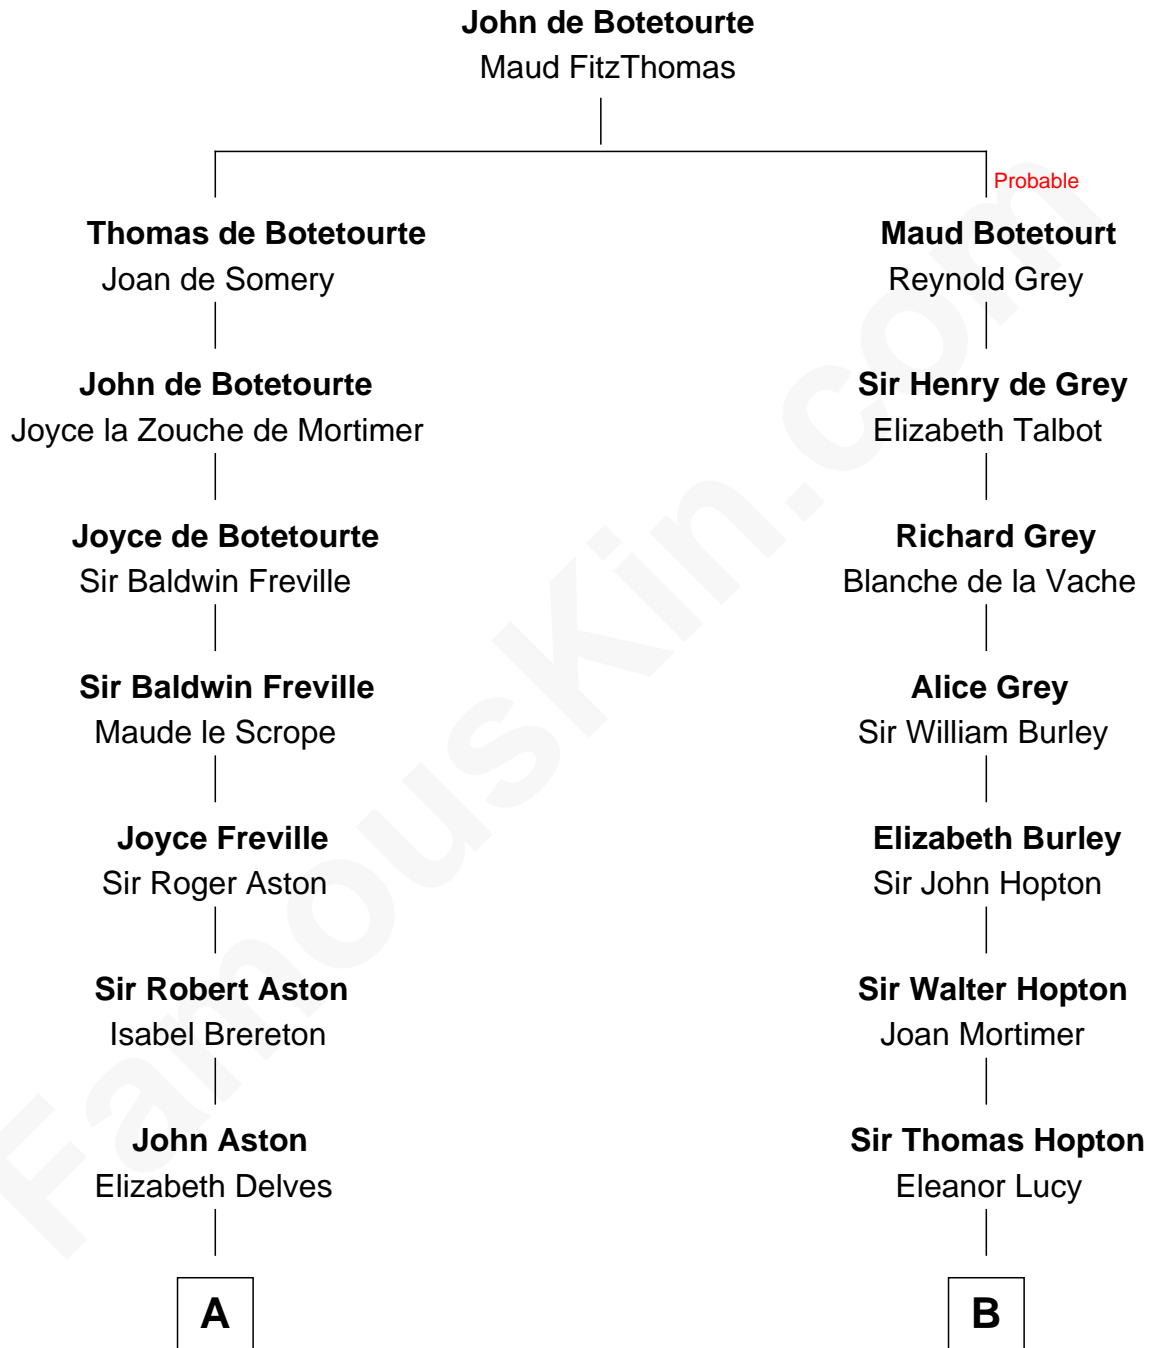

## Relationship Chart of

### Jay Gould

American Railroad "Robber Baron"

18th cousin 3 times removed of

### Olivia De Havilland

Movie Actress

**C**

**John Burr Gould**

Mary More

**Jay Gould**

*"Robber Baron"*

**D**