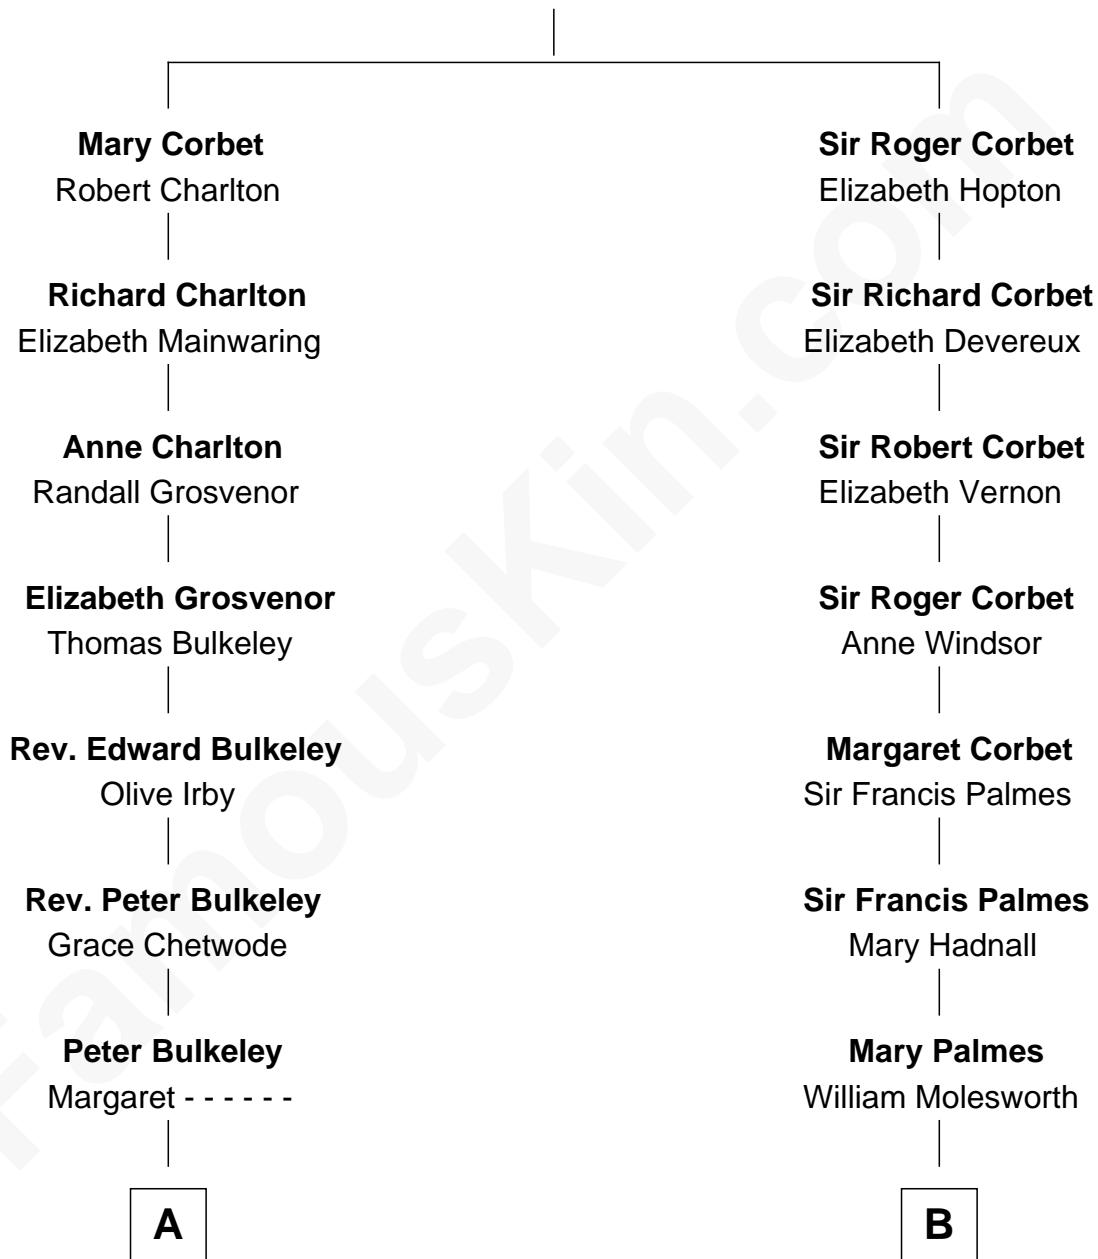

Sir Robert Corbet

Margaret - - - - -