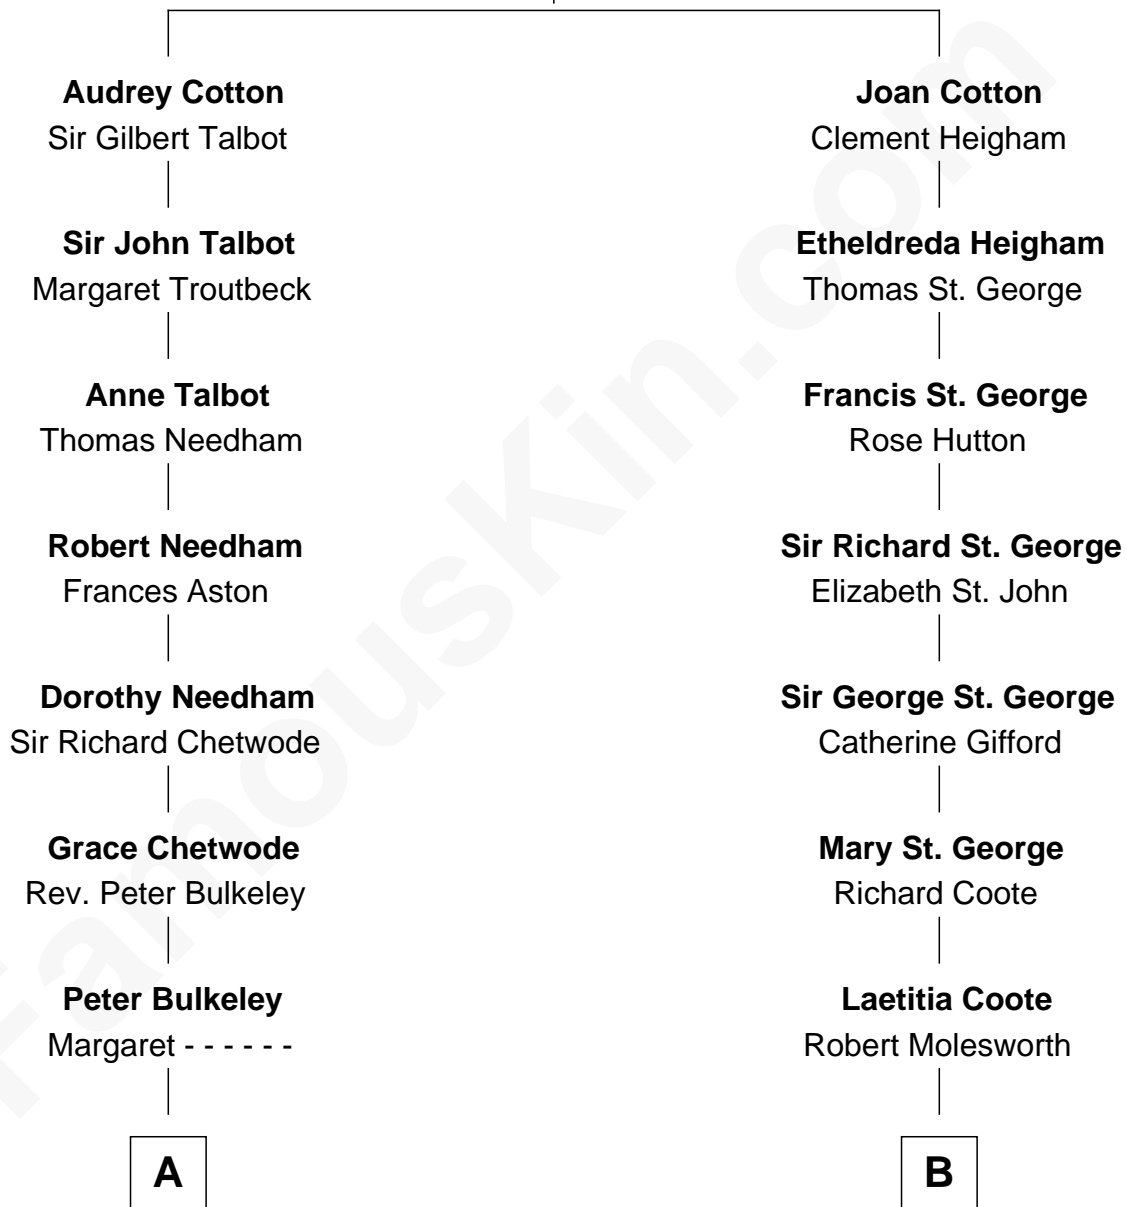

FamousKin.com Relationship Chart of

Jay Gould

American Railroad "Robber Baron"

12th cousin of

Olivia De Havilland

Movie Actress

William Cotton

Alice Abbott

Abraham Gould

John Burr Gould

Mary More

Jay Gould

"Robber Baron"

B

William Molesworth

Anne Adair