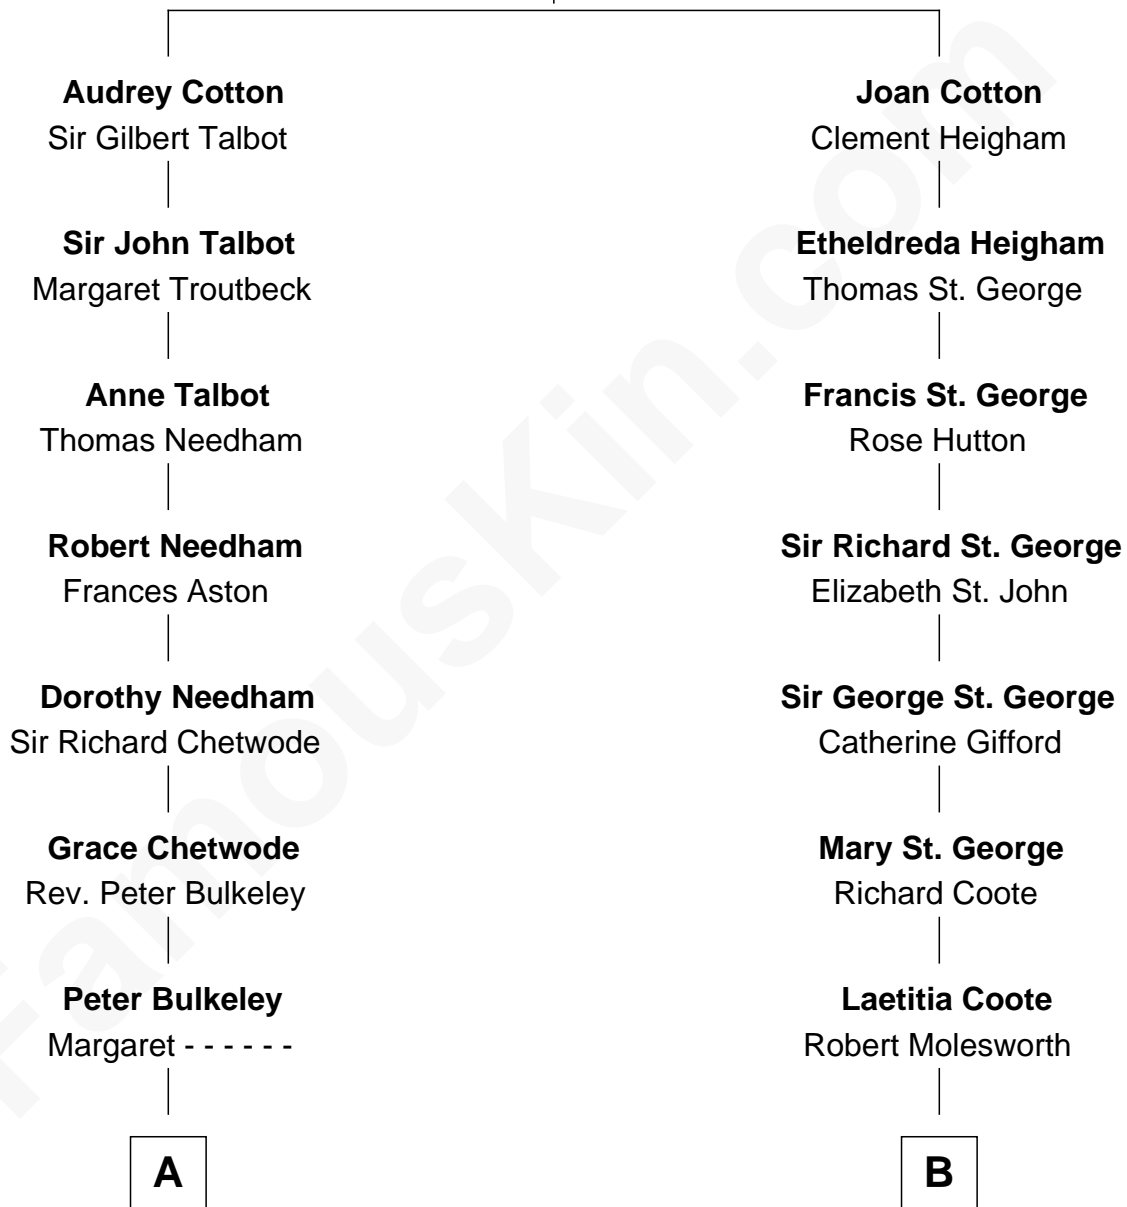

# FamousKin.com Relationship Chart of

**Jay Gould**

*American Railroad "Robber Baron"*

12th cousin of

**Joan Fontaine**

*Movie Actress*

**William Cotton**

Alice Abbott

**A**

**Dorothy Bulkeley**

David Osborn

**Eleazer Osborn**

Hannah Bulkeley

**Eleazer Osborn**

Sarah Burr

**Anna Osborn**

Abraham Gould

**John Burr Gould**

Mary More

**Jay Gould**

*"Robber Baron"*

**B**

**William Molesworth**

Anne Adair