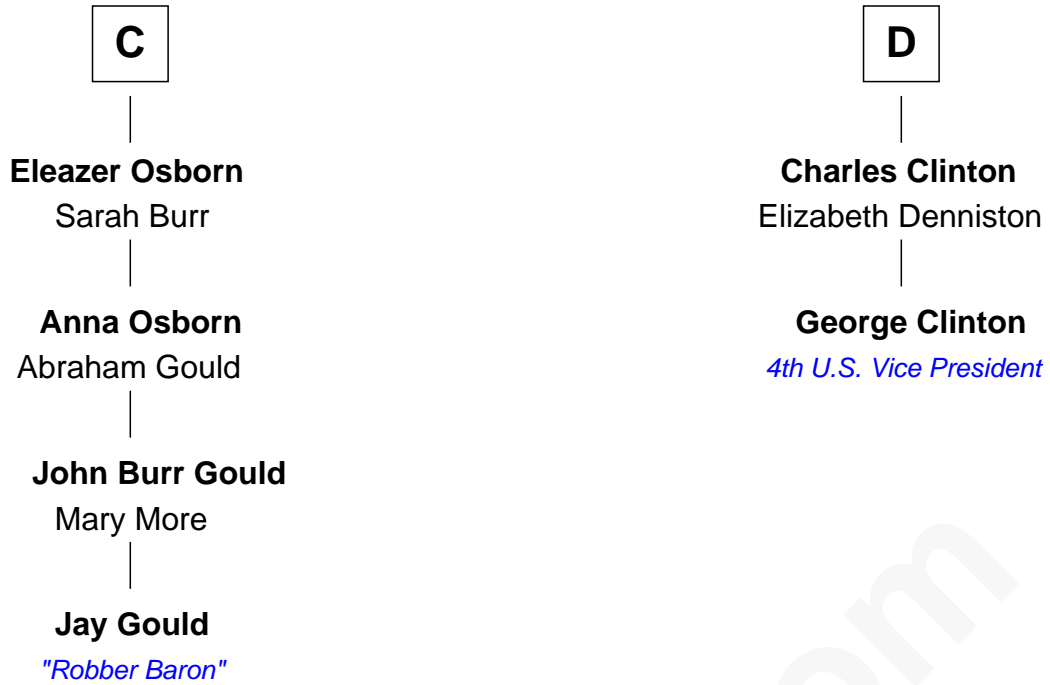

FamousKin.com

Relationship Chart of

Jay Gould

American Railroad "Robber Baron"

18th cousin 2 times removed of

George Clinton

4th U.S. Vice President

Waleran de Newburgh

Alice de Harcourt

FamousKin.com