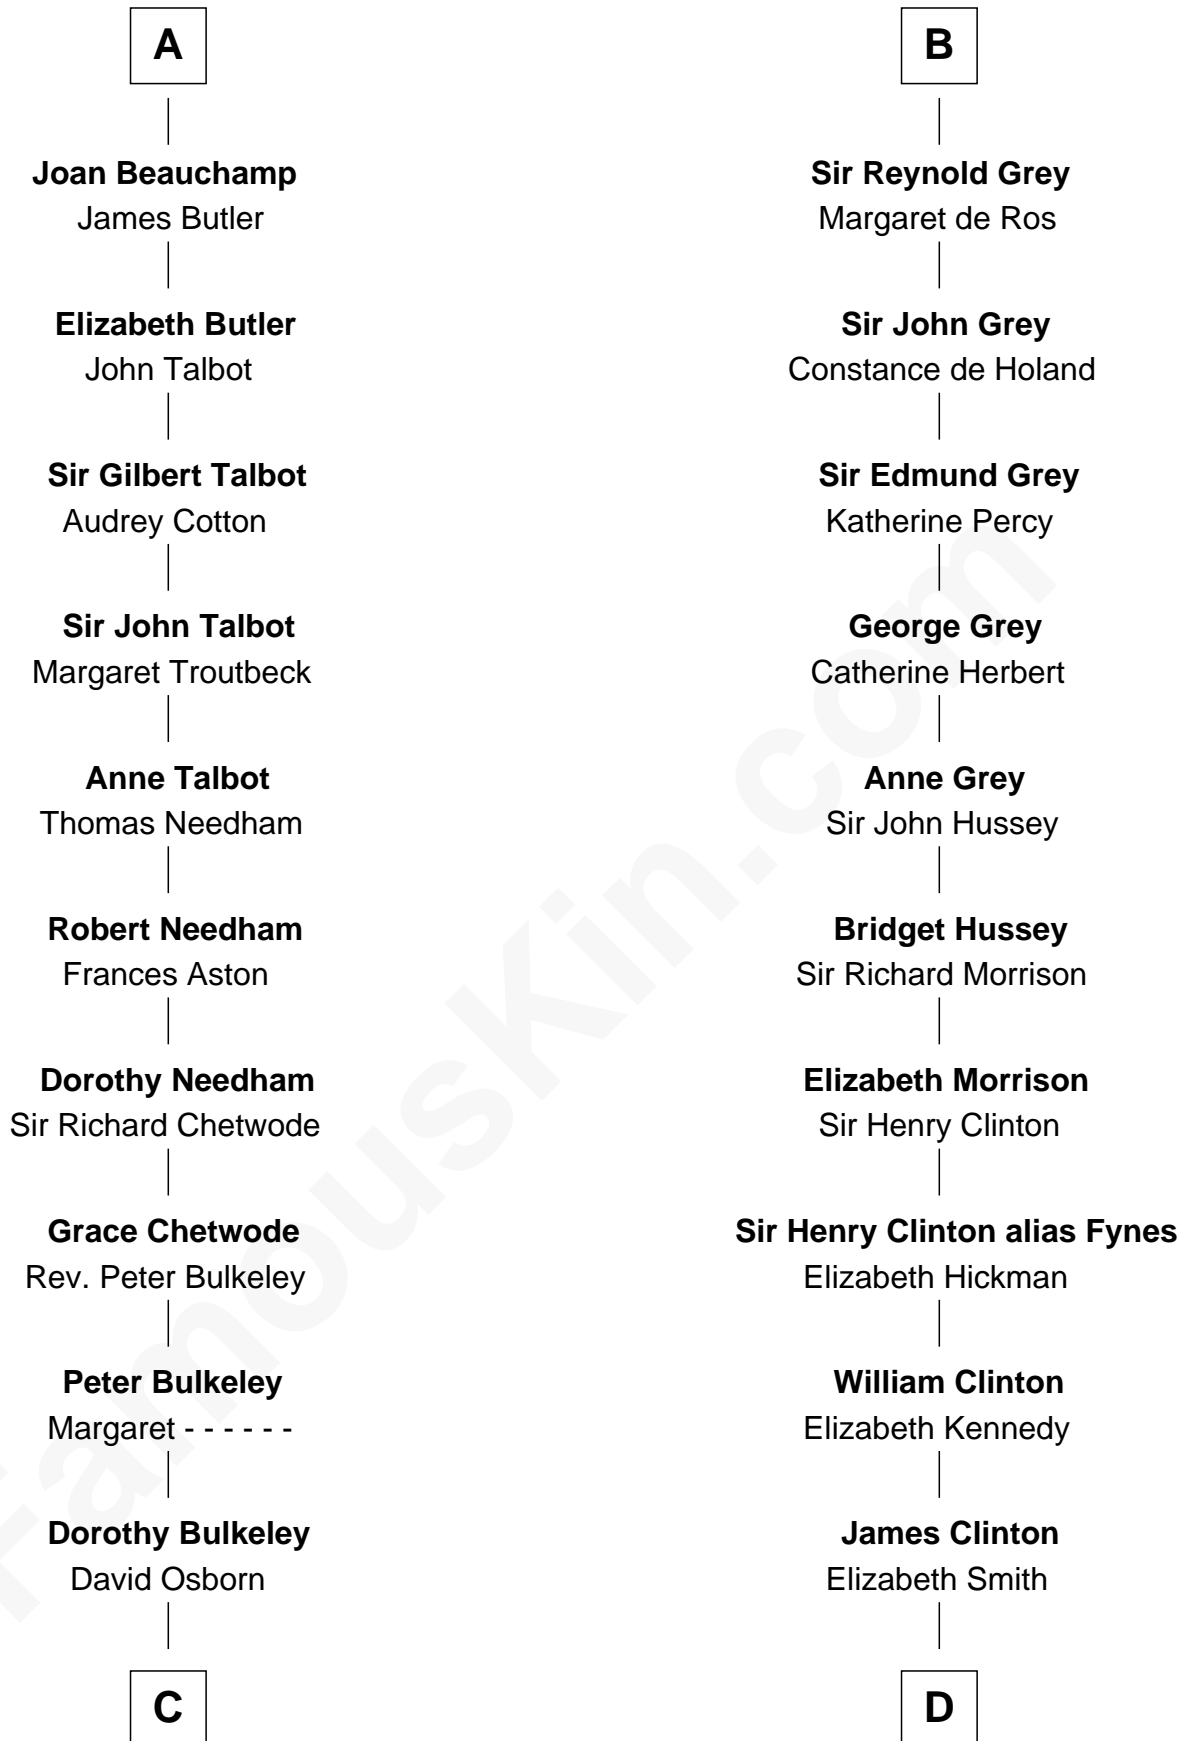

## Relationship Chart of

### Jay Gould

American Railroad "Robber Baron"

18th cousin 3 times removed of

**George Clinton**

4th U.S. Vice President

**C**

**Eleazer Osborn**  
Hannah Bulkeley

**Eleazer Osborn**  
Sarah Burr

**Anna Osborn**  
Abraham Gould

**John Burr Gould**  
Mary More

**Jay Gould**  
*"Robber Baron"*

**D**

**Charles Clinton**  
Elizabeth Denniston

**George Clinton**  
*4th U.S. Vice President*

FamousKin.com