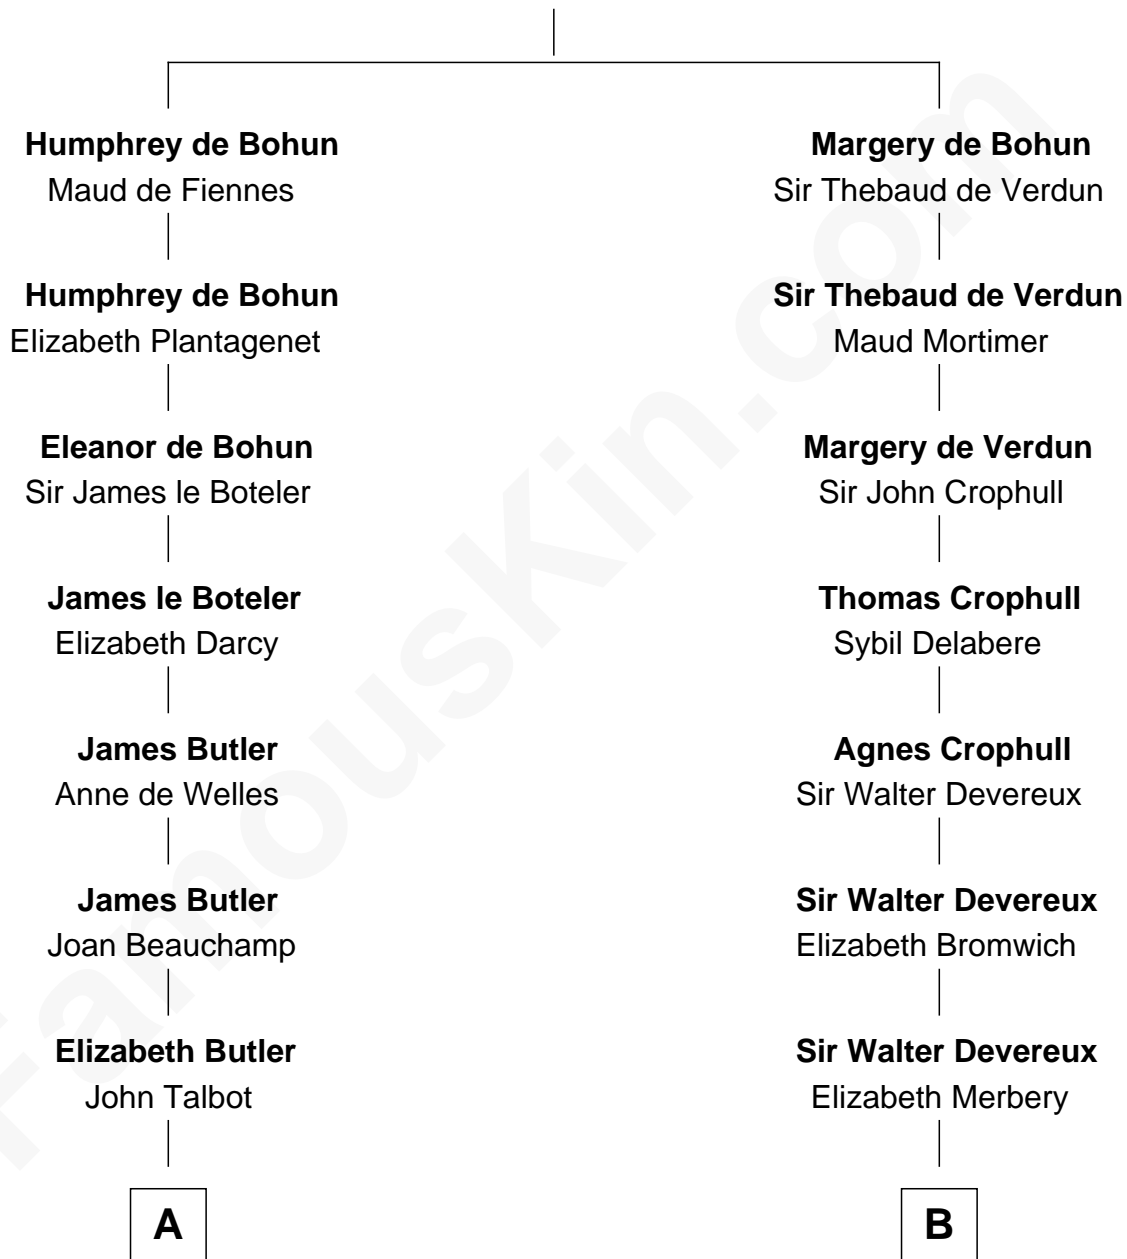

FamousKin.com

Relationship Chart of

Jay Gould

American Railroad "Robber Baron"

17th cousin 2 times removed of

DeWitt Clinton

6th Governor of New York

Sir Humphrey de Bohun

Eleanor de Braiose

C

—
Anna Osborn
Abraham Gould

—
John Burr Gould
Mary More

—
Jay Gould
"Robber Baron"

FamousKin.com