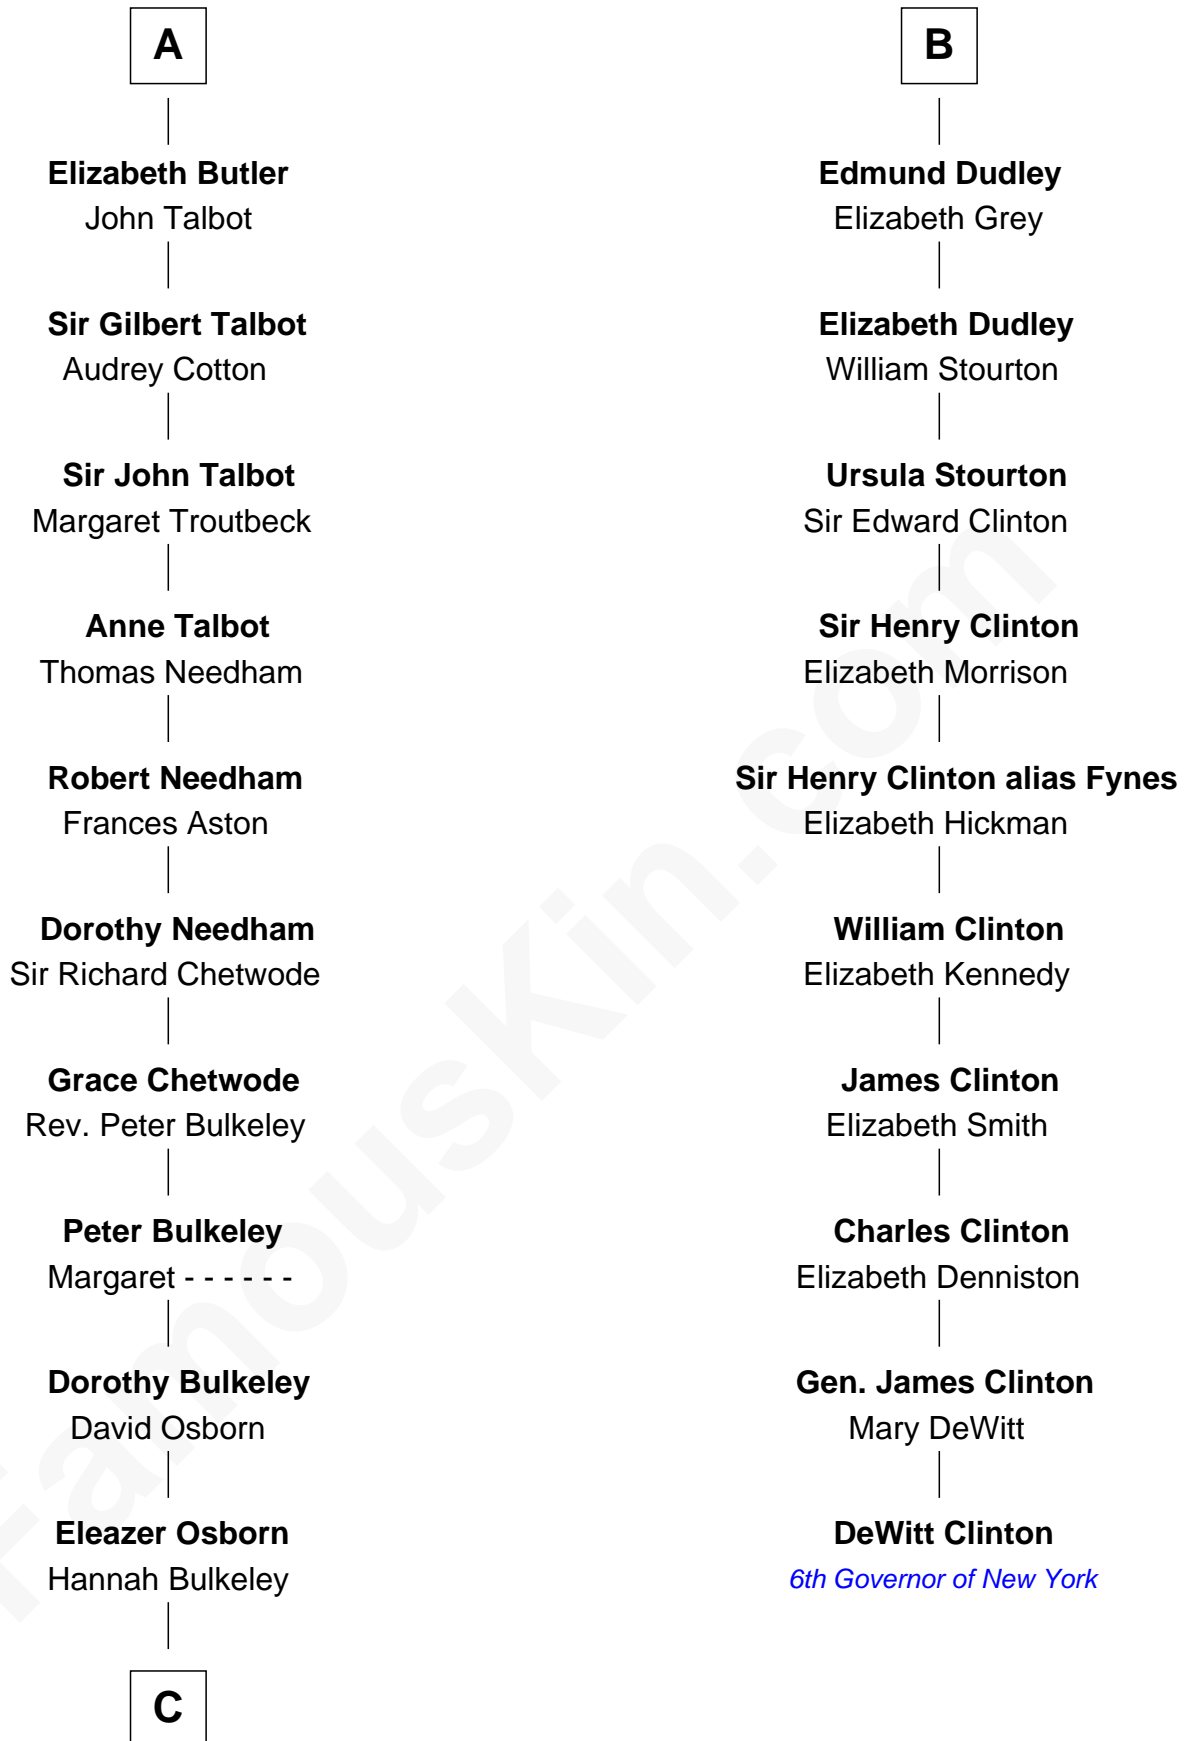

### Jay Gould

American Railroad "Robber Baron"

16th cousin 4 times removed of

**DeWitt Clinton**

6th Governor of New York

**William de Braiose**

Eva Marshal

**Eleanor de Braiose**  
Sir Humphrey de Bohun

**A**

**Eve de Braiose**  
Sir William de Cantilupe

**Milicent de Cantilupe**  
Eudo la Zouche

**Eve la Zouche**  
Sir Maurice de Berkeley

**Thomas de Berkeley**  
Katherine de Clyvedon

**Sir John Berkeley**  
Elizabeth Betteshorne

**Elizabeth Berkeley**  
Sir John Sutton

**Sir John Sutton Dudley**  
Elizabeth Bramshot

**B**

**C**

—  
**Eleazer Osborn**

Sarah Burr

—  
**Anna Osborn**

Abraham Gould

—  
**John Burr Gould**

Mary More

—  
**Jay Gould**

*"Robber Baron"*

FamousKin.com