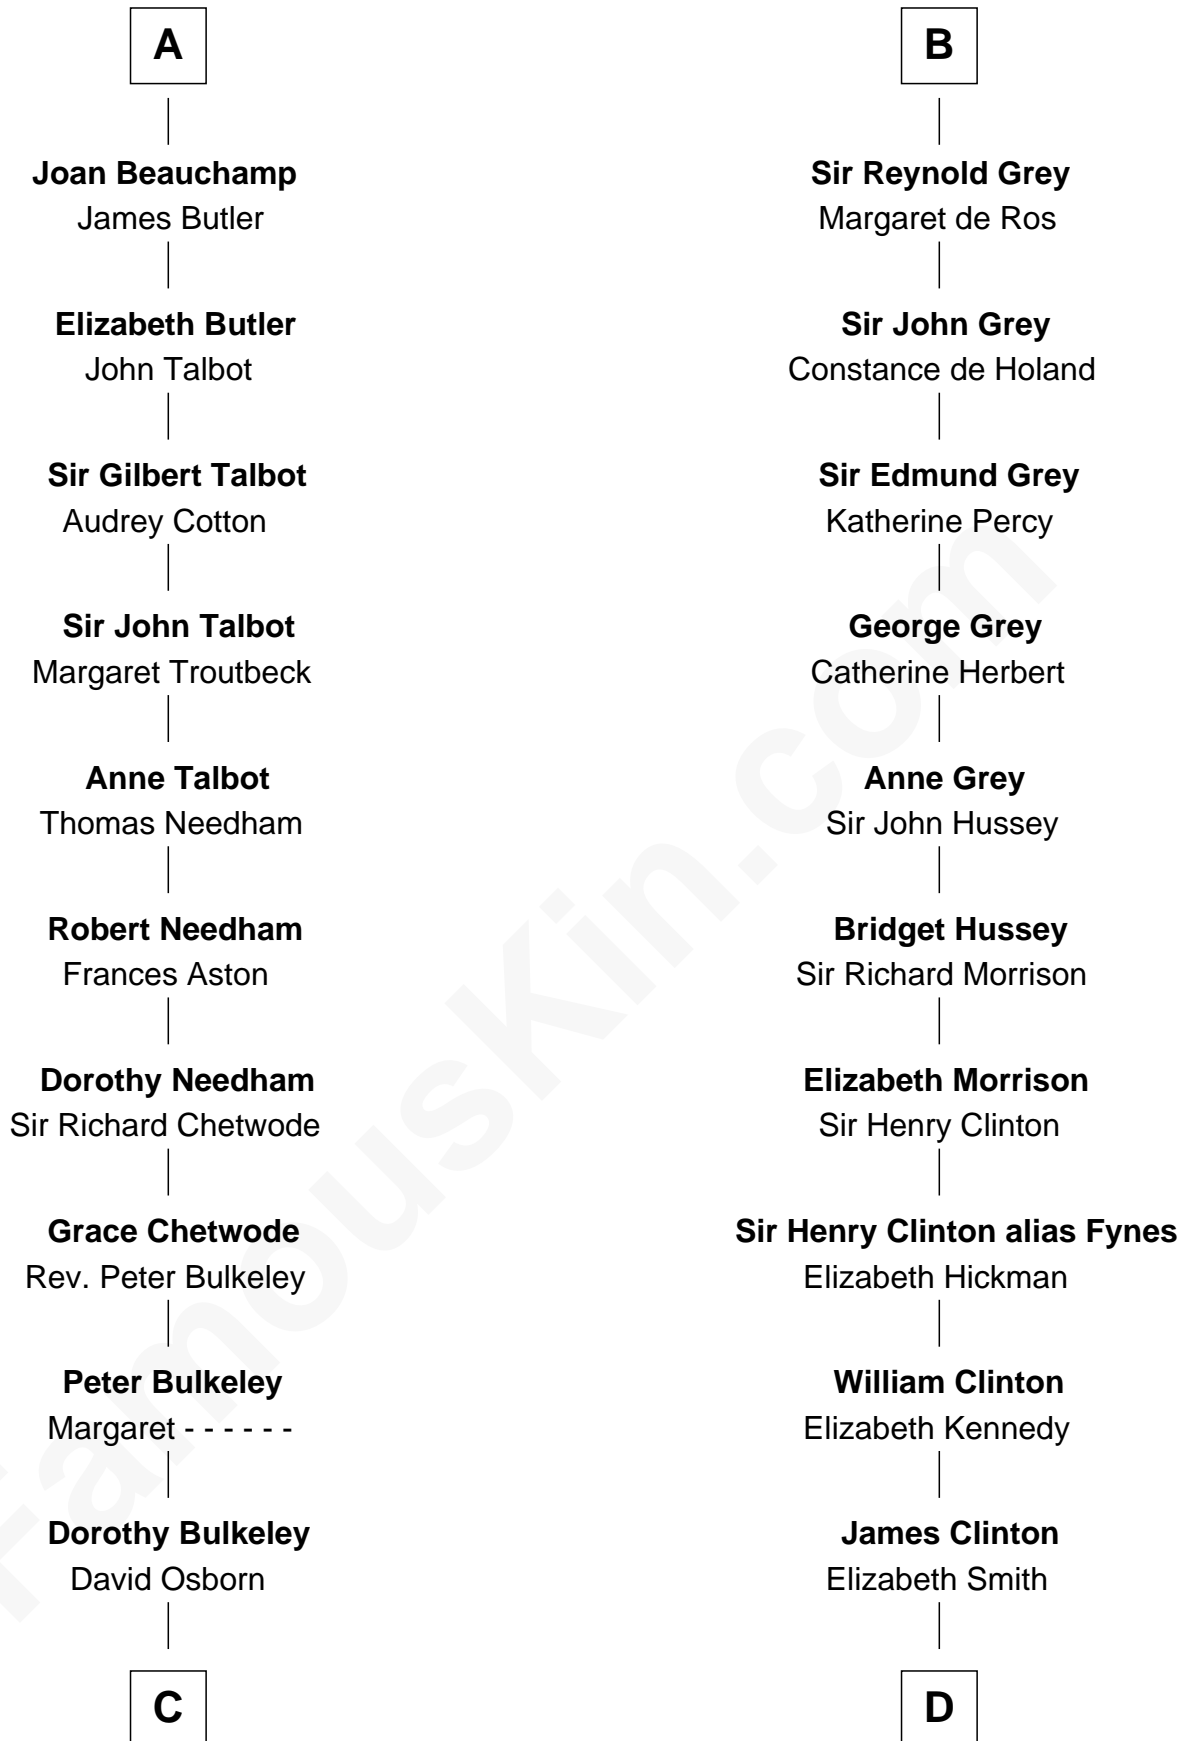

FamousKin.com

Relationship Chart of

Jay Gould

American Railroad "Robber Baron"

19th cousin 2 times removed of

DeWitt Clinton

6th Governor of New York

Sir Ralph de Tony
Margaret Beaumont

C

Eleazer Osborn
Hannah Bulkeley

Eleazer Osborn
Sarah Burr

Anna Osborn
Abraham Gould

John Burr Gould
Mary More

Jay Gould
"Robber Baron"

D

Charles Clinton
Elizabeth Denniston