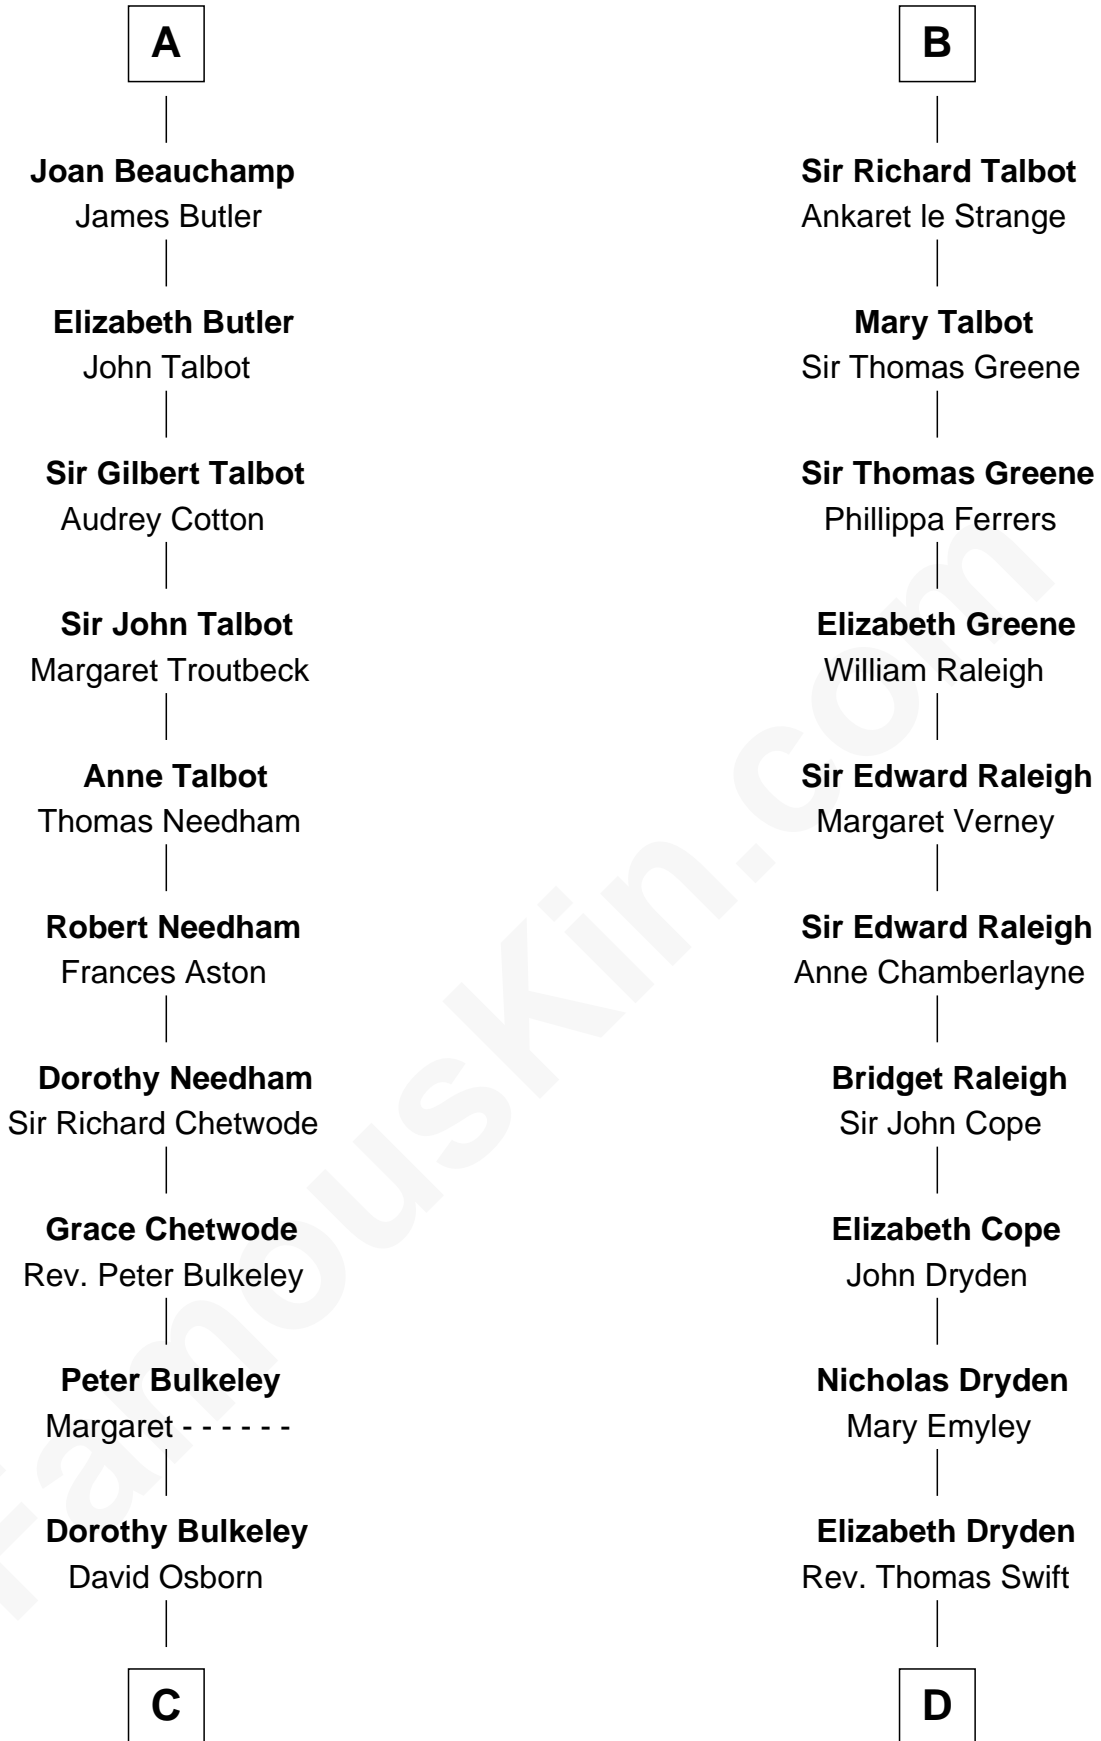

FamousKin.com

Relationship Chart of

Jay Gould

American Railroad "Robber Baron"

18th cousin 3 times removed of

Jonathan Swift

Author of *Gulliver's Travels*

Humphrey IV de Bohun

Margaret of Scotland

C

Eleazer Osborn
Hannah Bulkeley

Eleazer Osborn
Sarah Burr

Anna Osborn
Abraham Gould

John Burr Gould
Mary More

Jay Gould
"Robber Baron"

D