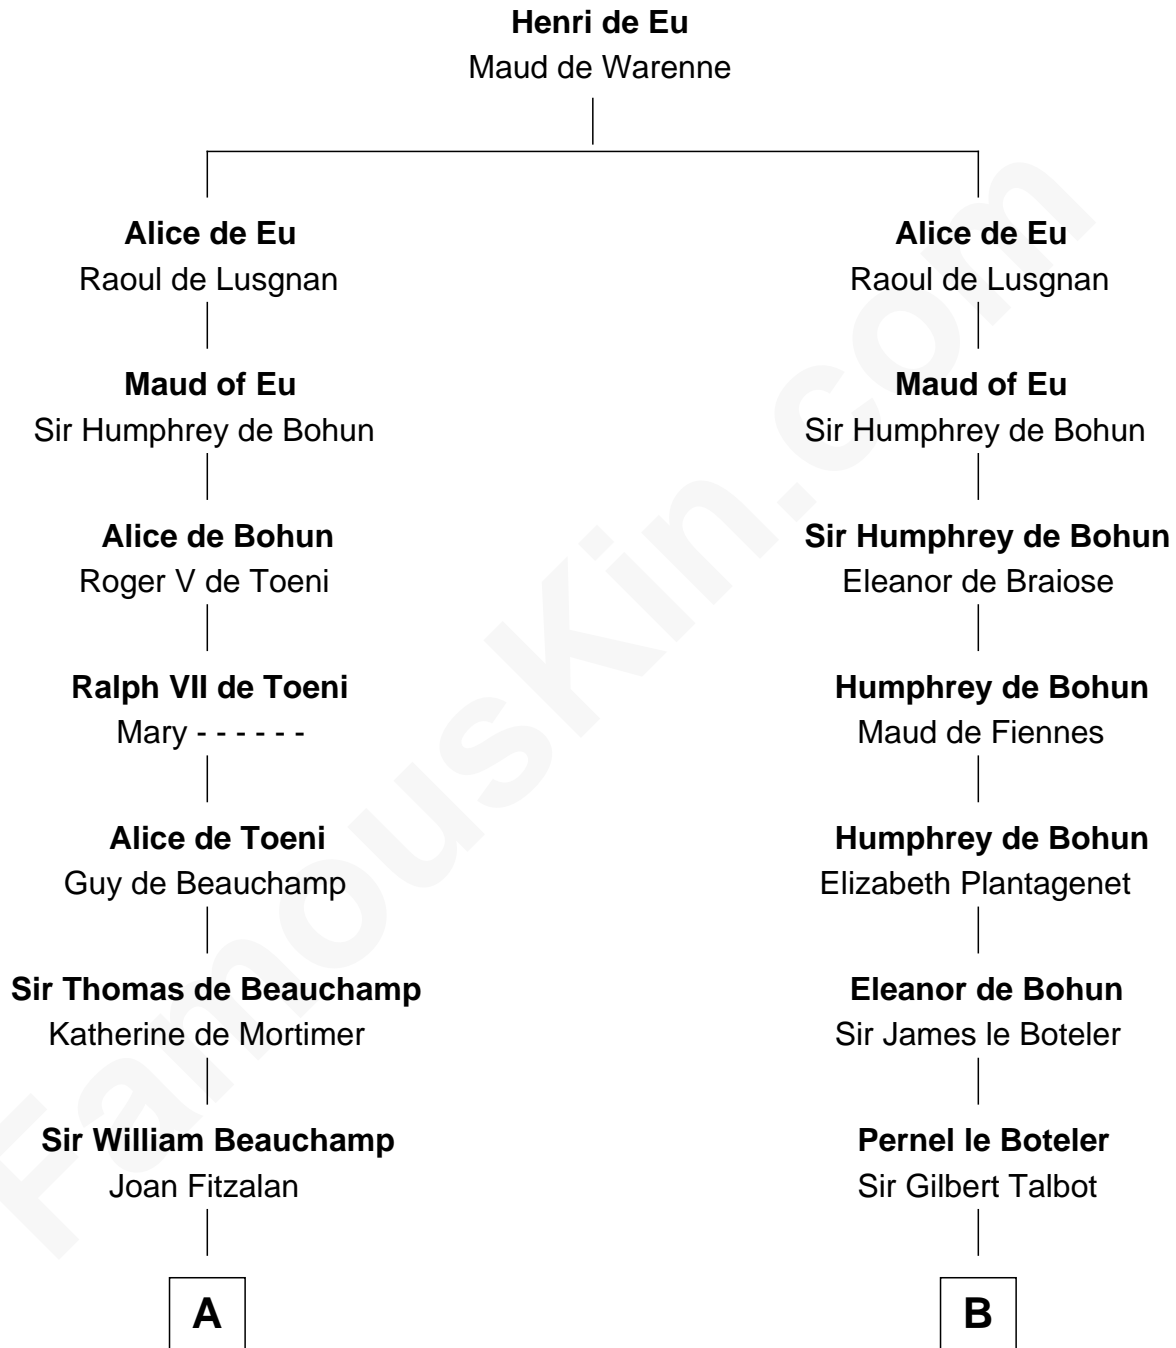

## Relationship Chart of

### Jay Gould

American Railroad "Robber Baron"

18th cousin 3 times removed of

**Jonathan Swift**

Author of *Gulliver's Travels*

**C**

**Eleazer Osborn**  
Hannah Bulkeley

**Eleazer Osborn**  
Sarah Burr

**Anna Osborn**  
Abraham Gould

**John Burr Gould**  
Mary More

**Jay Gould**  
*"Robber Baron"*

**D**

**Jonathan Swift**  
Abigail Erick

**Jonathan Swift**  
*Author of Gulliver's Travels*

FamousKin.com