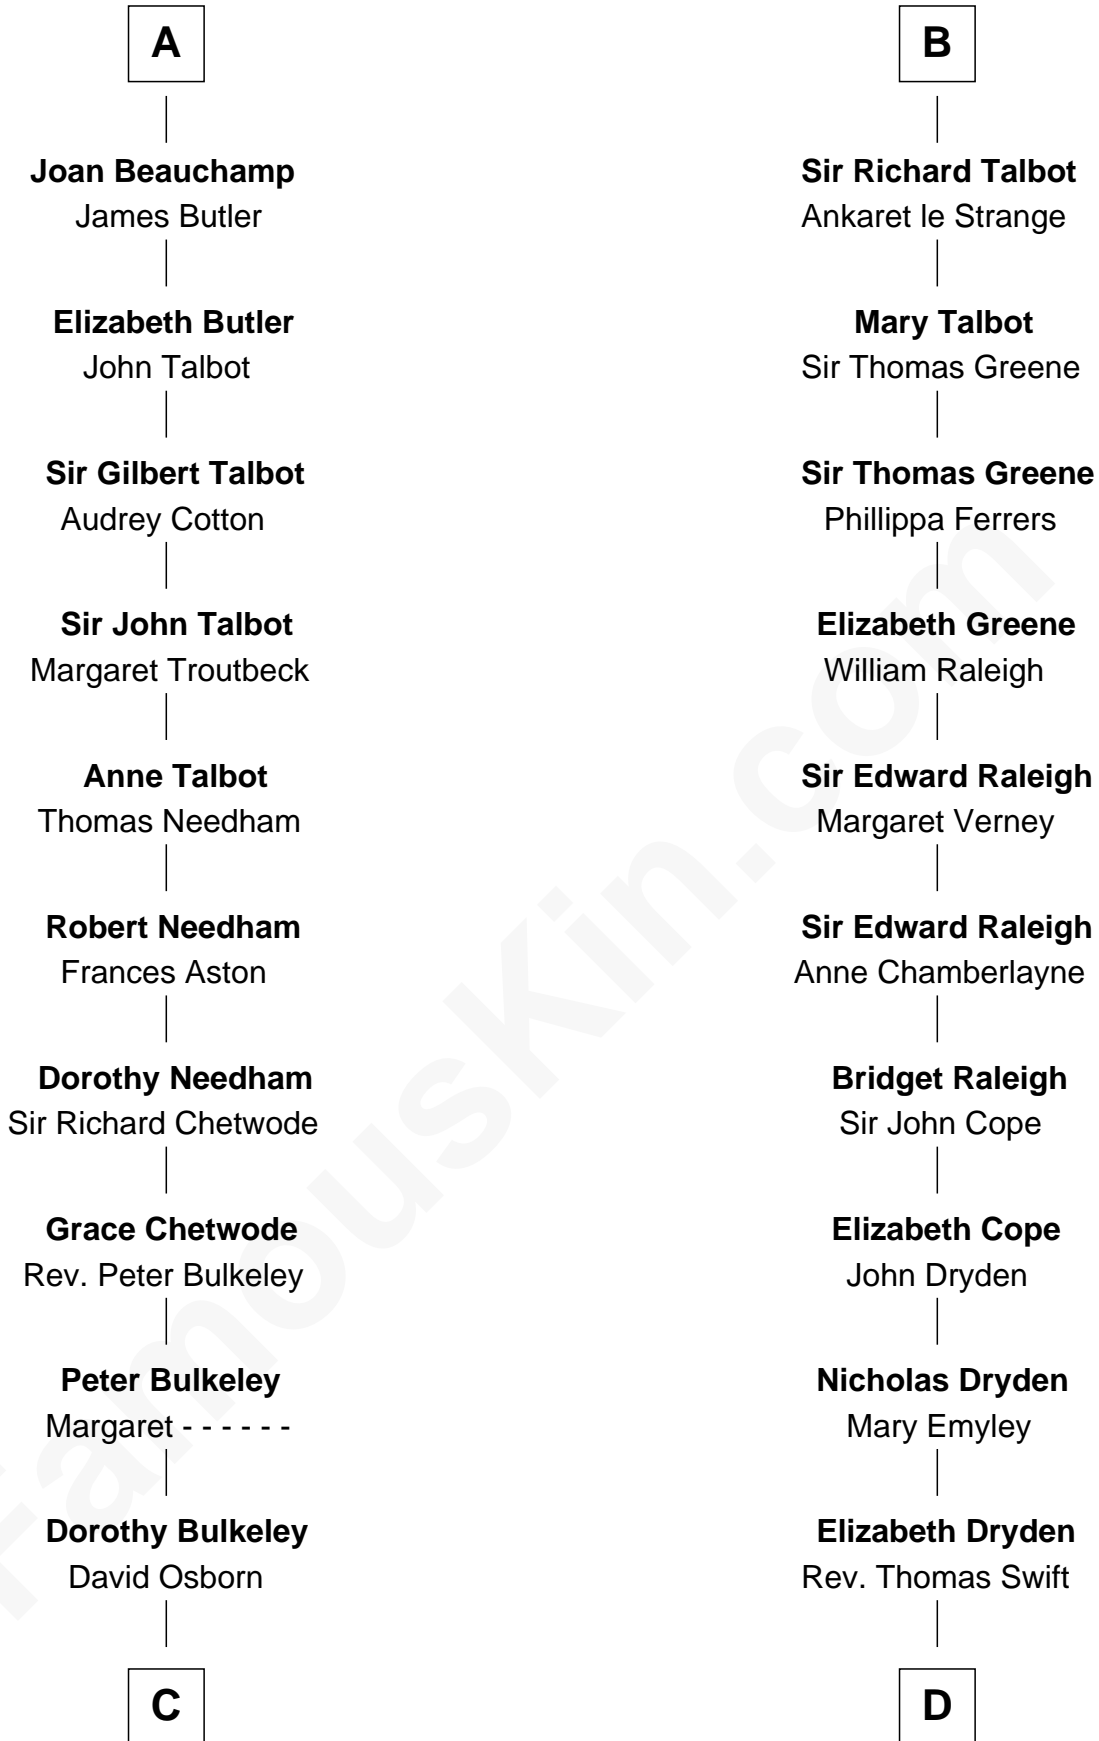

## Relationship Chart of

### Jay Gould

American Railroad "Robber Baron"

18th cousin 3 times removed of

**Jonathan Swift**

Author of *Gulliver's Travels*

**C**

**Eleazer Osborn**  
Hannah Bulkeley

**Eleazer Osborn**  
Sarah Burr

**Anna Osborn**  
Abraham Gould

**John Burr Gould**  
Mary More

**Jay Gould**  
*"Robber Baron"*

**D**

**Jonathan Swift**  
Abigail Erick

**Jonathan Swift**  
*Author of Gulliver's Travels*

FamousKin.com