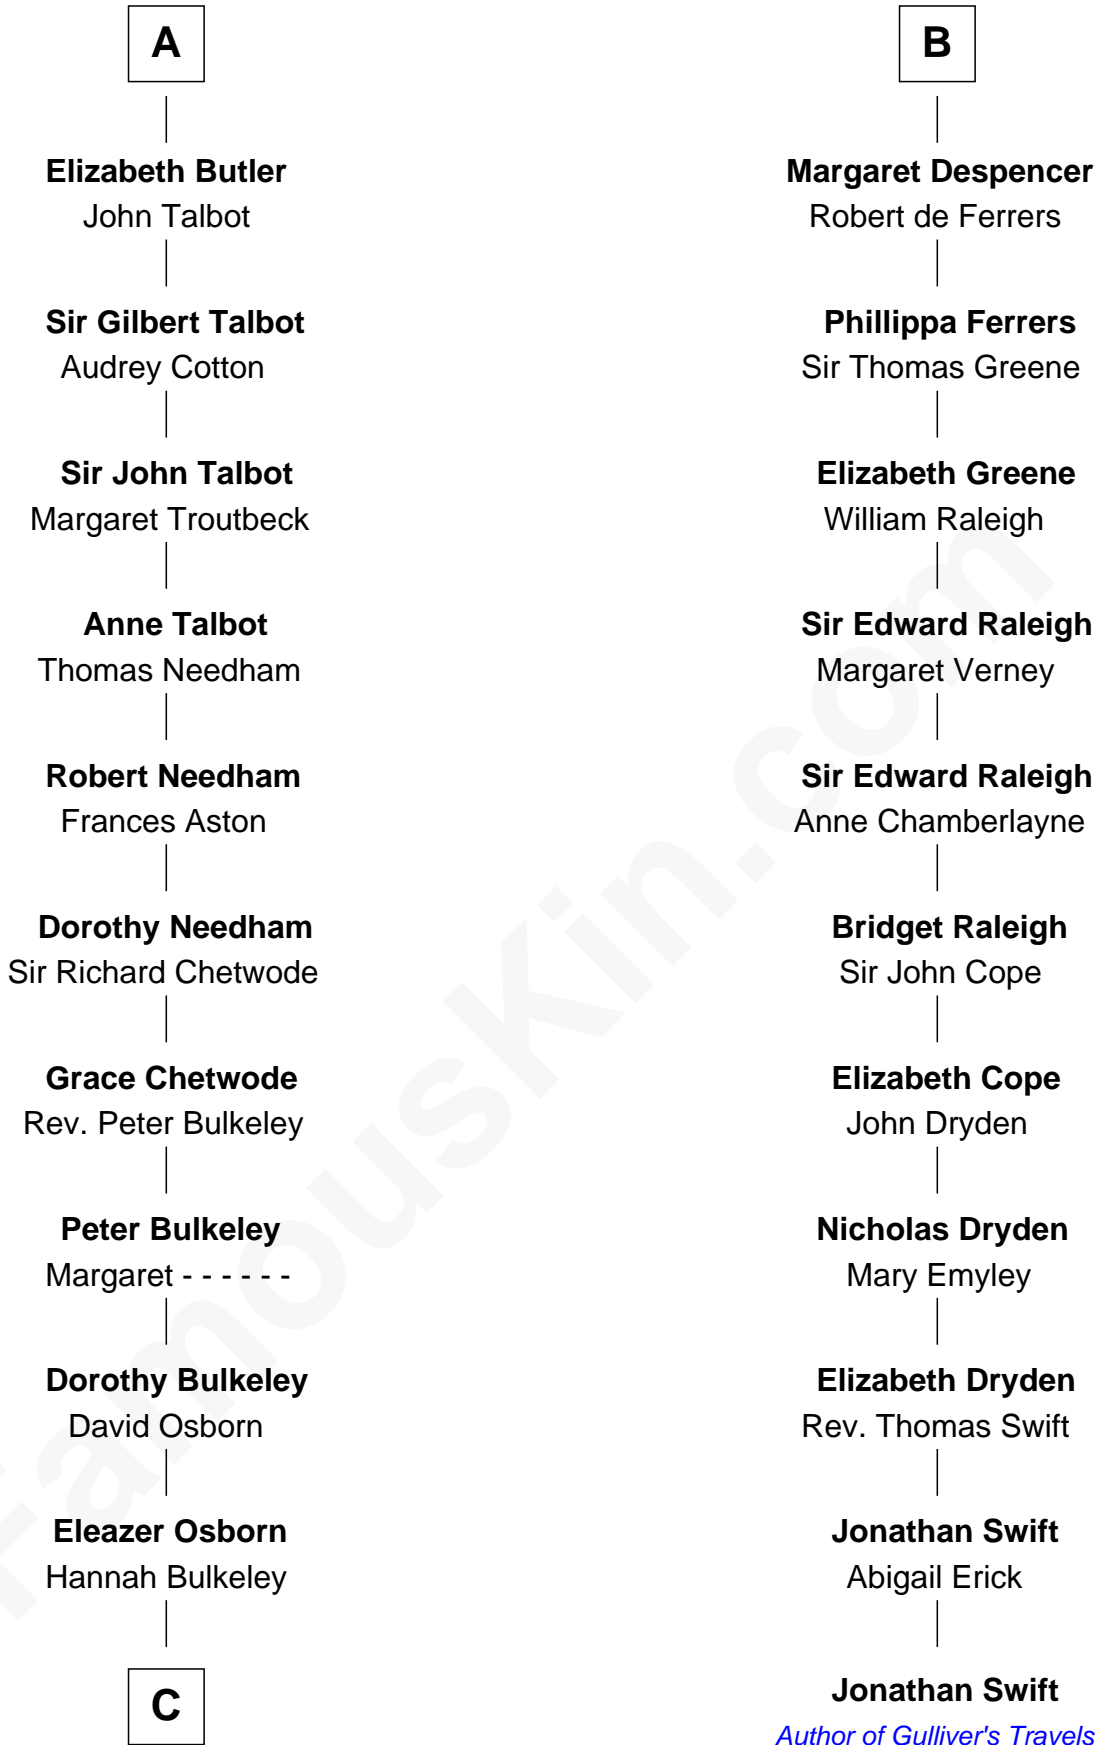

## Relationship Chart of

### Jay Gould

American Railroad "Robber Baron"

17th cousin 3 times removed of

**Jonathan Swift**

Author of *Gulliver's Travels*

**C**

—  
**Eleazer Osborn**

Sarah Burr

—  
**Anna Osborn**

Abraham Gould

—  
**John Burr Gould**

Mary More

—  
**Jay Gould**

*"Robber Baron"*

FamousKin.com