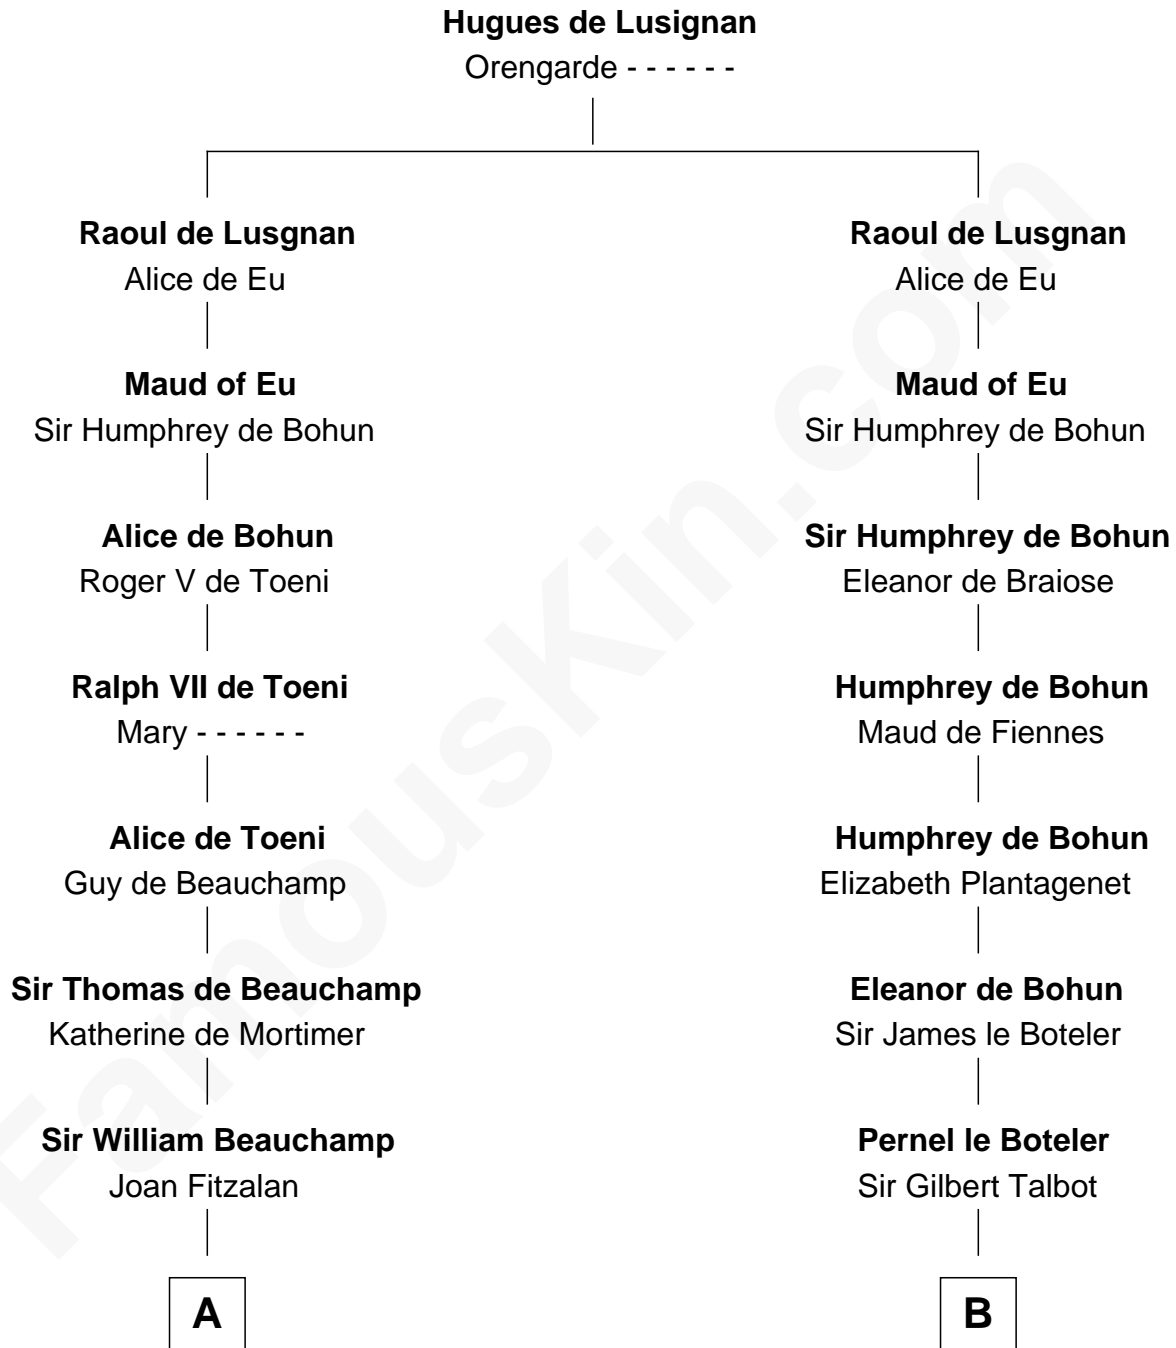

## Relationship Chart of

### Jay Gould

American Railroad "Robber Baron"

18th cousin 3 times removed of

**Jonathan Swift**

Author of *Gulliver's Travels*

**C**

**Eleazer Osborn**  
Hannah Bulkeley

**Eleazer Osborn**  
Sarah Burr

**Anna Osborn**  
Abraham Gould

**John Burr Gould**  
Mary More

**Jay Gould**  
*"Robber Baron"*

**D**

**Jonathan Swift**  
Abigail Erick

**Jonathan Swift**  
*Author of Gulliver's Travels*

FamousKin.com