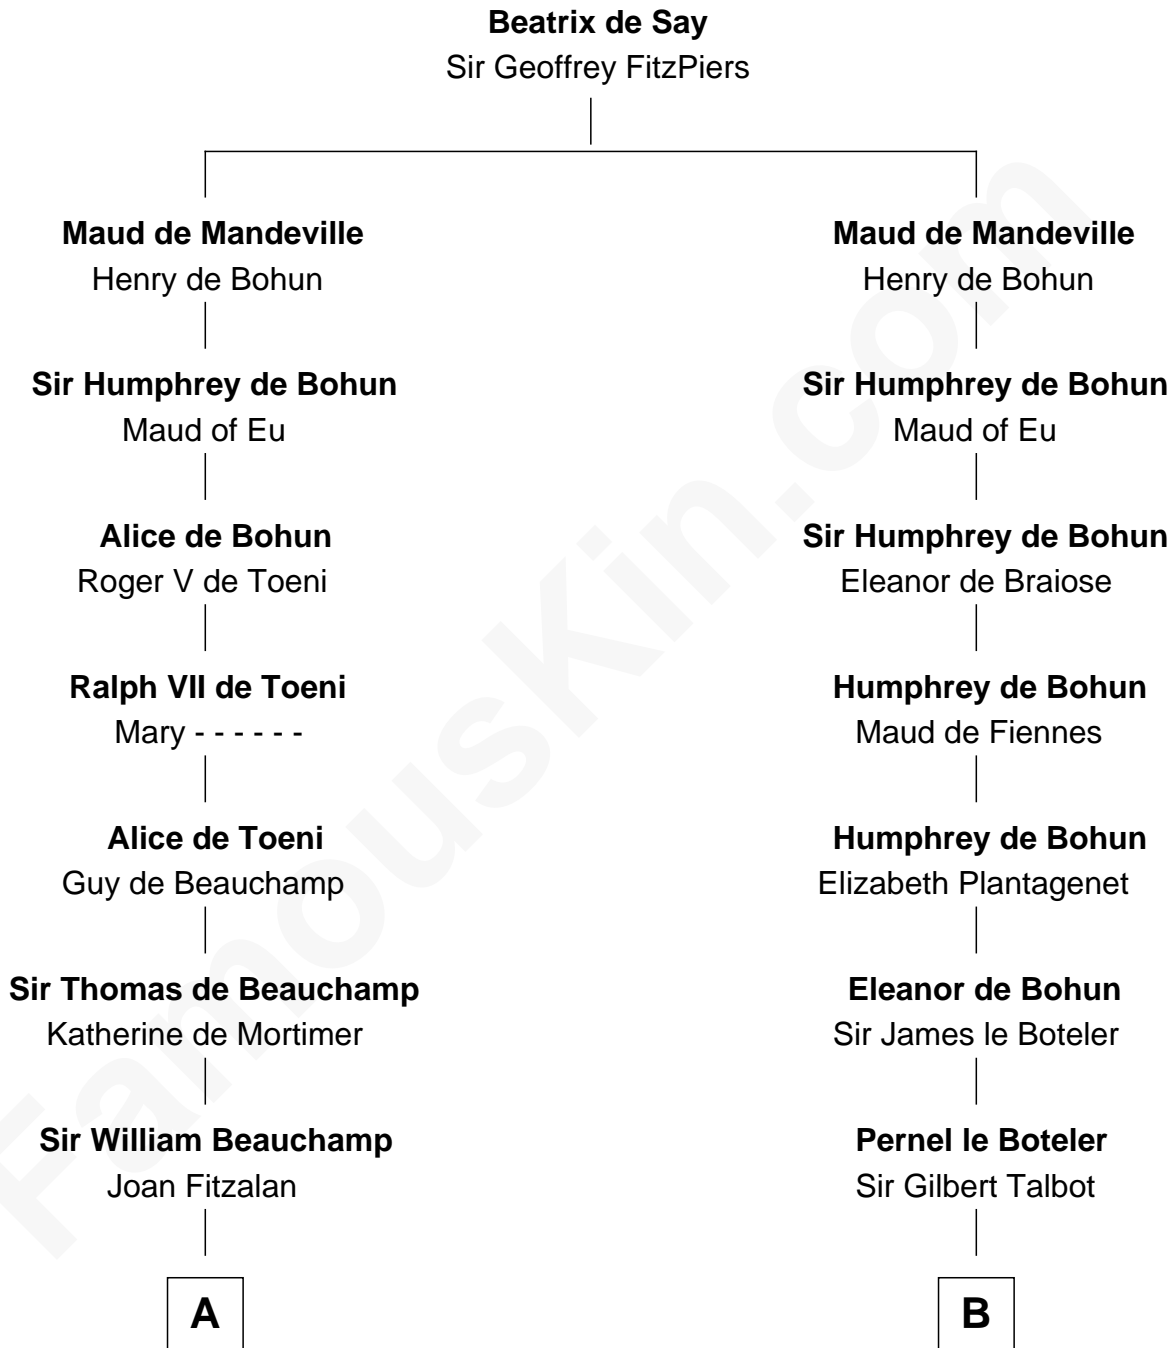

FamousKin.com

Relationship Chart of

Jay Gould

American Railroad "Robber Baron"

18th cousin 3 times removed of

Jonathan Swift

Author of Gulliver's Travels

C

Eleazer Osborn
Hannah Bulkeley

Eleazer Osborn
Sarah Burr

Anna Osborn
Abraham Gould

John Burr Gould
Mary More

Jay Gould
"Robber Baron"

D

Jonathan Swift
Abigail Erick

Jonathan Swift
Author of Gulliver's Travels