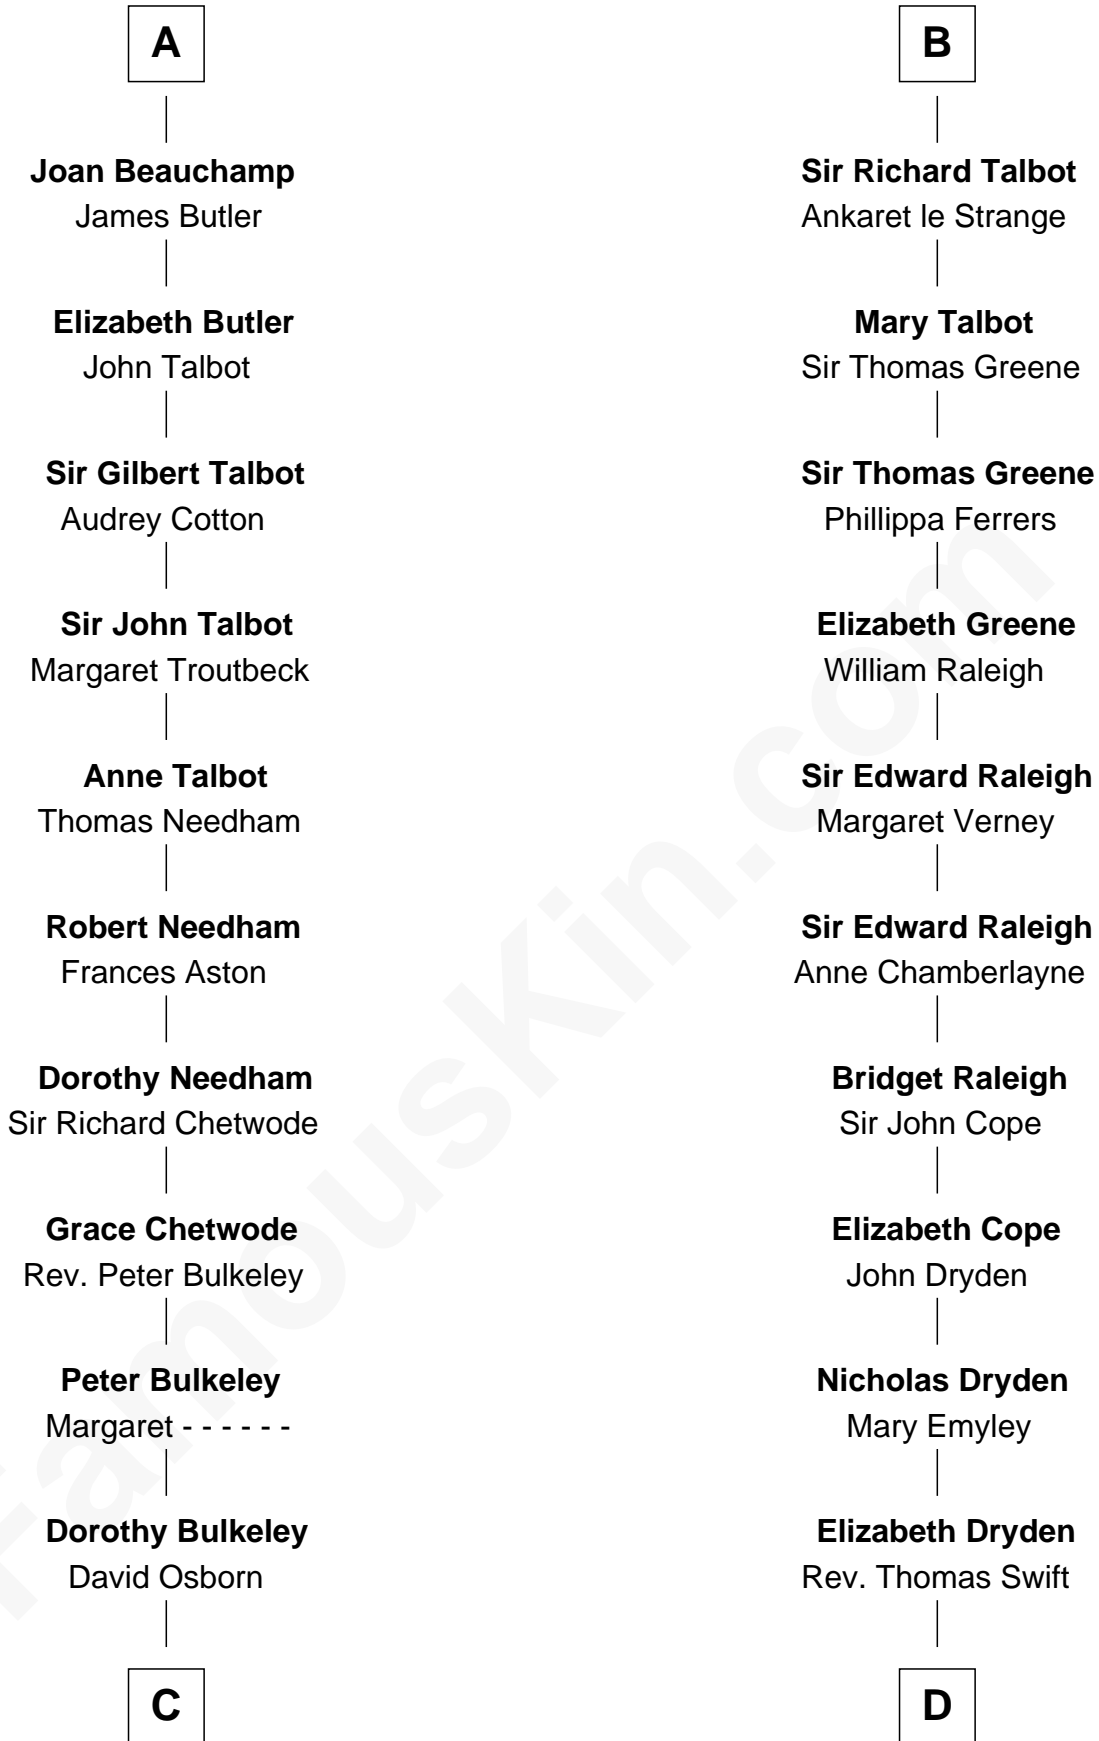

FamousKin.com

Relationship Chart of

Jay Gould

American Railroad "Robber Baron"

18th cousin 3 times removed of

Jonathan Swift

Author of Gulliver's Travels

C

Eleazer Osborn
Hannah Bulkeley

Eleazer Osborn
Sarah Burr

Anna Osborn
Abraham Gould

John Burr Gould
Mary More

Jay Gould
"Robber Baron"

D

Jonathan Swift
Abigail Erick

Jonathan Swift
Author of Gulliver's Travels