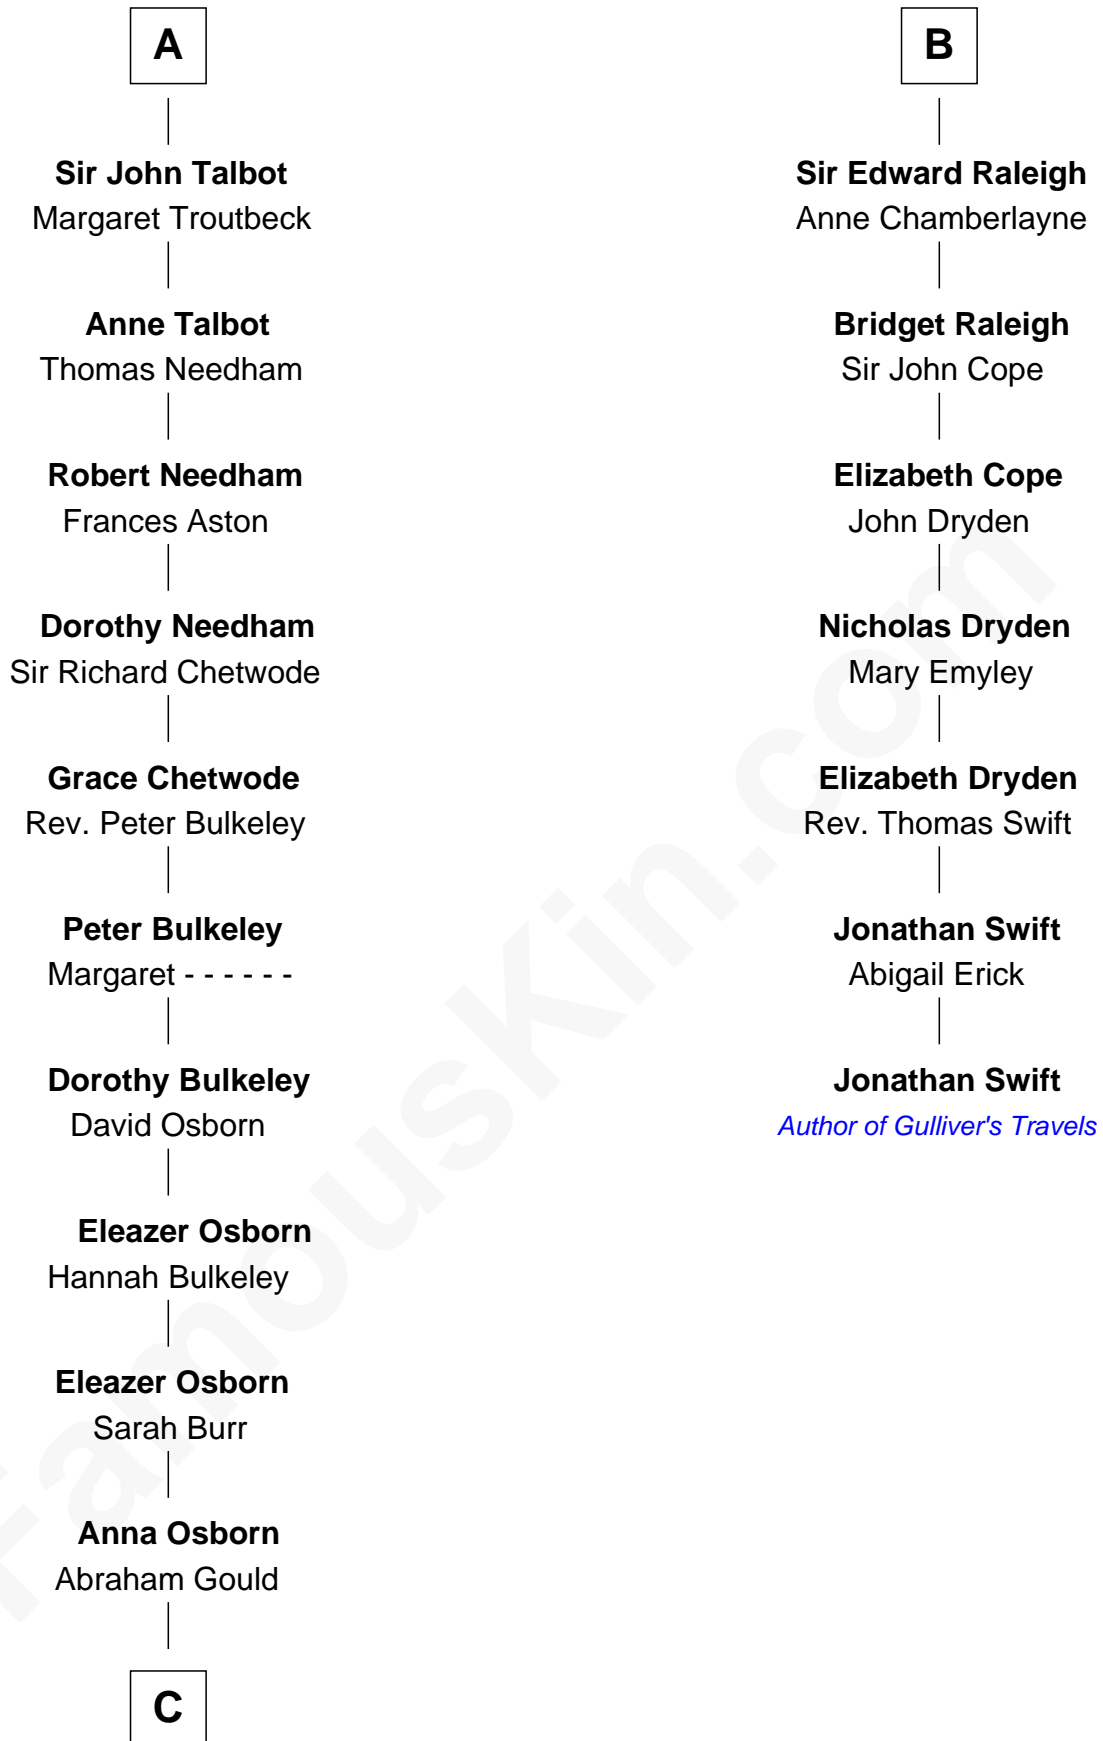

FamousKin.com

Relationship Chart of

Jay Gould

American Railroad "Robber Baron"

13th cousin 5 times removed of

Jonathan Swift

Author of Gulliver's Travels

C

|
John Burr Gould

Mary More

|
Jay Gould

"Robber Baron"

FamousKin.com