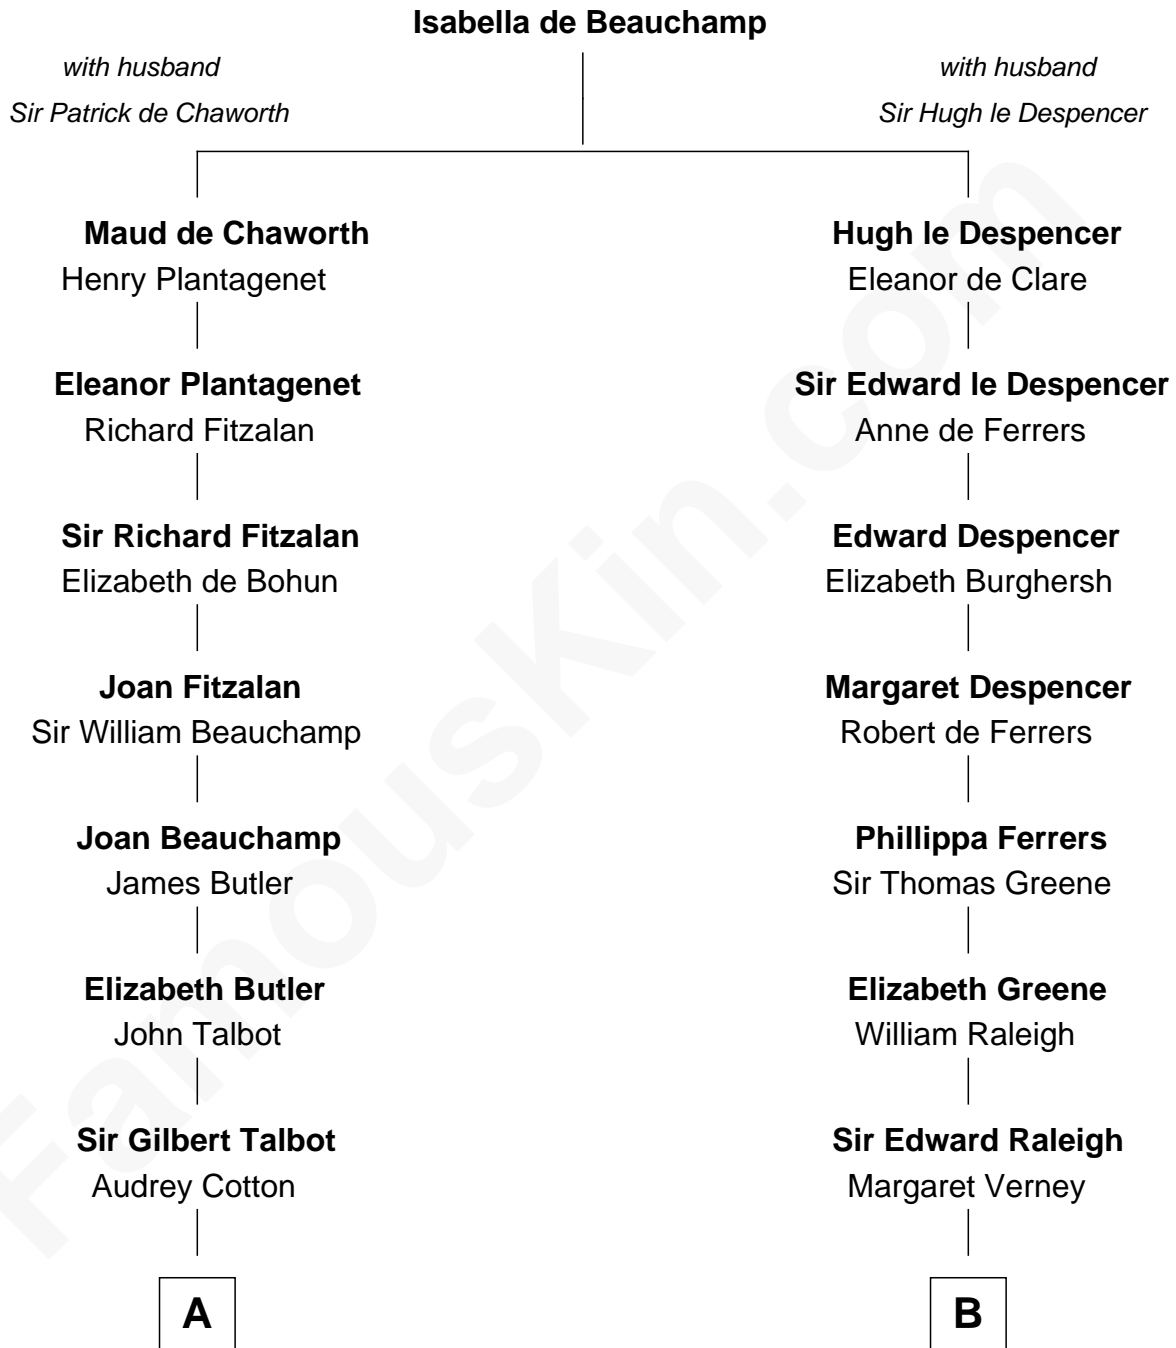

FamousKin.com

Relationship Chart of

Jay Gould

American Railroad "Robber Baron"

13th cousin 5 times removed of

Jonathan Swift

Author of Gulliver's Travels

C

|
John Burr Gould

Mary More

|
Jay Gould

"Robber Baron"

FamousKin.com