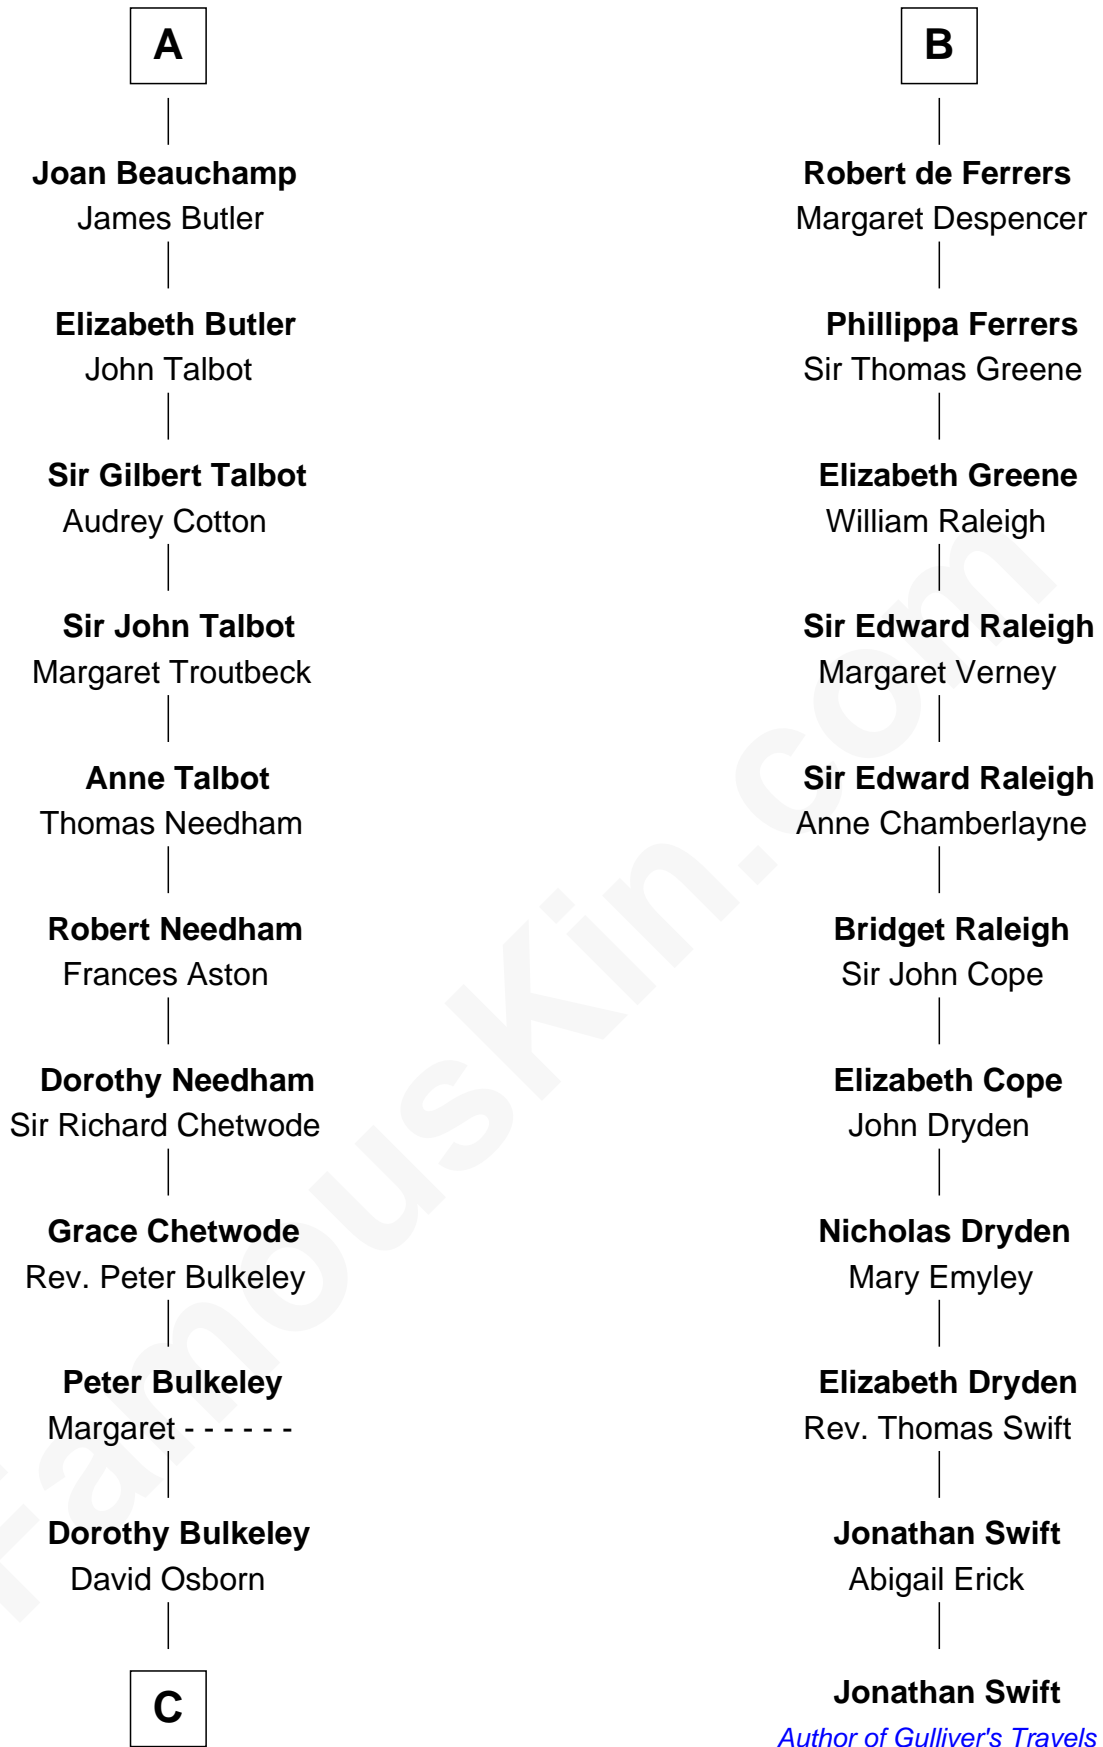

FamousKin.com

Relationship Chart of

Jay Gould

American Railroad "Robber Baron"

17th cousin 4 times removed of

Jonathan Swift

Author of *Gulliver's Travels*

C

—
Eleazer Osborn
Hannah Bulkeley

—
Eleazer Osborn
Sarah Burr

—
Anna Osborn
Abraham Gould

—
John Burr Gould
Mary More

—
Jay Gould
"Robber Baron"

FamousKin.com