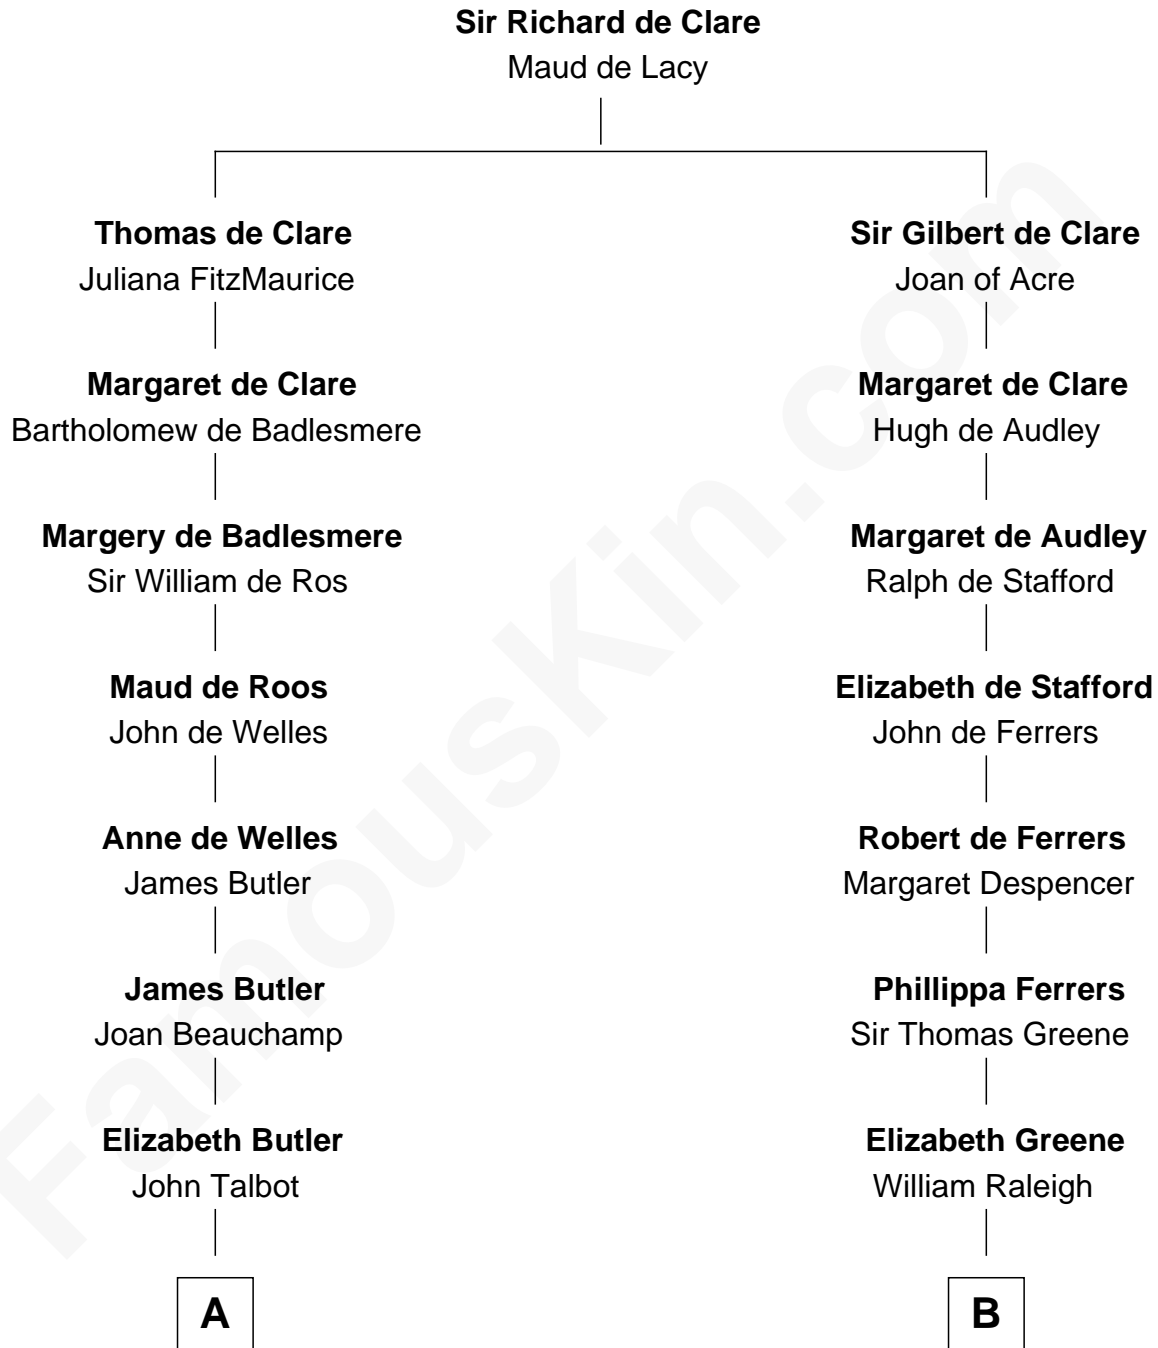

## Relationship Chart of

### Jay Gould

American Railroad "Robber Baron"

14th cousin 5 times removed of

**Jonathan Swift**

Author of Gulliver's Travels

**C**

—  
**Anna Osborn**  
Abraham Gould

—  
**John Burr Gould**  
Mary More

—  
**Jay Gould**  
*"Robber Baron"*

FamousKin.com