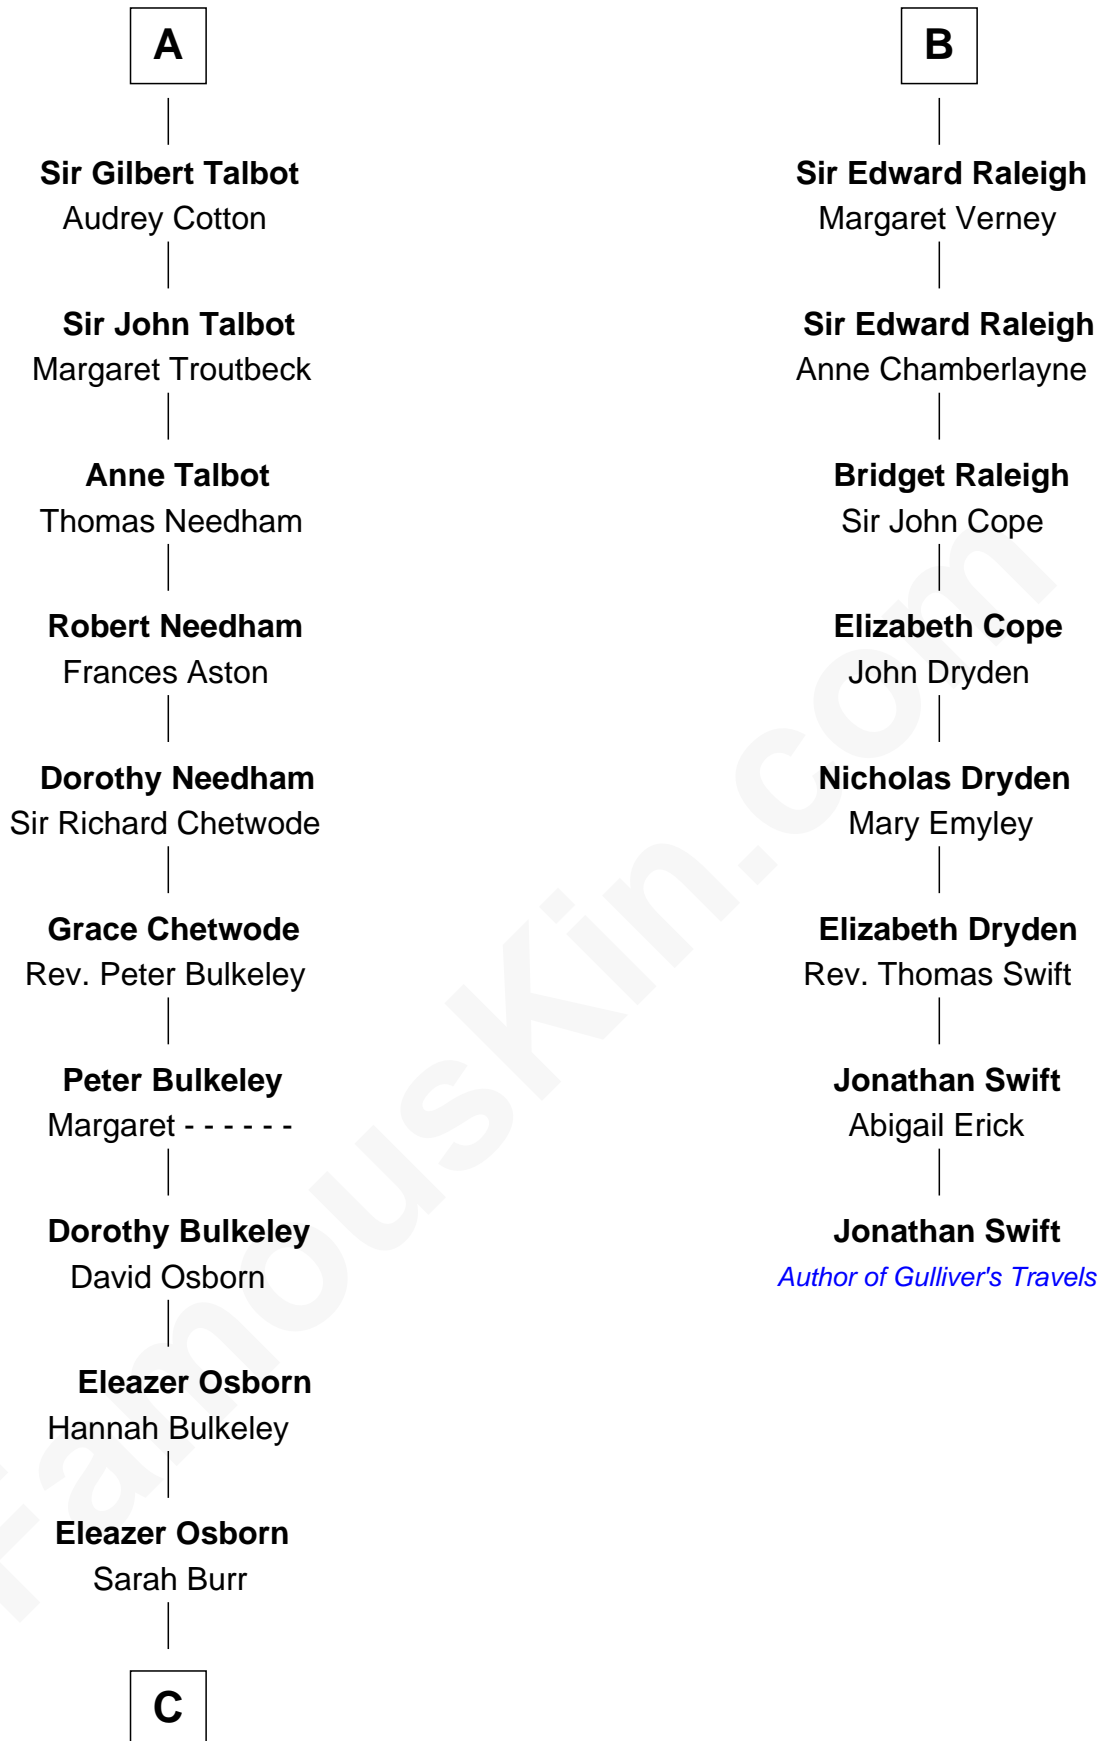

## Relationship Chart of

### Jay Gould

American Railroad "Robber Baron"

14th cousin 5 times removed of

**Jonathan Swift**

Author of Gulliver's Travels

**C**

—  
**Anna Osborn**  
Abraham Gould

—  
**John Burr Gould**  
Mary More

—  
**Jay Gould**  
*"Robber Baron"*

FamousKin.com