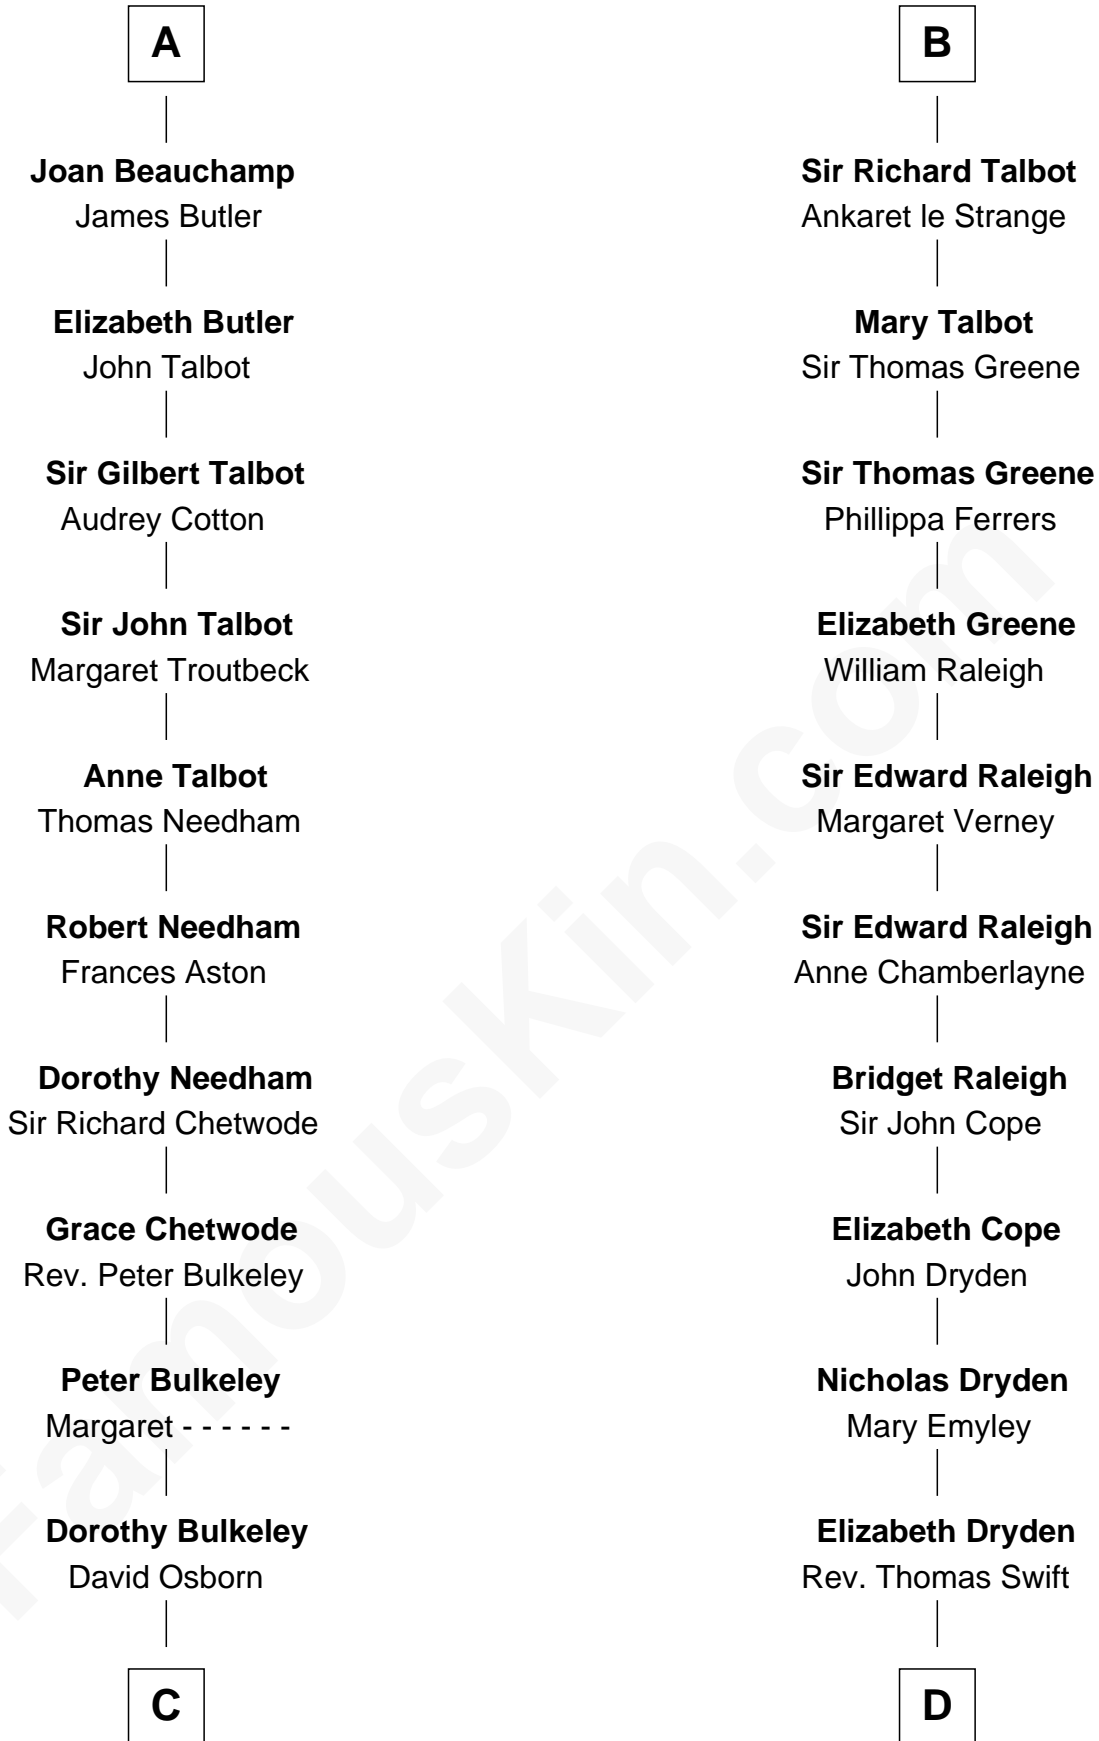

FamousKin.com

Relationship Chart of

Jay Gould

American Railroad "Robber Baron"

18th cousin 3 times removed of

Jonathan Swift

Author of Gulliver's Travels

Richard Fitzgilbert de Clare
Adeliza de Meschines

C

Eleazer Osborn
Hannah Bulkeley

Eleazer Osborn
Sarah Burr

Anna Osborn
Abraham Gould

John Burr Gould
Mary More

Jay Gould
"Robber Baron"

D

Jonathan Swift
Abigail Erick